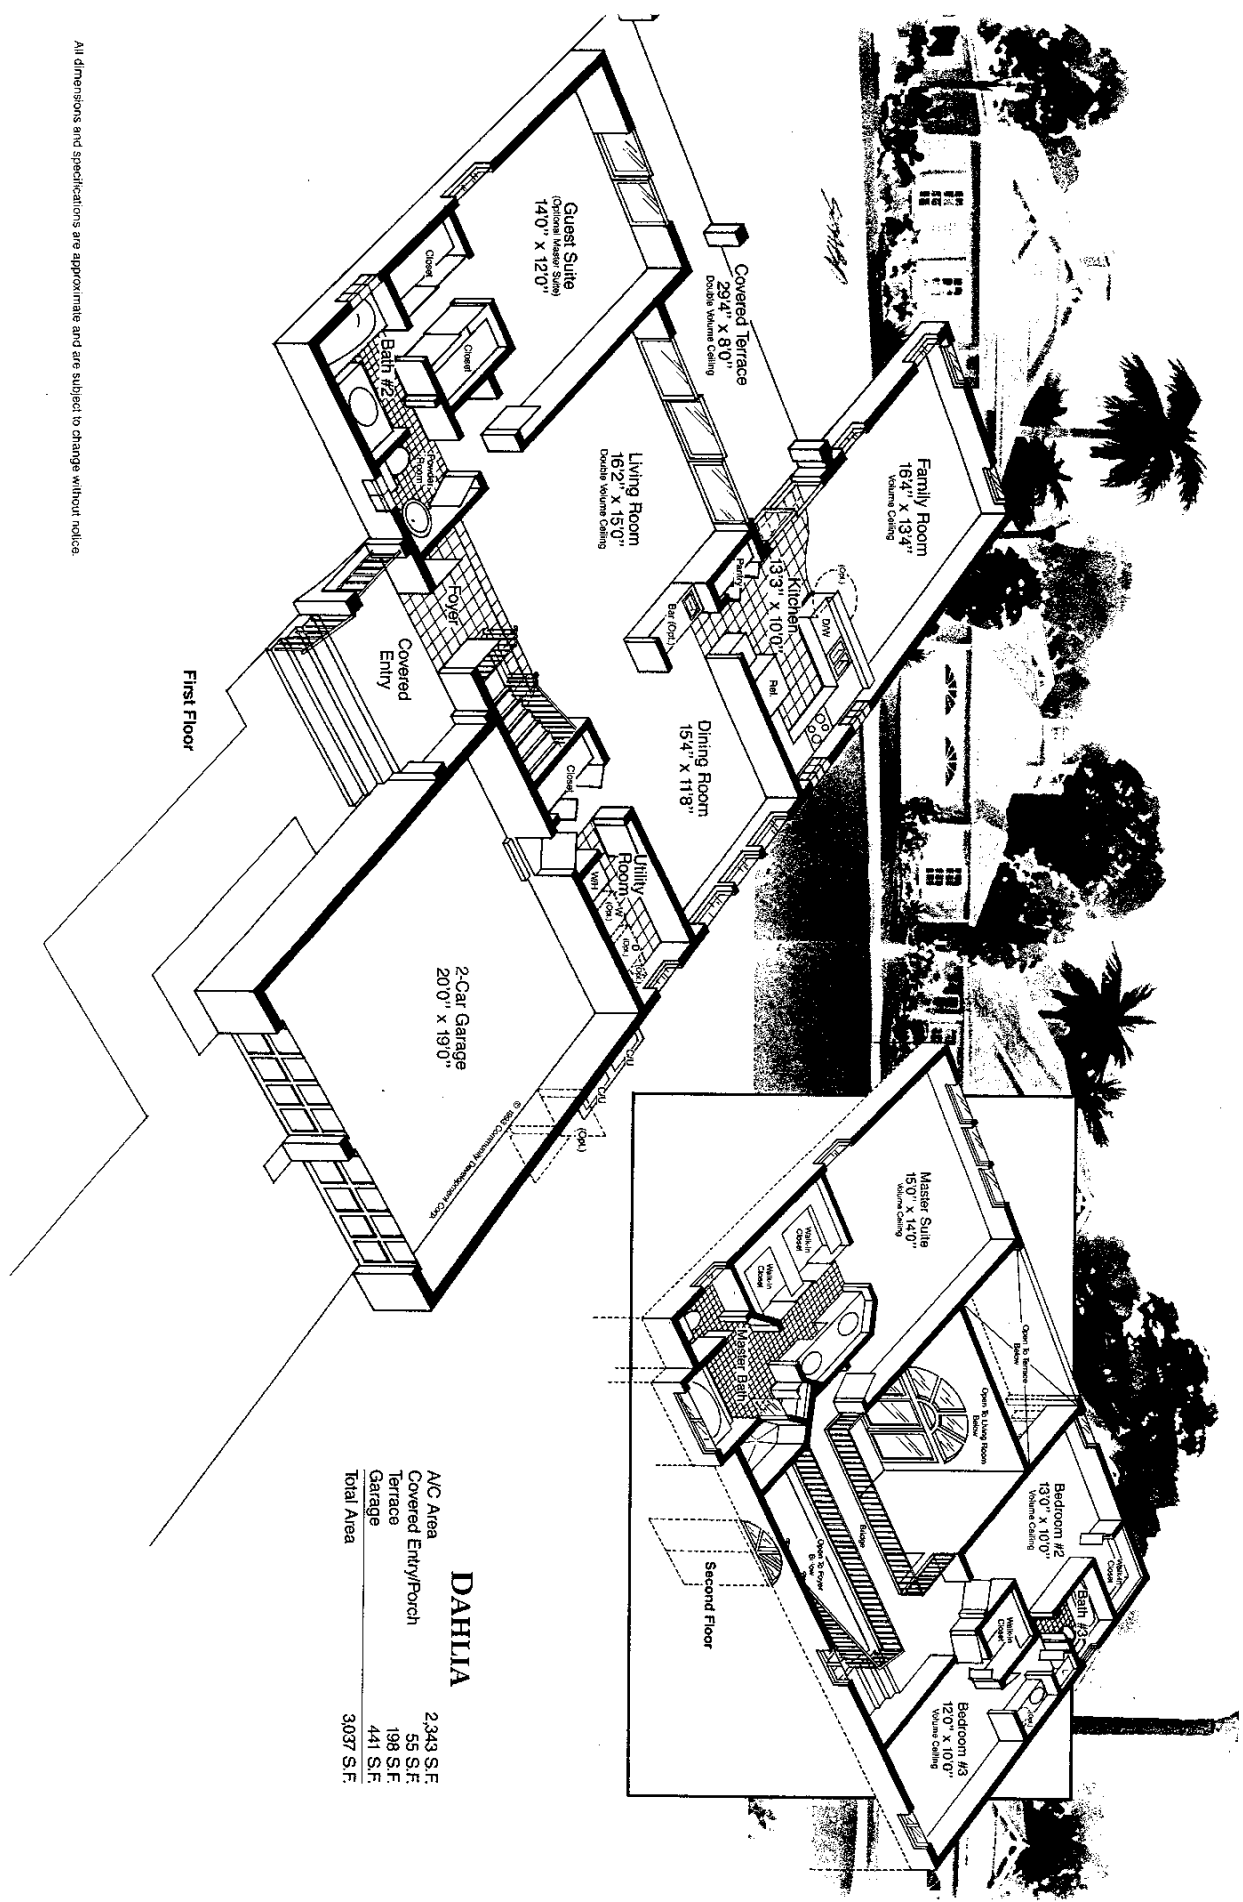

DAHLIA

4 Bedrooms, 3 Baths,
Family Room

Artist's Conception

Tavernier at Sterling Oaks

DAHLIA

A/C Area	2,343 S.F.
Covered Entry/Porch	55 S.F.
Terrace	198 S.F.
Garage	441 S.F.
Total Area	3,037 S.F.

All dimensions and specifications are approximate and are subject to change without notice.