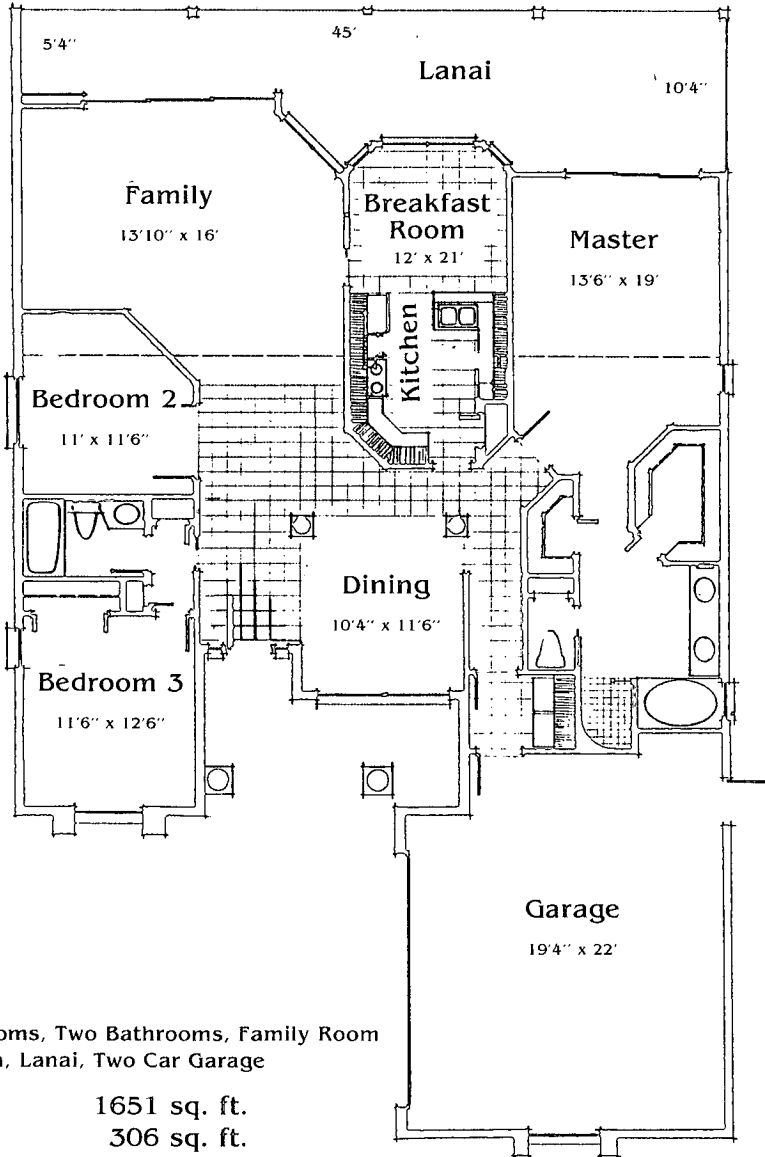

Dover

Three Bedrooms, Two Bathrooms, Family Room
Dining Room, Lanai, Two Car Garage

Living	1651 sq. ft.
Lanai	306 sq. ft.
Garage	513 sq. ft.
Total	2470 sq. ft.

Renderings are conceptual and dimensions are approximate.
Plans are subject to change without notice.