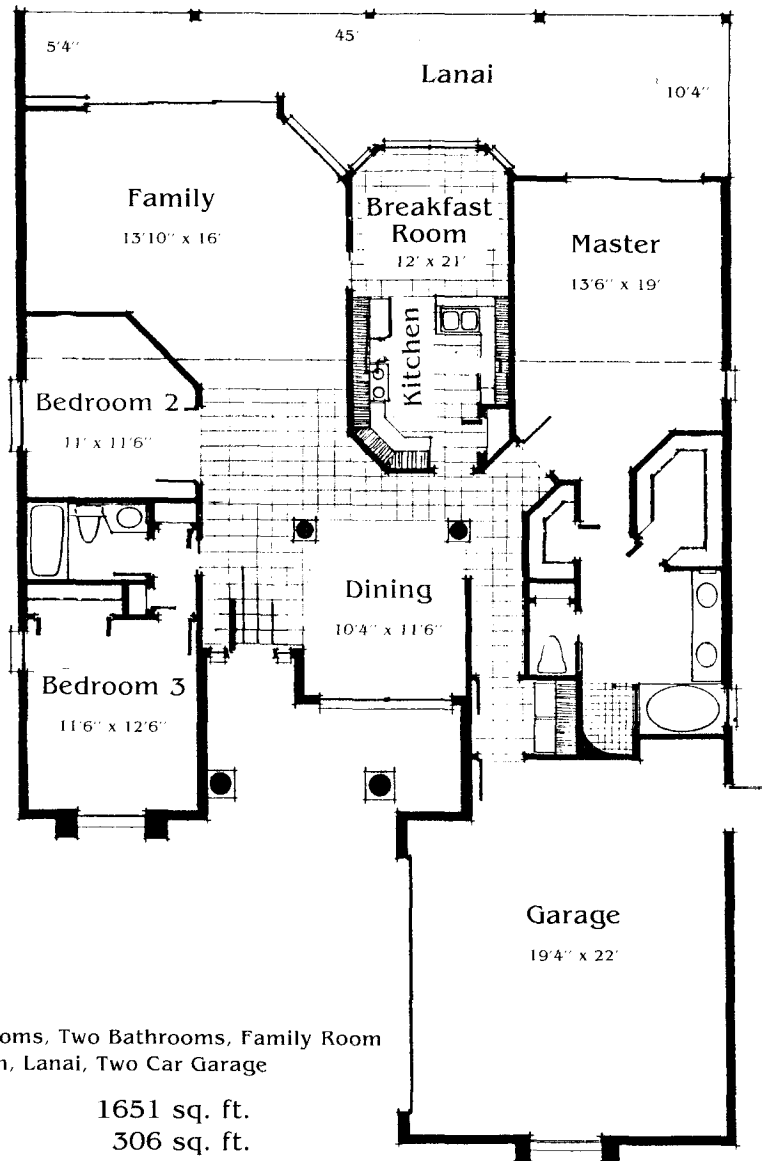

Dover

Three Bedrooms, Two Bathrooms, Family Room
Dining Room, Lanai, Two Car Garage

Living	1651 sq. ft.
Lanai	306 sq. ft.
Garage	513 sq. ft.
Total	2470 sq. ft.

Renderings are conceptual and dimensions are approximate.
Plans are subject to change without notice.