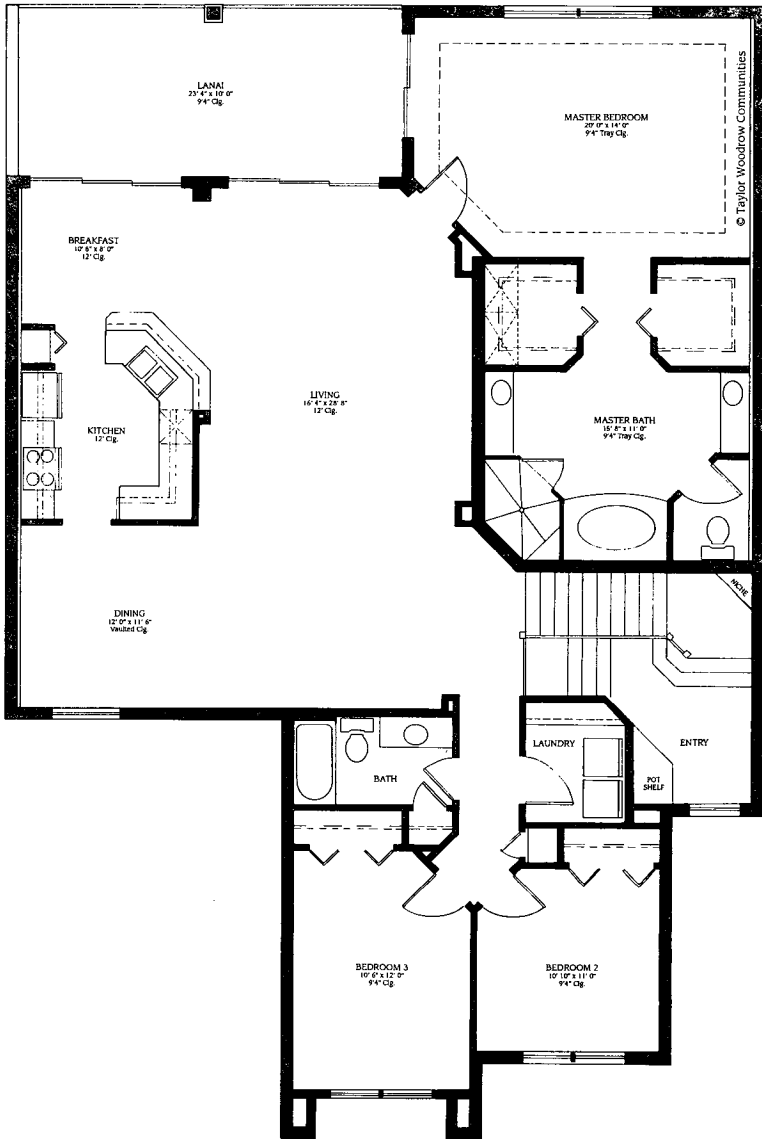

DORCHESTER

Living Area	2172 Sq. Ft.
Lanai	230 Sq. Ft.
Garage	256 Sq. Ft.
Entry	33 Sq. Ft.