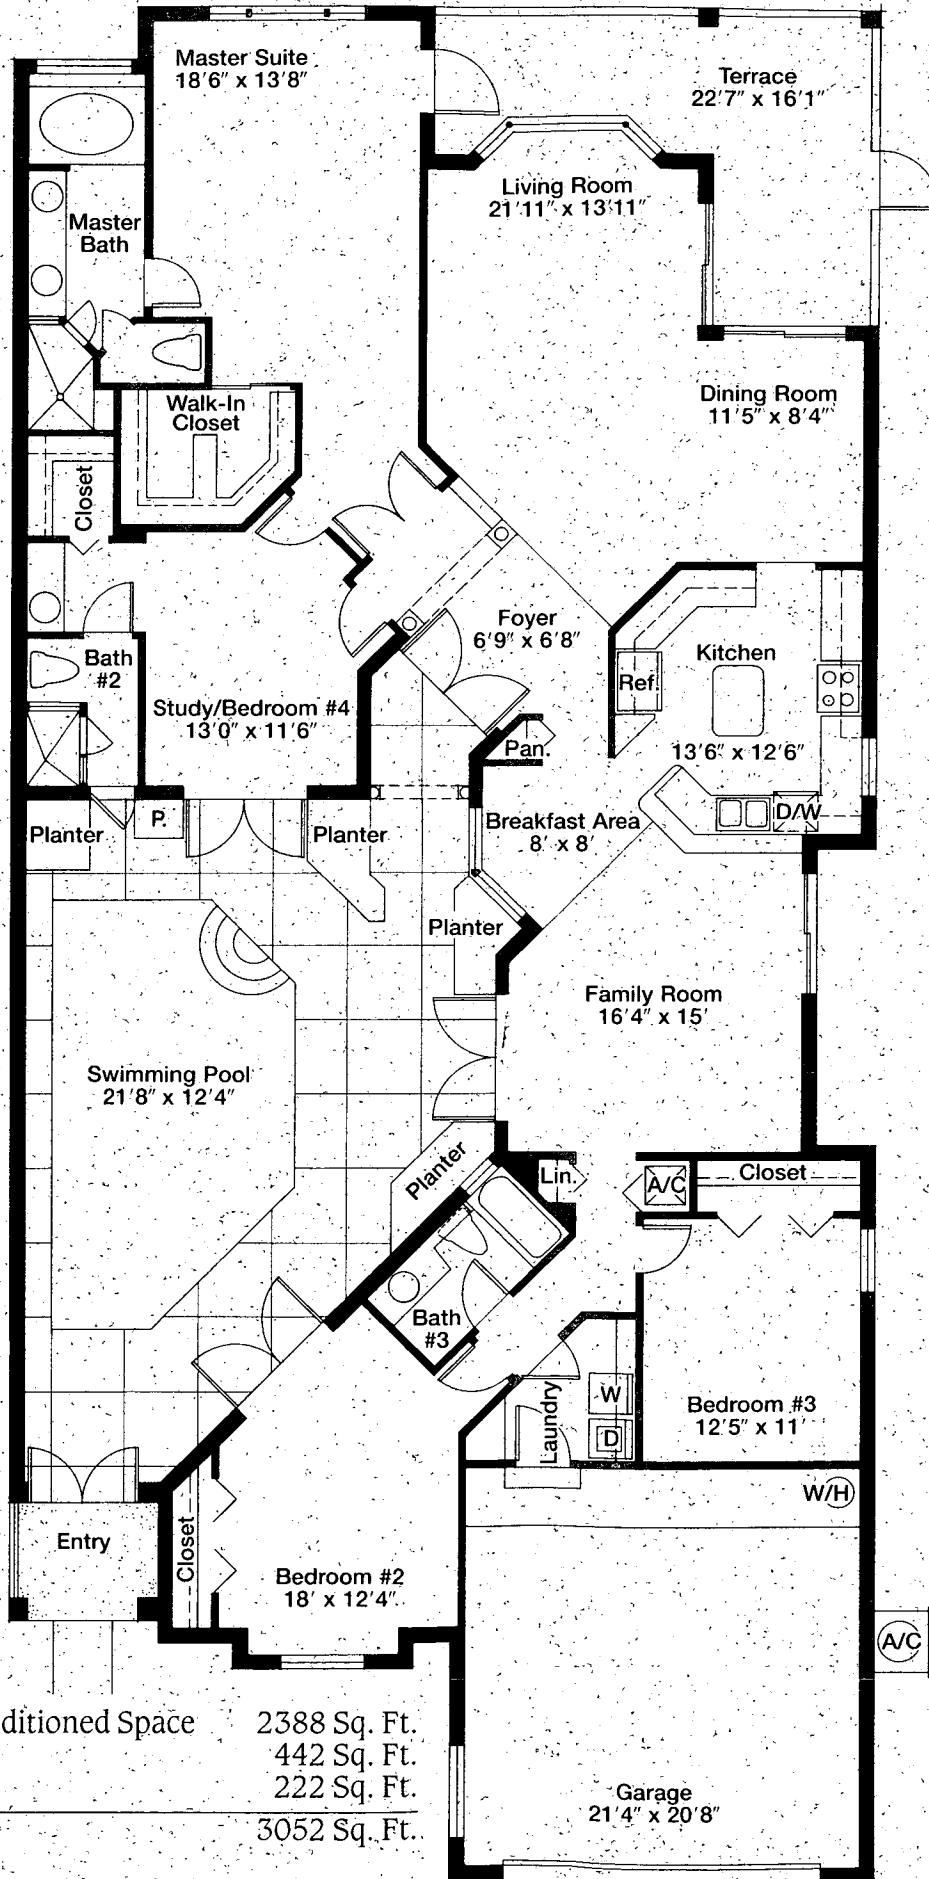

Dominica

3 Bedrooms plus Den, 3 Baths and Family Room

Air Conditioned Space	2388 Sq. Ft.
Garage	442 Sq. Ft.
Terrace	222 Sq. Ft.
Total	3052 Sq. Ft.

Garage
21'4" x 20'8"