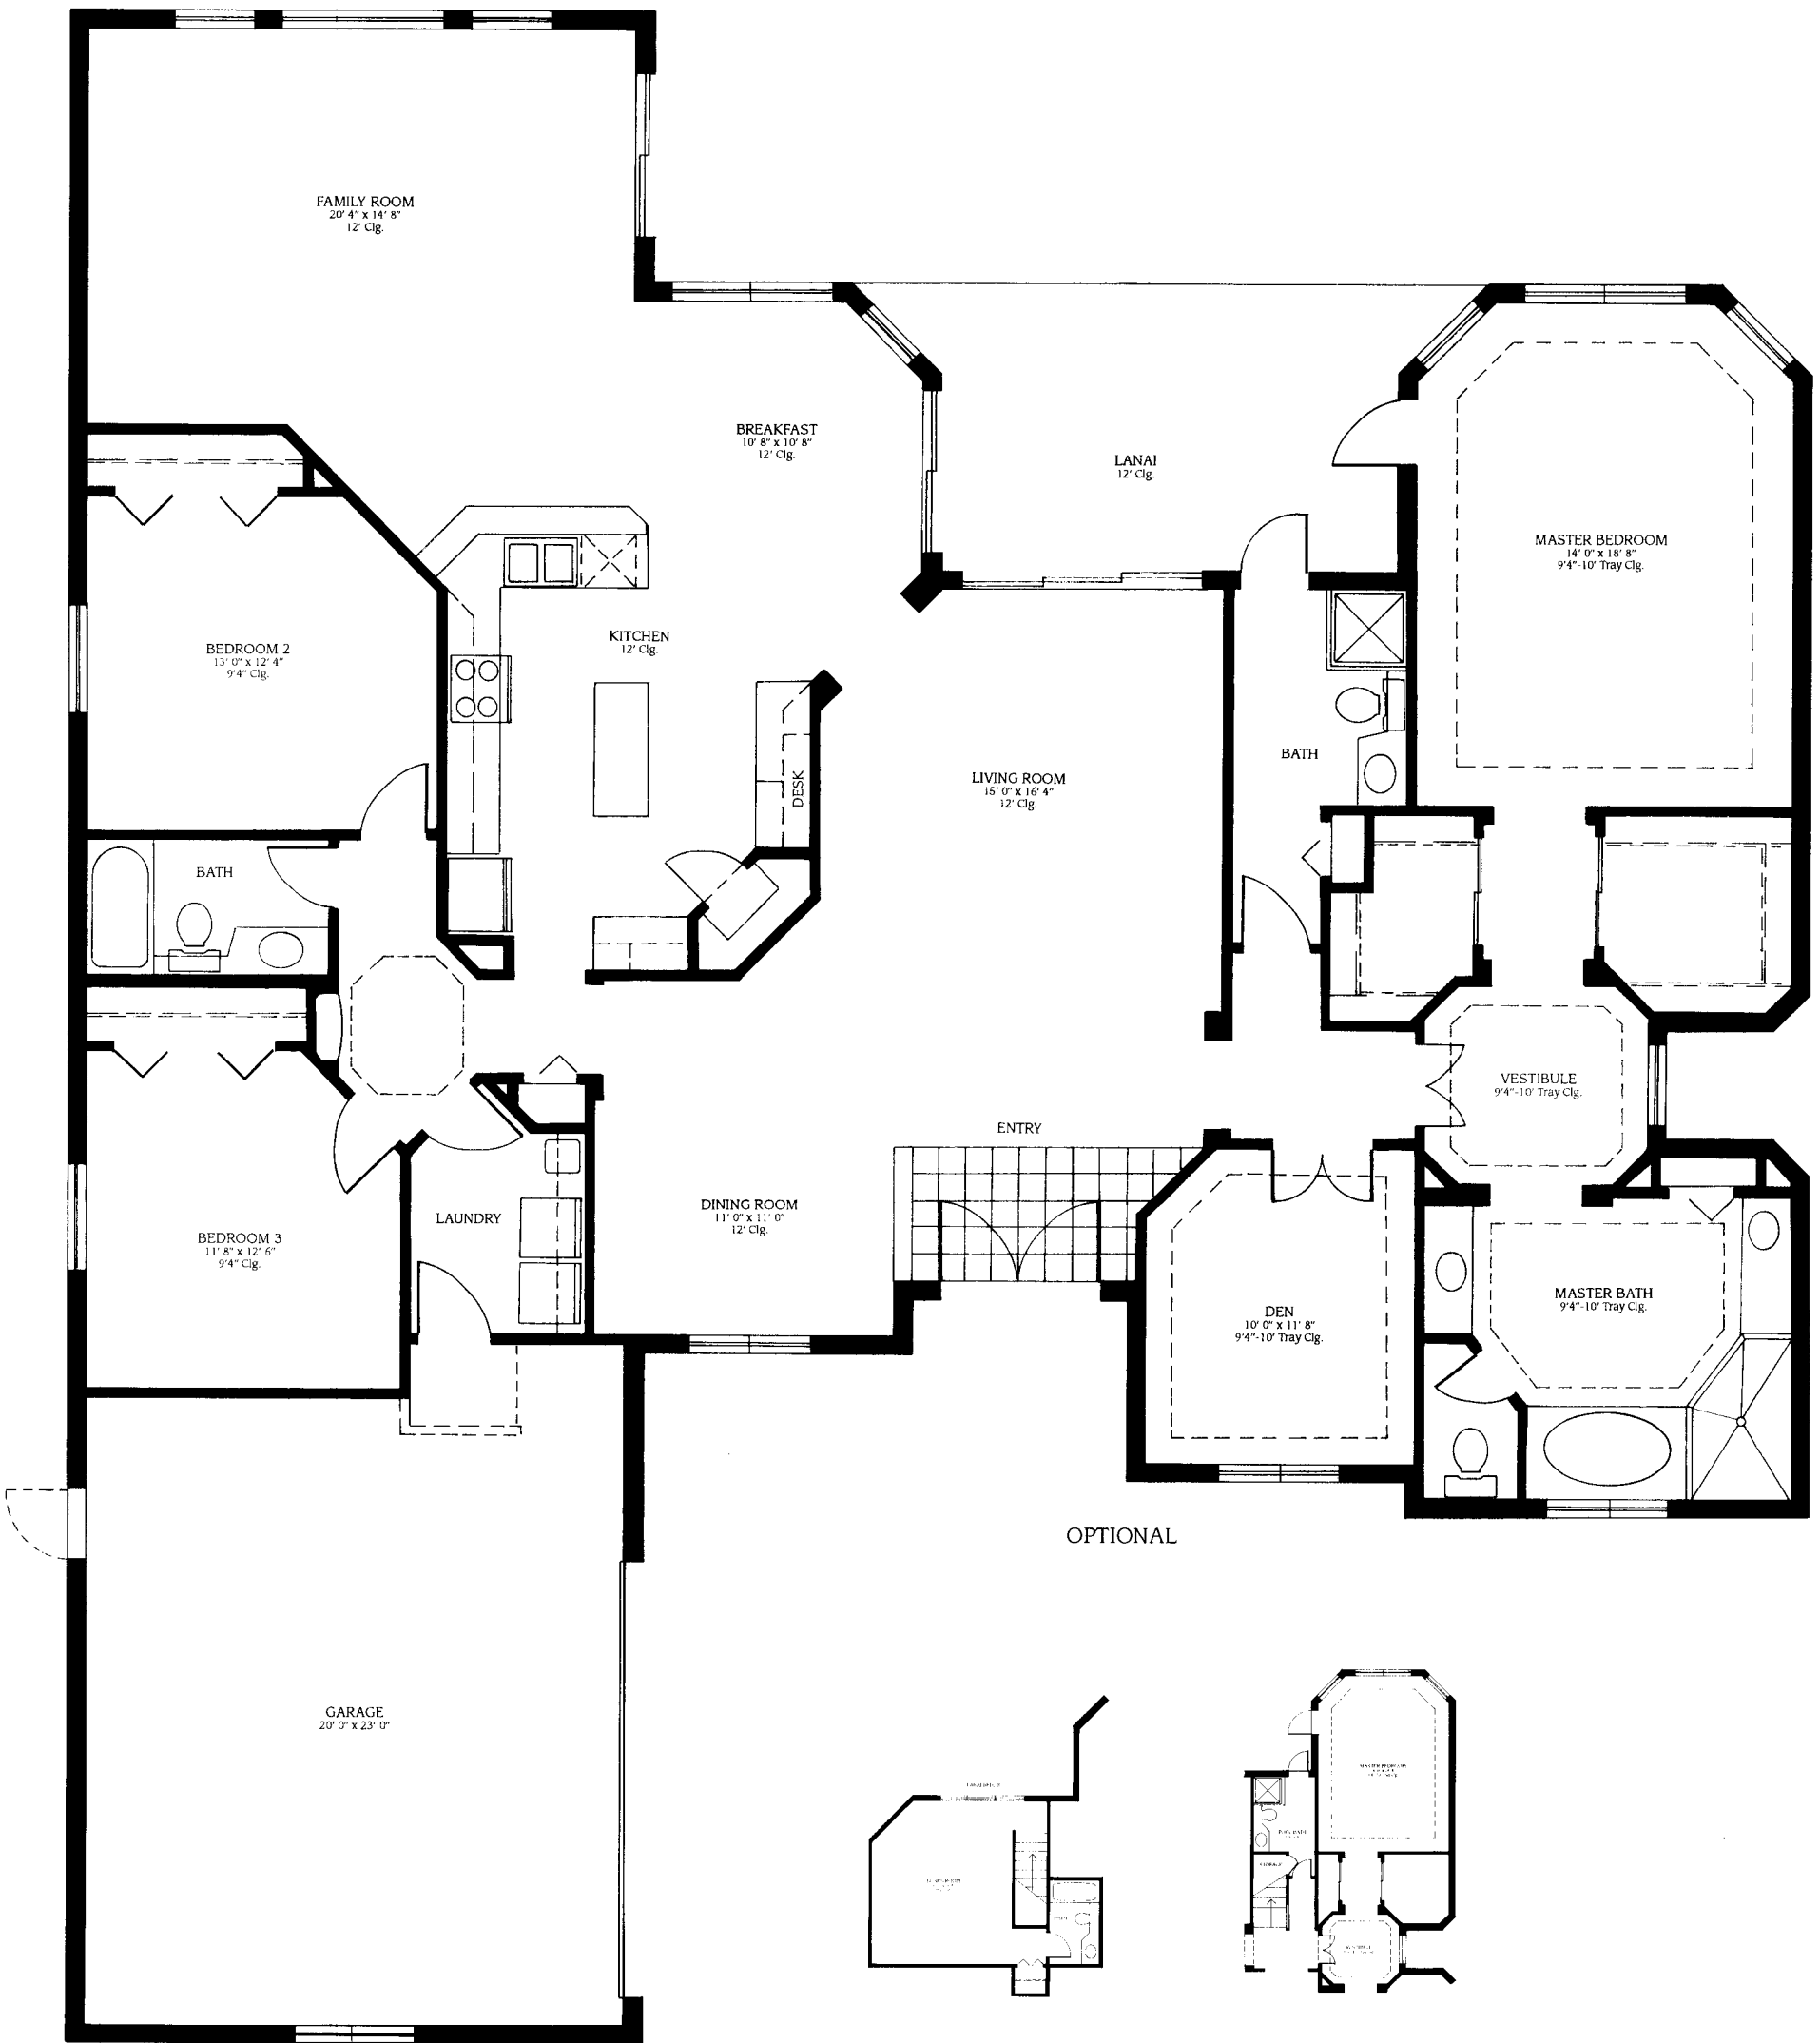

## FEATURES

Living Area	.....	2,701 Sq. Ft.
Lanai	.....	192 Sq. Ft.
Garage	.....	522 Sq. Ft.
Entry	.....	46 Sq. Ft.