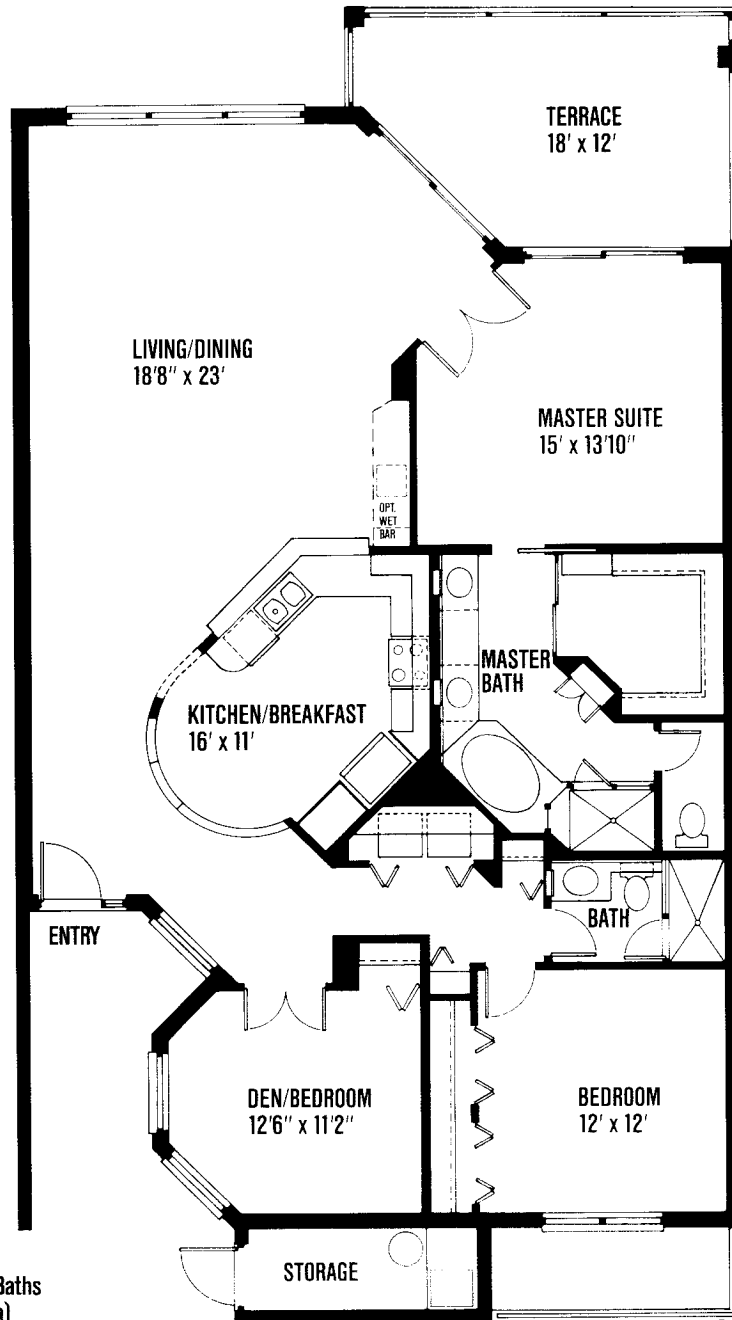

Design B
3 Bedrooms, 2 Baths
(Convertible Den)

Design B	
3 Bedrooms, 2 Baths	
(Convertible Den)	
Living Space	1726 Sq. Feet
Terrace	200 Sq. Feet
Storage	59 Sq. Feet
Total	1985 Sq. Feet