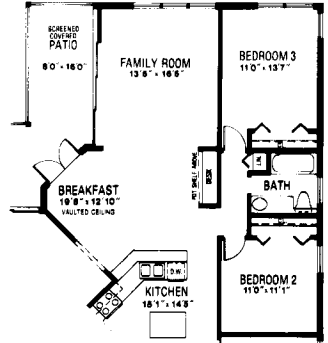

# DEERFIELD

3-Bedrooms, Plus Den Or 4th Bedroom, 3-Bathrooms,  
Family Room, Dining Room, 2-Car Garage

Artist Concept

Elevation A

## DOVER

3-Bedrooms, 2-Bathrooms, Living Room,  
Family Room, Dining Room, 2-Car Garage

Air Conditioned Living Area.....2370  
Total Square Footage.....3220