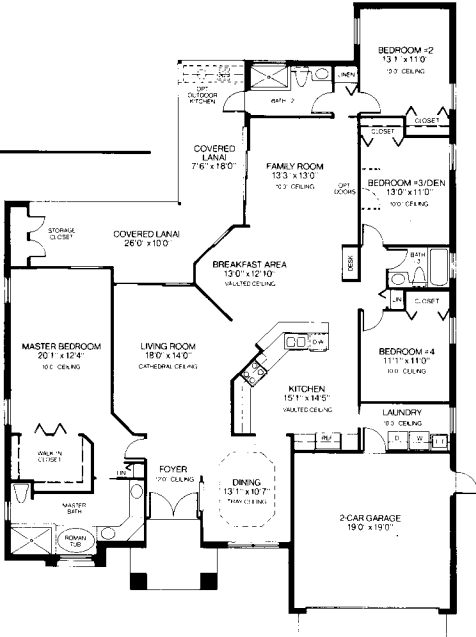

# DEERFIELD

3-Bedrooms, Plus Den Or 4th Bedroom, 3-Bathrooms,  
Family Room, Dining Room, 2-Car Garage

Artist Concept

Elevation A

## DOVER

3-Bedrooms, 2-Bathrooms, Living Room,  
Family Room, Dining Room, 2-Car Garage

Air Conditioned Living Area.....2370  
Total Square Footage.....3220