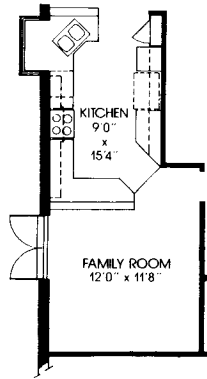

## Patio Homes

Family Room Option

## Crystal

Living Area 1697 Sq. Ft.  
 Total Area 2388 Sq. Ft.