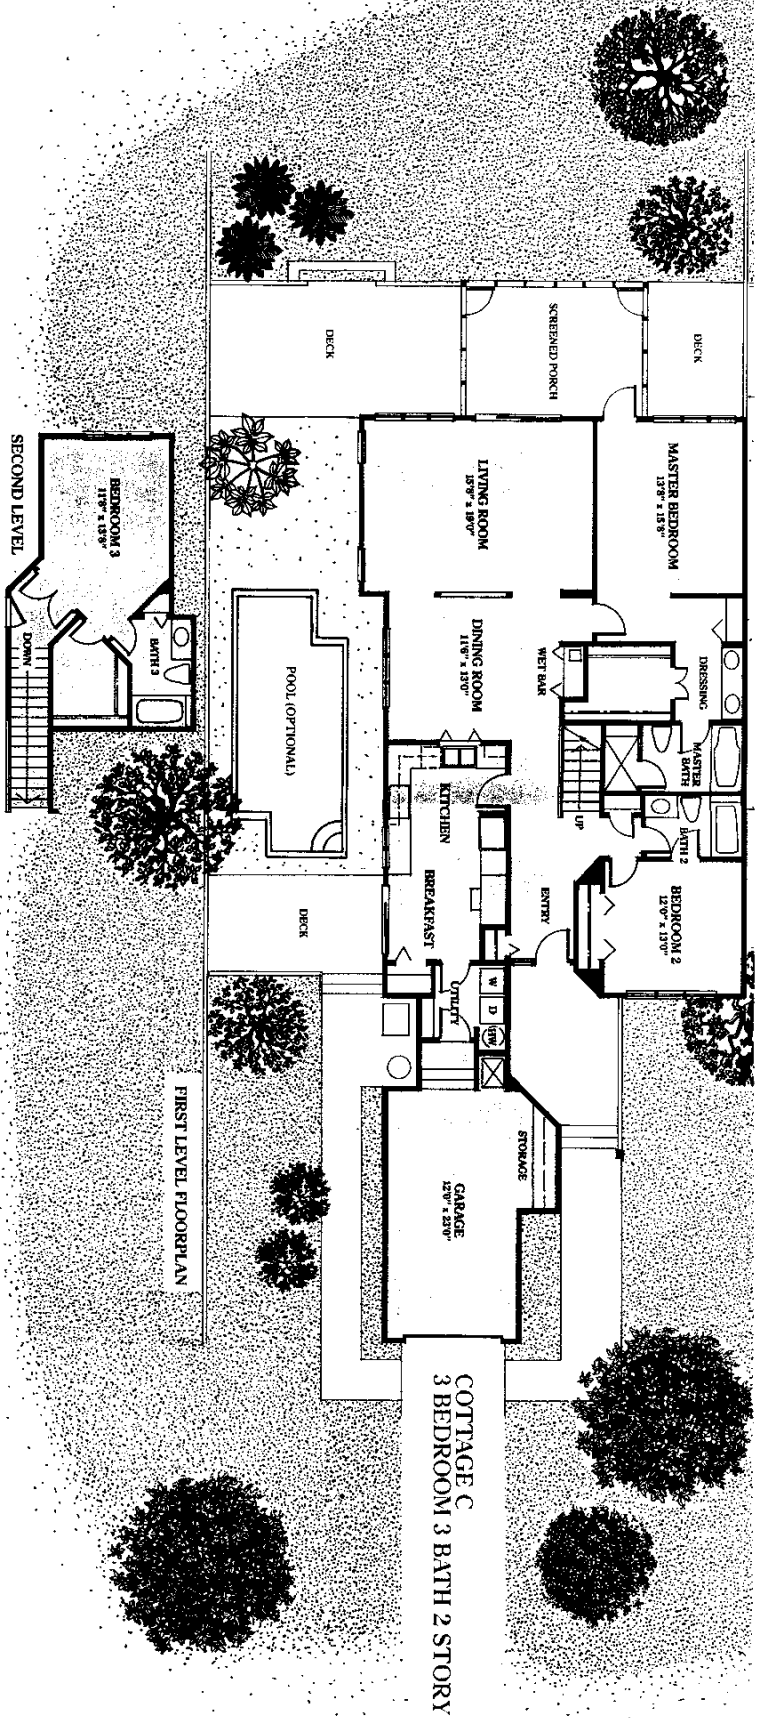

MASTER BEDROOM
14'3" x 18'7"

LIVING ROOM
17'0" x 20'0"

DINING ROOM
12'0" x 14'8"

BEDROOM 2
12'2" x 13'8"

GARAGE
15'0" x 23'0"

MASTER BEDROOM
13'4" x 18'0"

DINING ROOM
9'8" x 11'0"

KITCHEN/
BREAKFAST

BEDROOM 3
11'0" x 13'1"

GARAGE
15'0" x 23'0"

SCREENED PORCH

LIVING ROOM
15'0" x 18'8"

DEN
12'4" x 13'4"

1.5P POOL
(OPTIONAL)

POOL
(OPTIONAL)

DECK

DECK

DECK

SCREENED PORCH

SCREENED PORCH

SCREENED PORCH

DECK

DECK

Cottage Homes