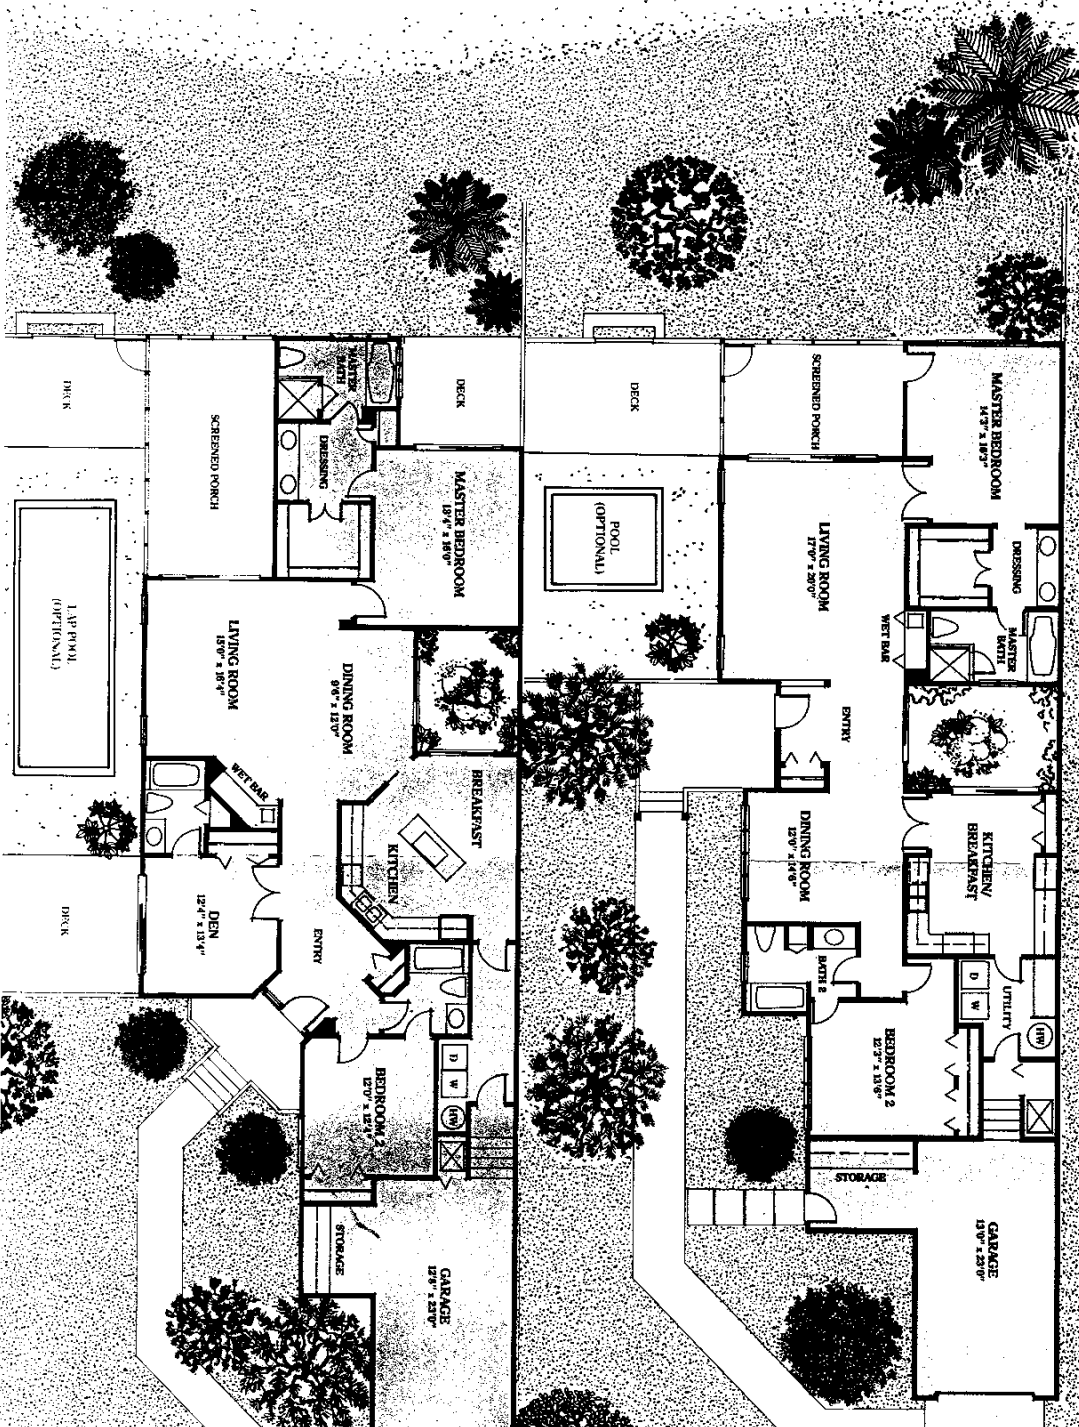

COCO PLUM

the Golf Cottages at Wyndemere

Artist's conception.

SITE PLAN

Wyndemere

Wyndemere, 1000 Wyndemere Way, Naples, Florida 33999
Telephone: (813) 263-0202

COTTAGE A
2 BEDROOM 2 BATH

COTTAGE B
2 BEDROOM DEN 3 BATH

MASTER BEDROOM
14'3" x 18'7"

LIVING ROOM
17'0" x 20'0"

DINING ROOM
12'0" x 14'8"

BEDROOM 2
12'2" x 13'8"

GARAGE
15'0" x 23'0"

MASTER BEDROOM
13'4" x 18'0"

DINING ROOM
9'8" x 11'0"

KITCHEN/
BREAKFAST

BEDROOM 3
11'0" x 13'1"

GARAGE
15'0" x 23'0"

SCREENED PORCH

LIVING ROOM
15'0" x 18'8"

DEN
12'4" x 13'4"

1.5P POOL
(OPTIONAL)

POOL
(OPTIONAL)

DECK