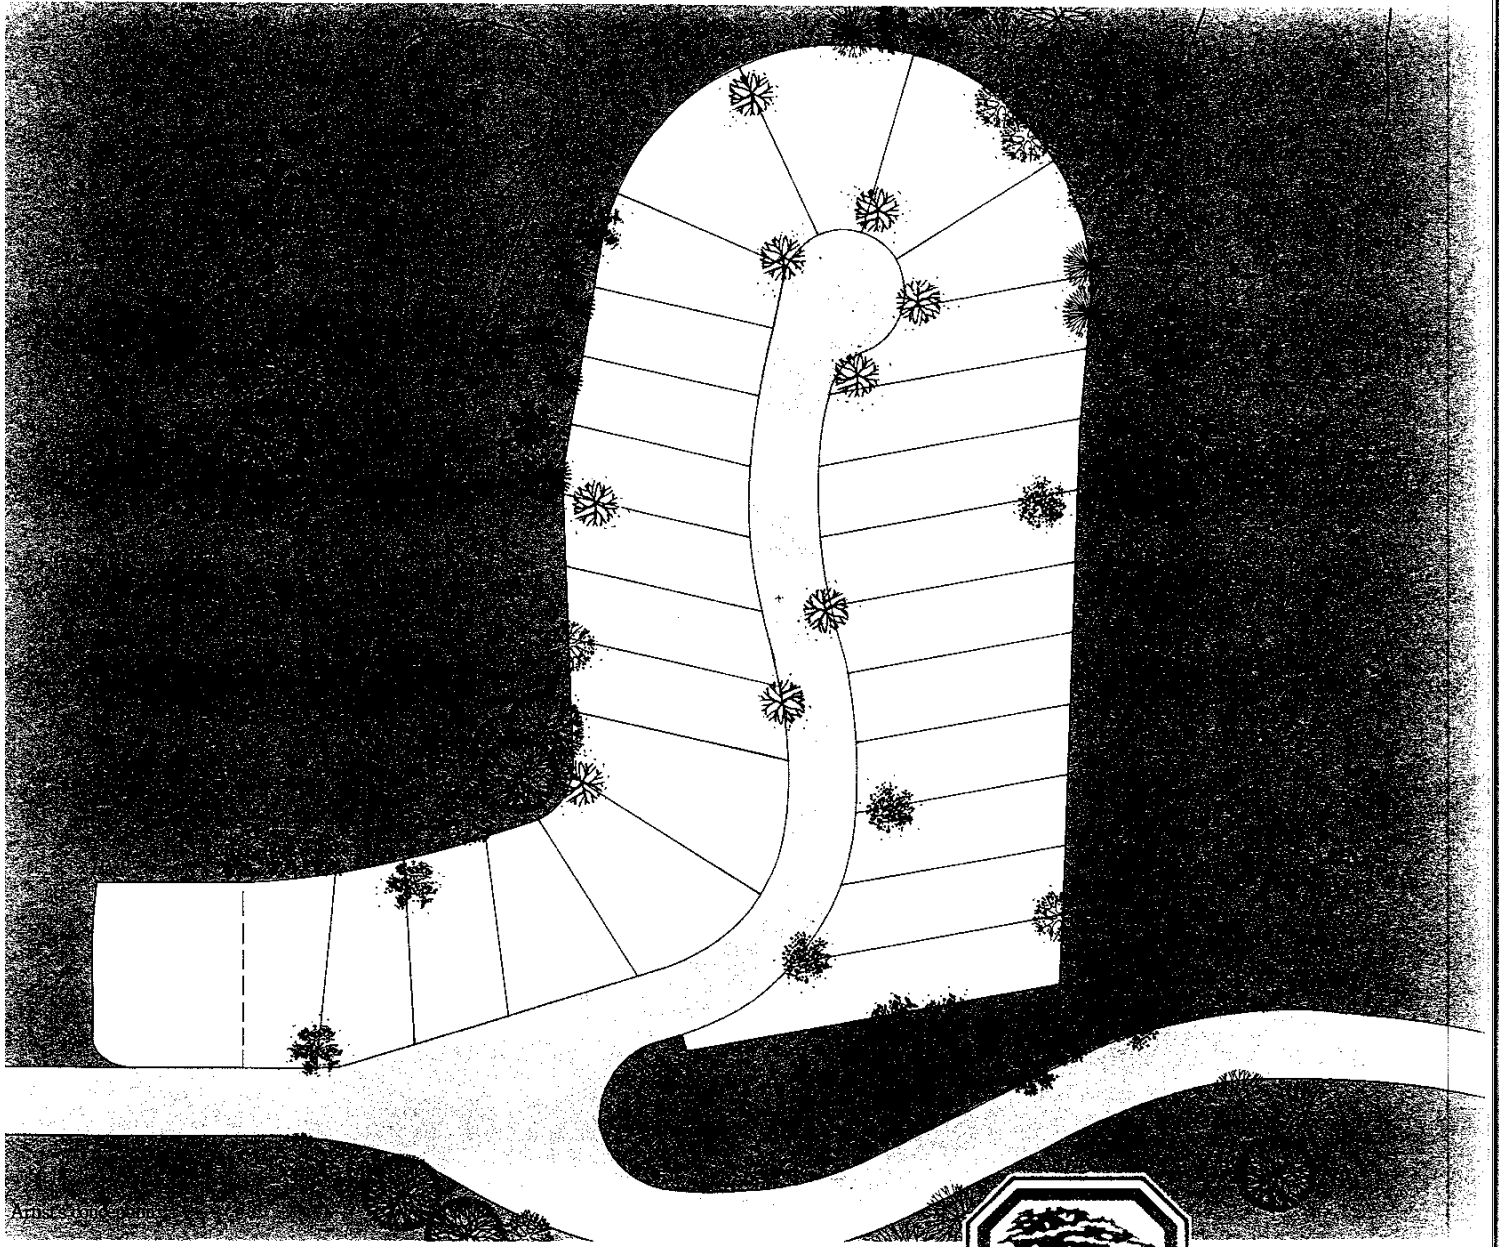

COCO PLUM

the Golf Cottages at Wyndemere

Artist's conception.

SITE PLAN

Wyndemere

Wyndemere, 1000 Wyndemere Way, Naples, Florida 33999
Telephone: (813) 263-0202

COTTAGE A
2 BEDROOM 2 BATH

COTTAGE B
2 BEDROOM DEN 3 BATH