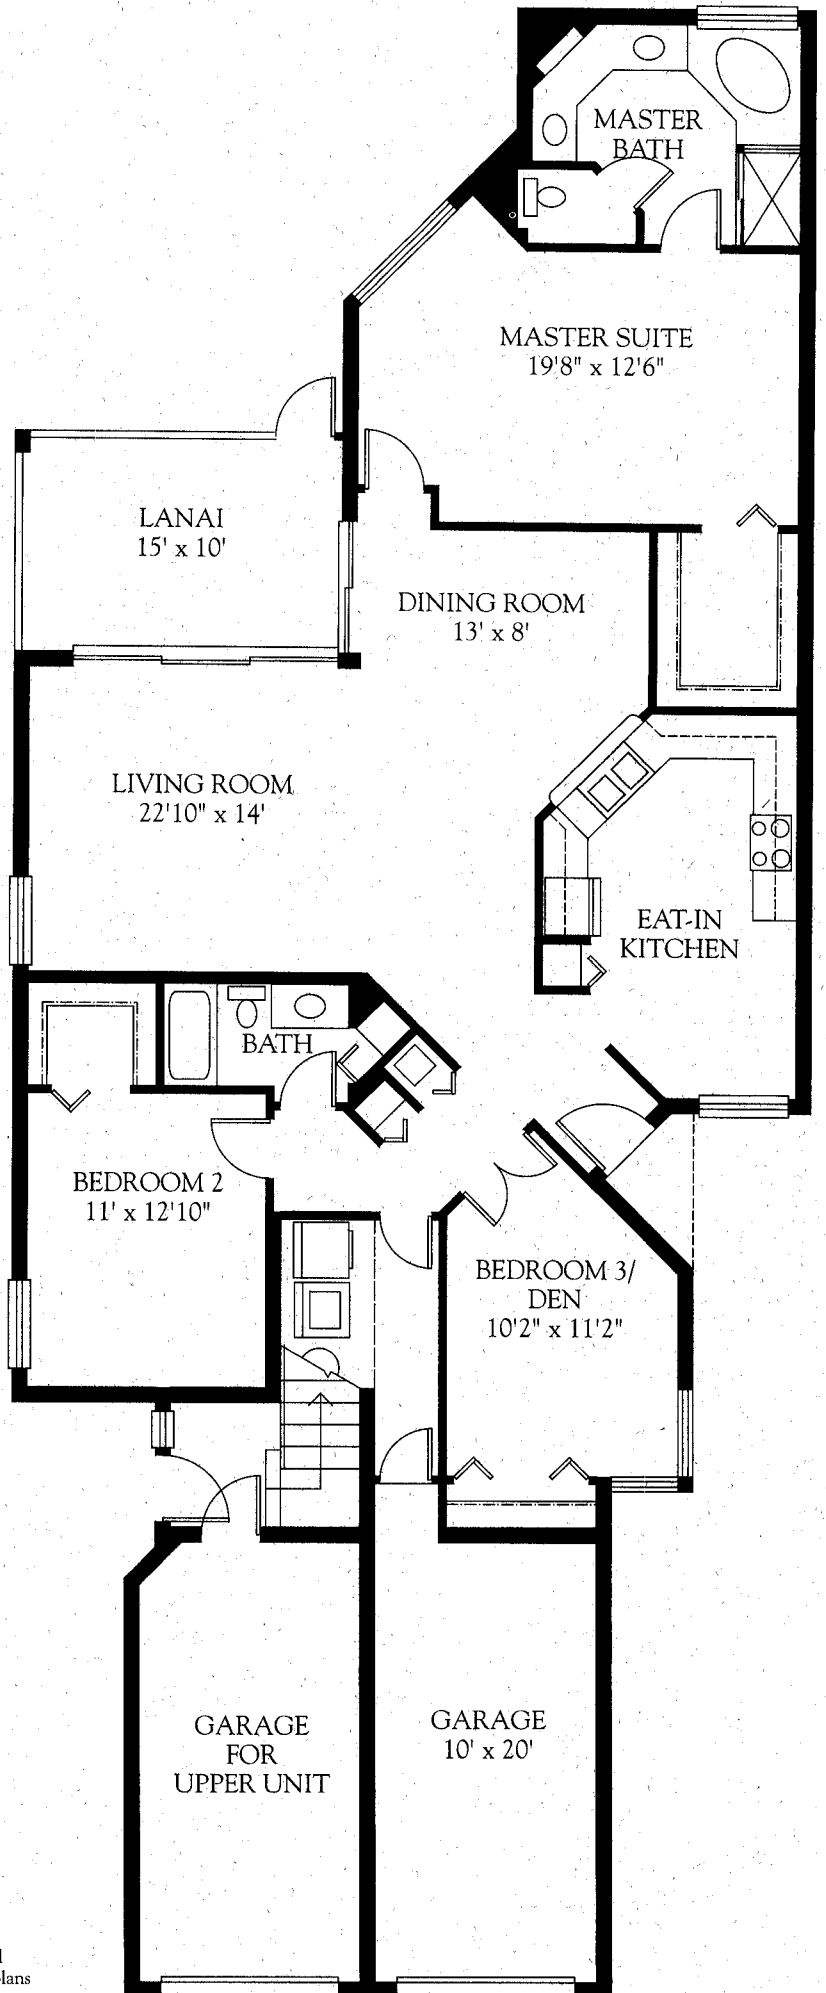

## UNIT A THREE BEDROOM, TWO BATH

LIVING AREA	1,730 SQ. FT.
LANAI	150 SQ. FT.
GARAGE	236 SQ. FT.
TOTAL	2,116 SQ. FT.

All dimensions are approximate. The developer reserves the right to change and alter all materials, specifications, features, dimensions and designs without notice. See building plans for special conditions on window locations, elevators, stairs and walkways.