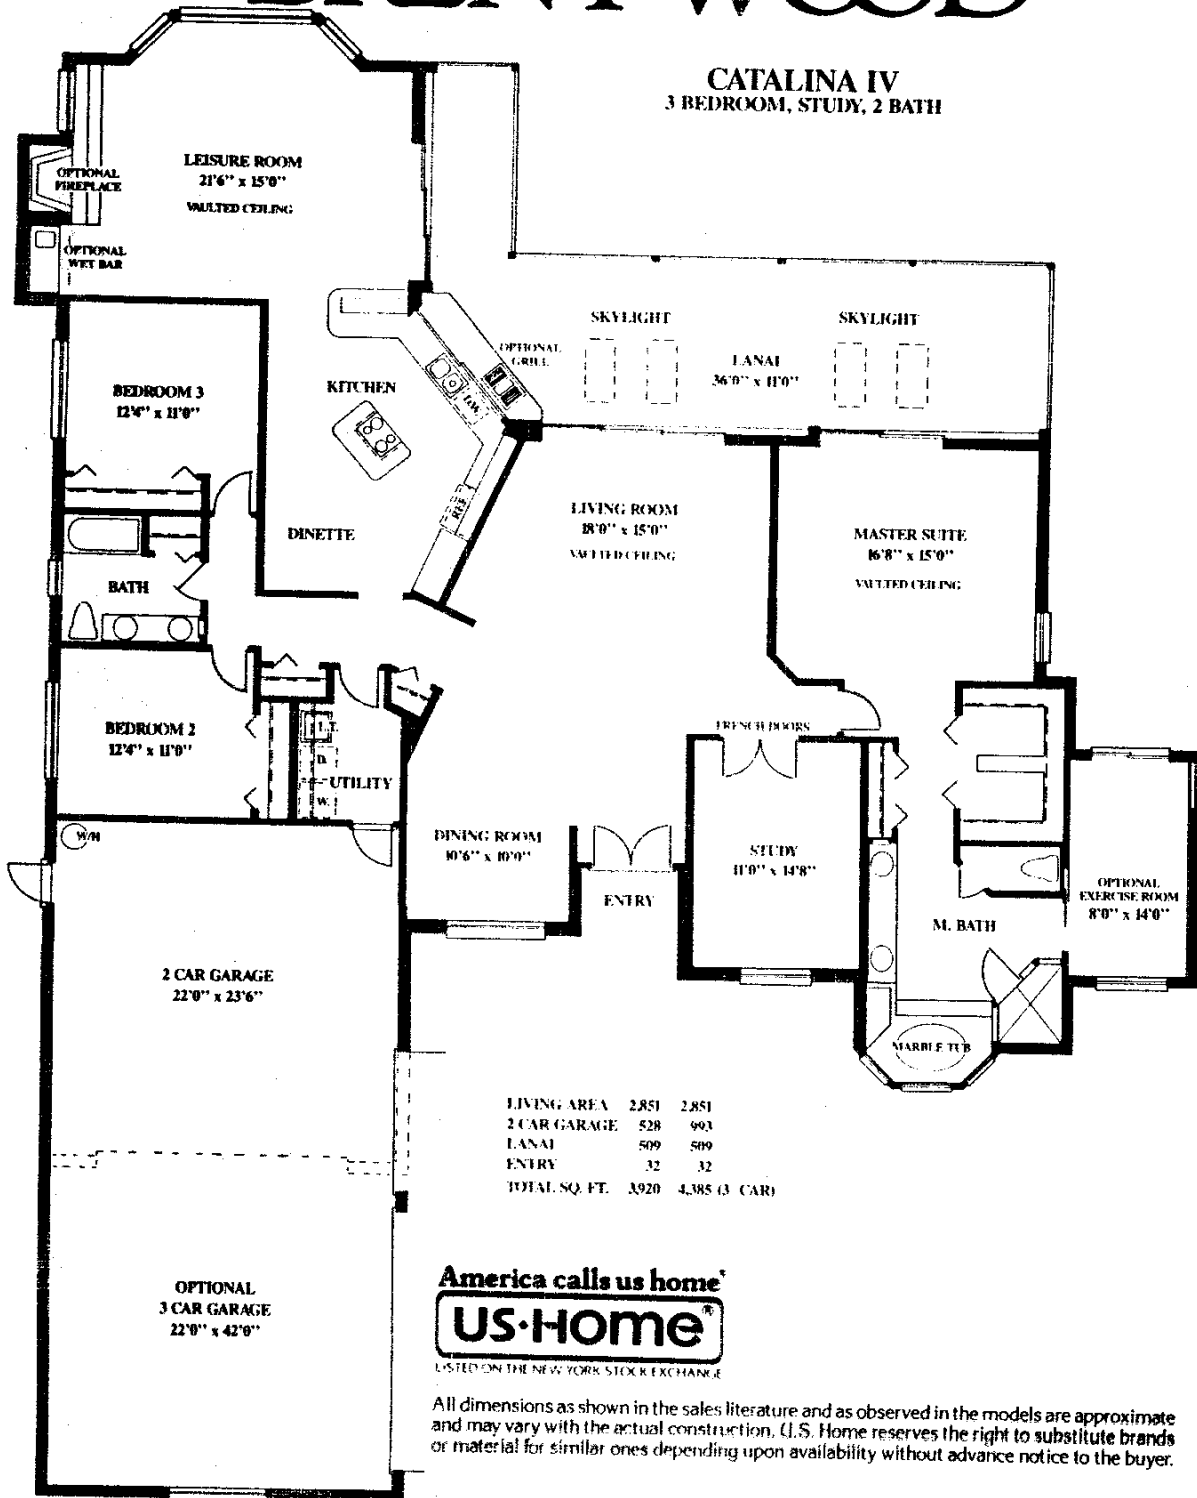

BRENTWOOD

CATALINA IV 3 BEDROOM, STUDY, 2 BATH

LIVING AREA	2,851	2,851
2 CAR GARAGE	528	993
LANAI	509	509
ENTRY	32	32
TOTAL SQ. FT.	3,920	4,385 (3 CAR)

America calls us home[®]

US·HOME[®]

LISTED ON THE NEW YORK STOCK EXCHANGE