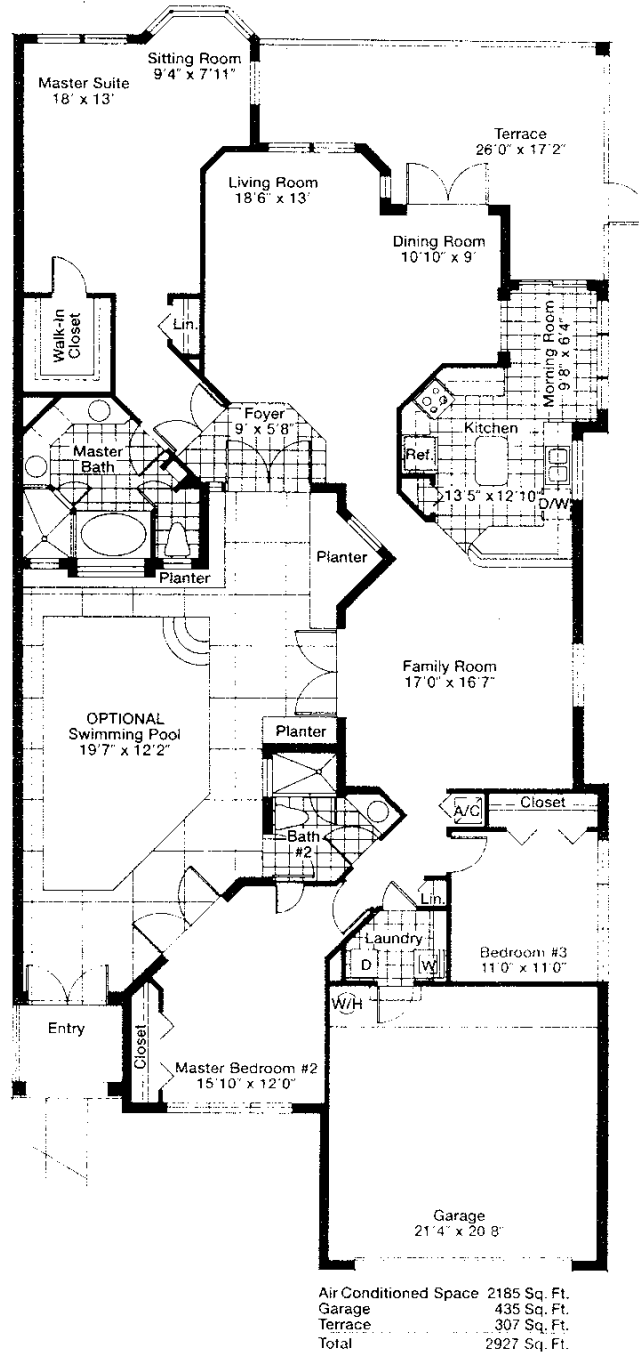

Castle Harbour

3 Bedrooms, 2 Baths and Family Room
2,927 Square Feet

All dimensions and specifications are approximate and are subject to change without notice.