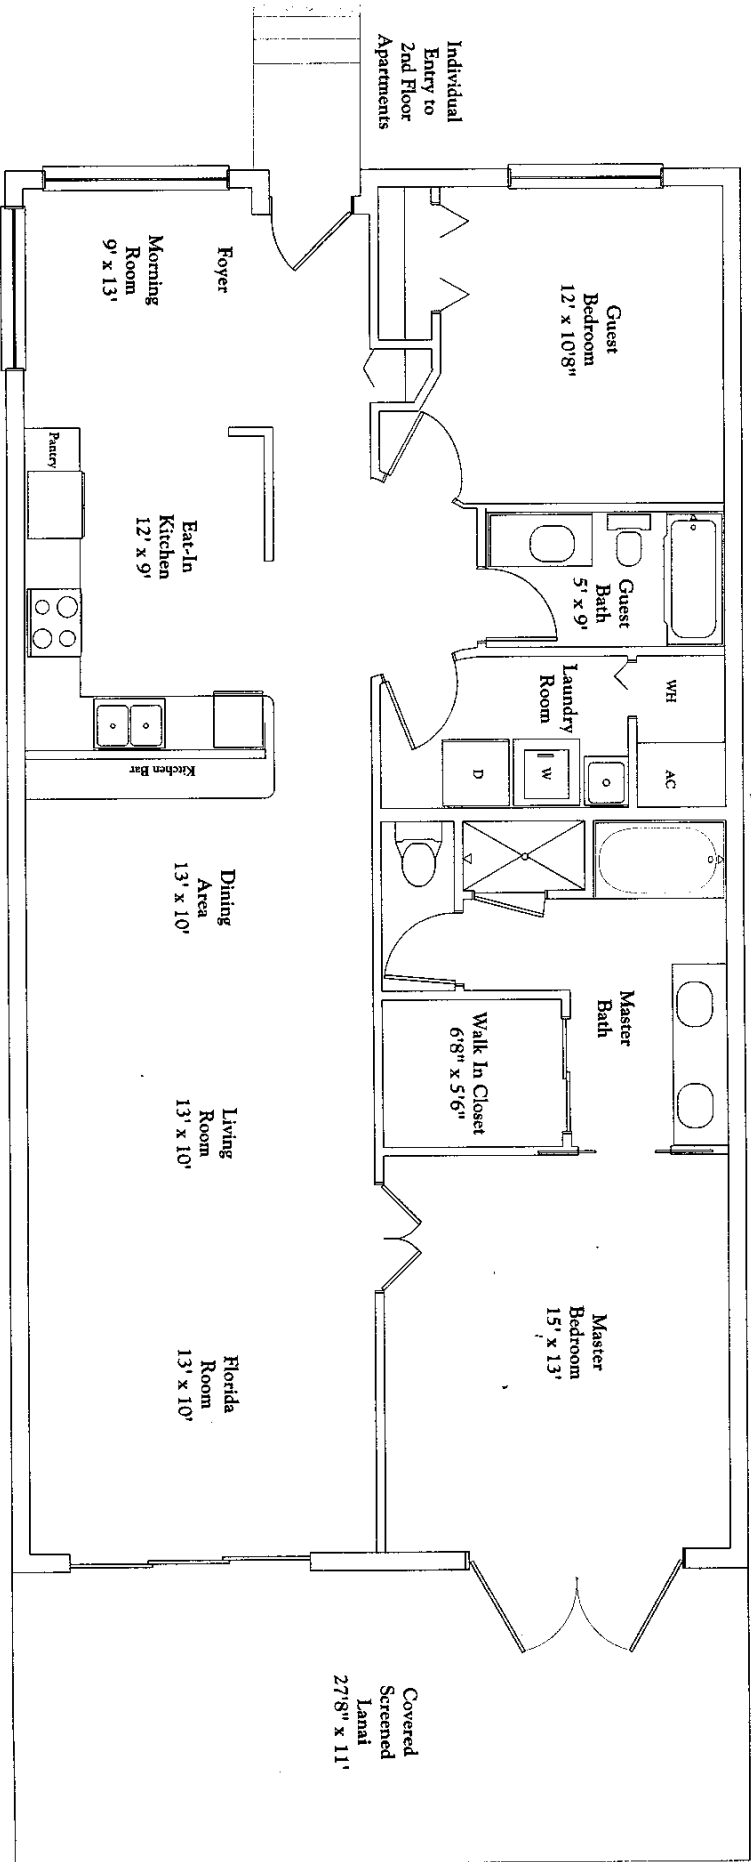

# Cascades

2 Bedroom, 2 Bathroom Condominium

Square Footage	
Living Area	1,349
Lanai	304
Garage	288
<b>Total</b>	<b>1,941</b>

Measurements and specifications are approximate and subject to change without notice.