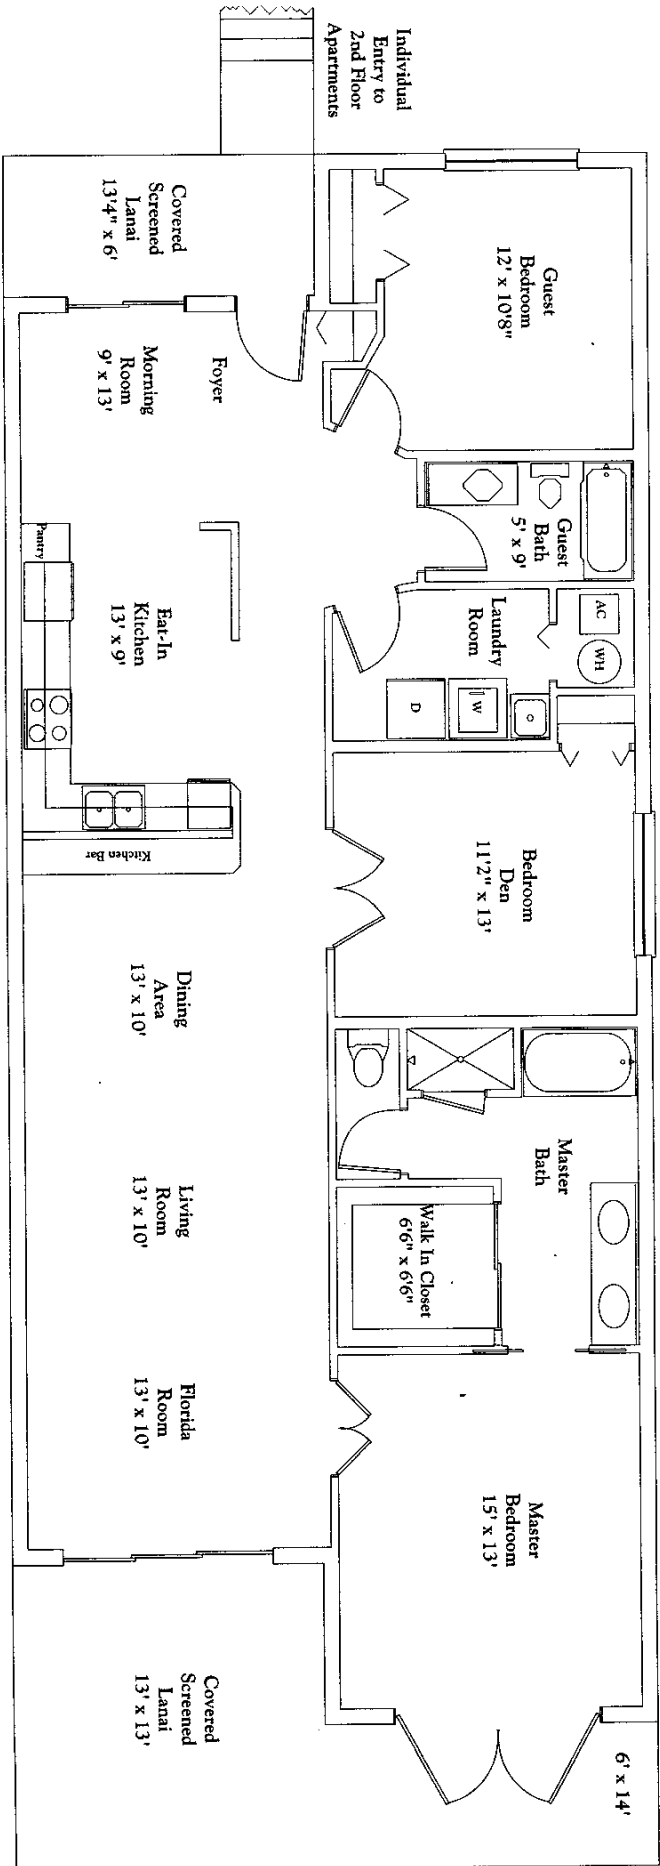

Cascades

3 Bedroom, 2 Bathroom Condominium

Square Footage	
Living Area	1,551
Lanai	346
Garage	288
Total	2,185

Dimensions and specifications are approximate and subject to change without notice.

Falling Waters
A GATED COMMUNITY