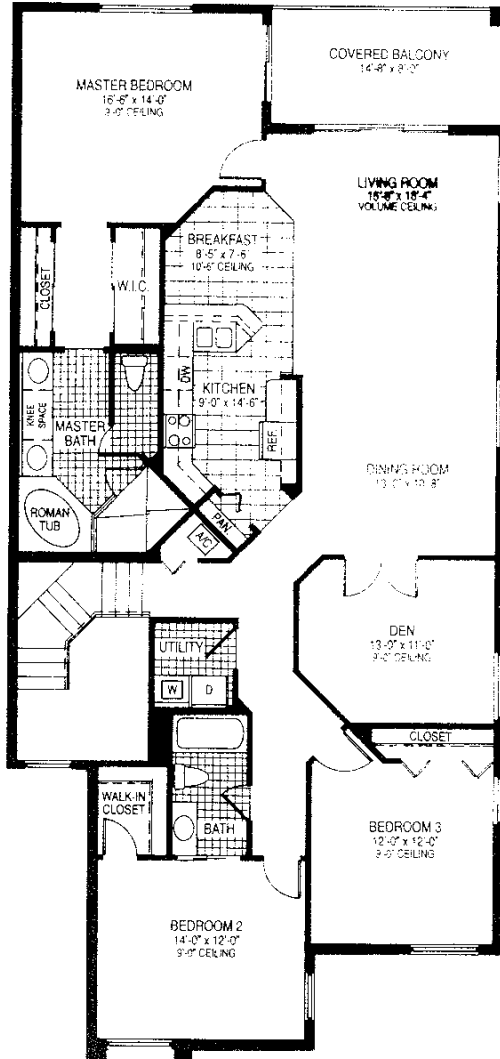

Carnegie *second floor unit (right model shown)*

3 - bedroom + den, 2 - bath

2,017 sq. feet AC

2,438 sq. feet under roof

8-unit coach home

GLEN EAGLE
Golf and Country Club

1101 Glen Eagle Blvd., Naples, FL 34104