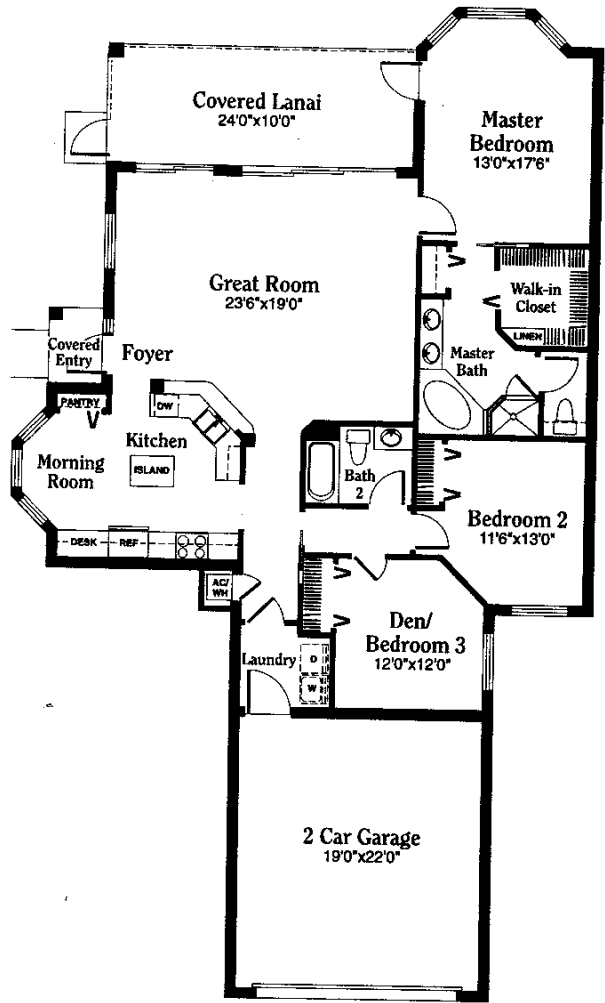

# Captiva

Living Area A/C	1,700 sq. ft.
Covered Lanai	240 sq. ft.
Garage	445 sq. ft.
<b>Total Under Roof</b>	<b>2,385 sq. ft.</b>