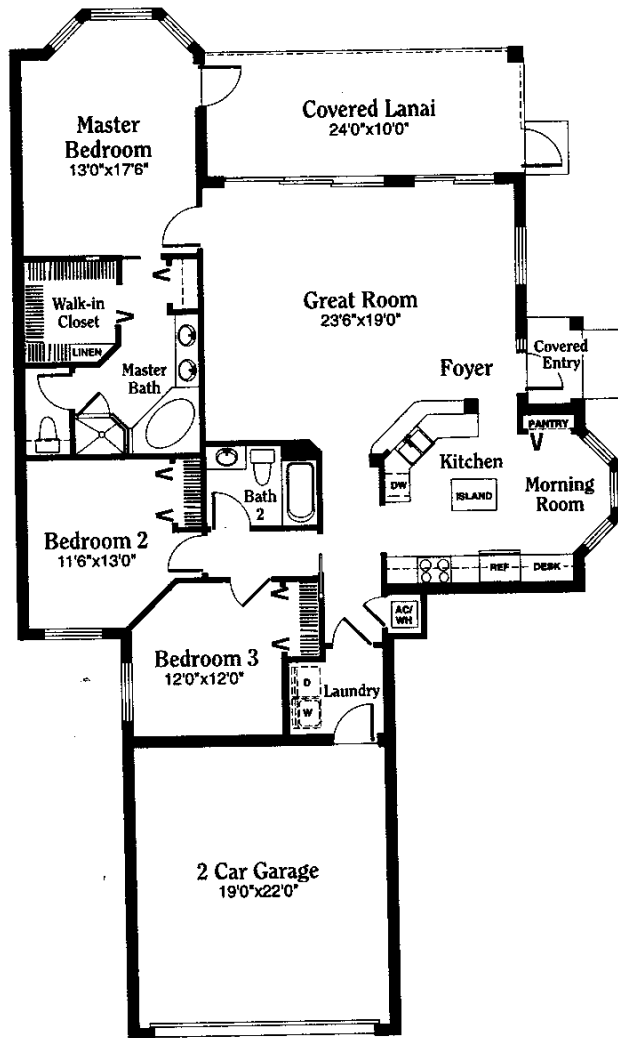

# Captiva II

Living Area A/C	1,700 sq. ft.
Covered Lanai	240 sq. ft.
Garage	445 sq. ft.
<b>Total Under Roof</b>	<b>2,385 sq. ft.</b>