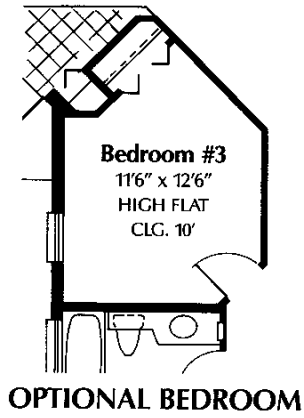

Camilla

Living Area	1,974
Lanai	271
Garage	532
Entry	42
Total Sq. Ft.	2,819

Worthington Communities, Inc. reserves the right to make modifications to floor plans, materials and specifications without notice. Dimensions are approximate. Illustrations are artist renderings only.