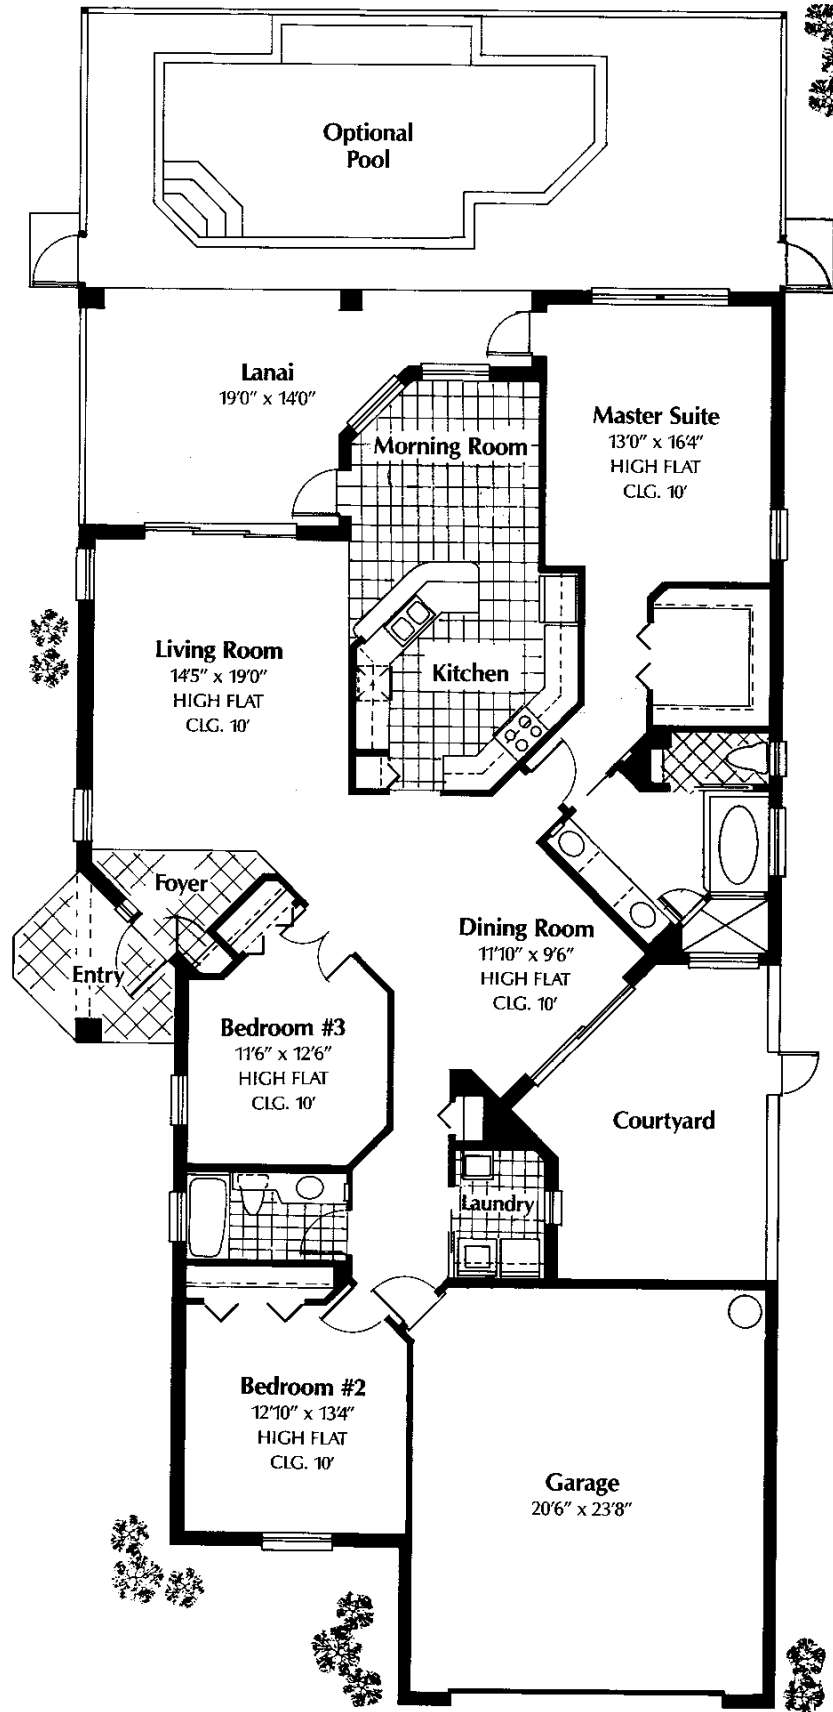

Camilla

Living Area	1,974
Lanai	271
Garage	532
Entry	42
Total Sq. Ft.	2,819

Worthington Communities, Inc. reserves the right to make modifications to floor plans, materials and specifications without notice. Dimensions are approximate. Illustrations are artist renderings only.