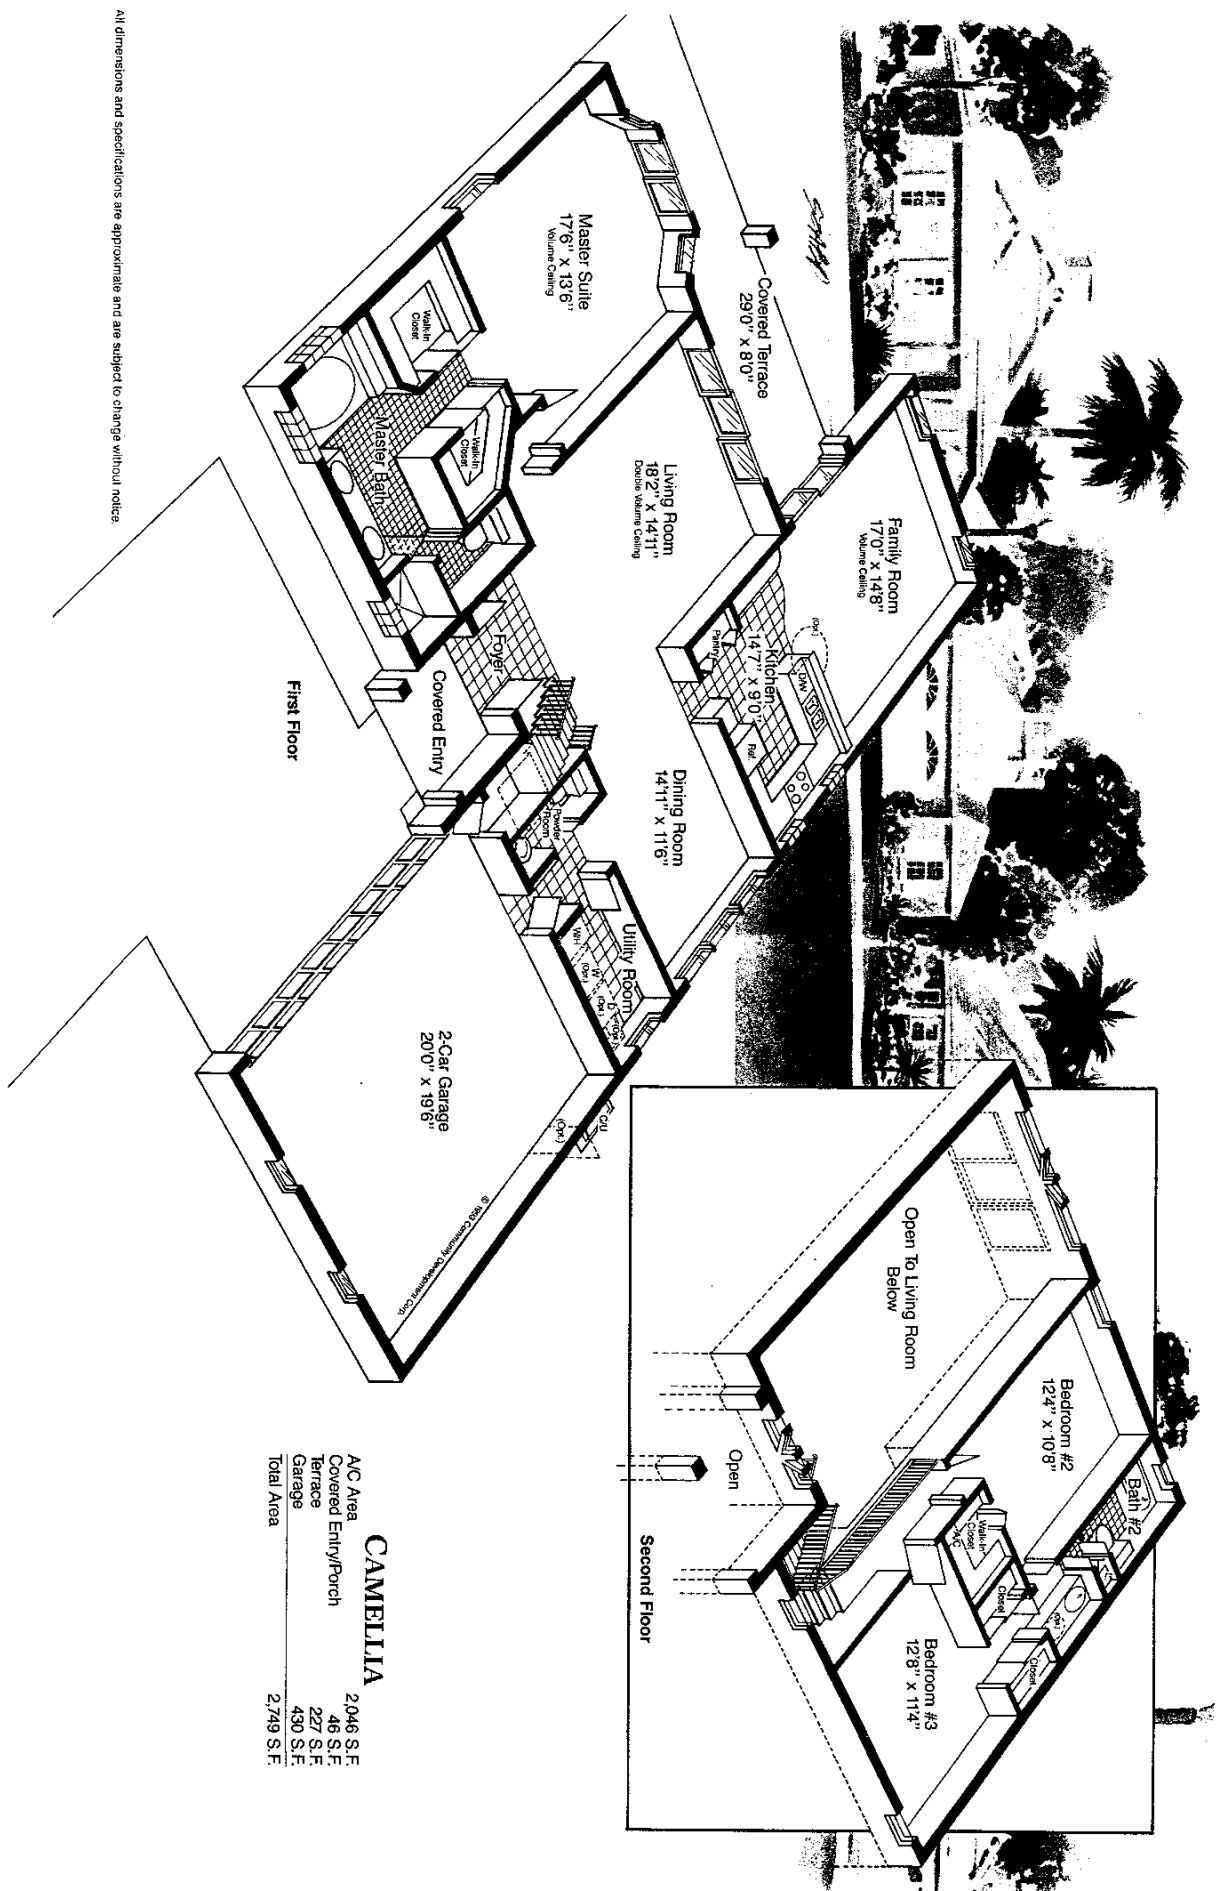

---

CAMELLIA

3 Bedrooms, 2½ Baths,  
Family Room

---

Artist's Conception

*Javernier at Sterling Oaks*

All dimensions and specifications are approximate and are subject to change without notice.

<b>CAMELLIA</b>	
A/C Area	2046 S.F.
Covered Entry/Porch	46 S.F.
Terrace	227 S.F.
Garage	430 S.F.
<b>Total Area</b>	<b>2,749 S.F.</b>