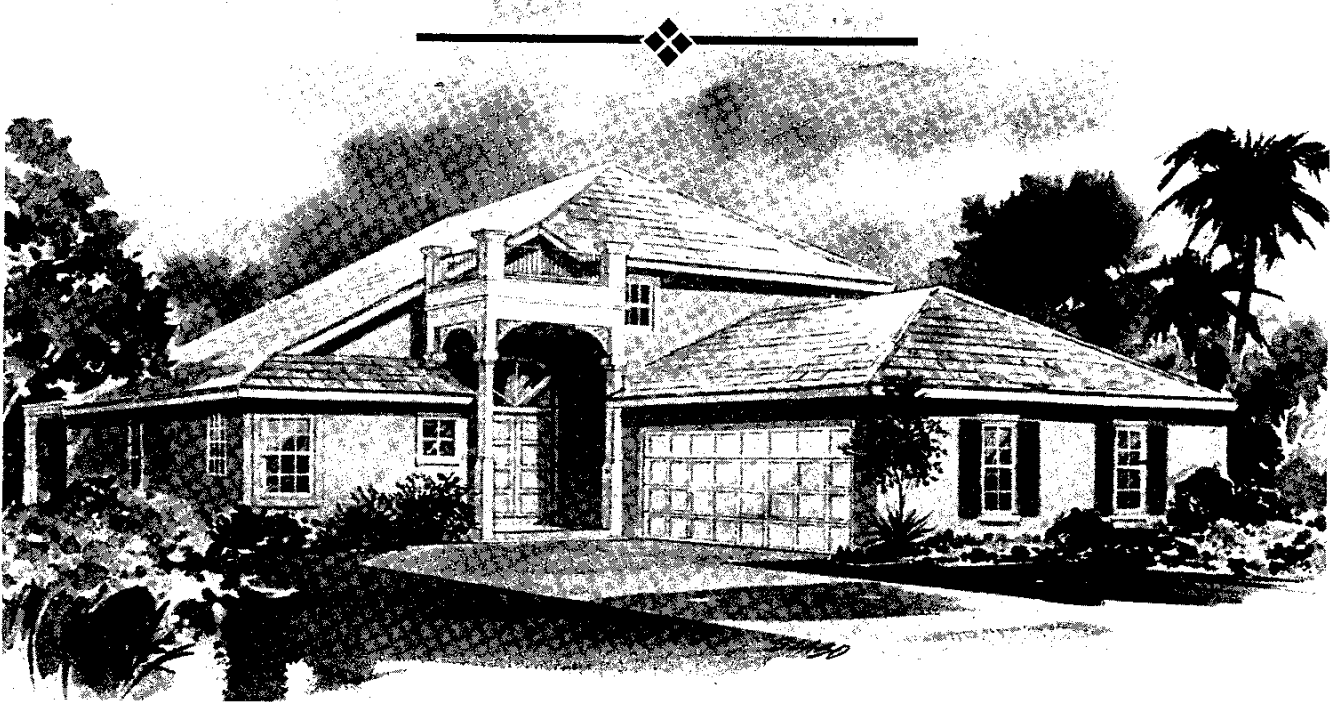

---

CAMELLIA

3 Bedrooms, 2½ Baths,  
Family Room

---

Artist's Conception

*Javernier at Sterling Oaks*

All dimensions and specifications are approximate and are subject to change without notice.

<b>CAMELLIA</b>	
A/C Area	2046 S.F.
Covered Entry/Porch	46 S.F.
Terrace	227 S.F.
Garage	430 S.F.
<b>Total Area</b>	<b>2,749 S.F.</b>