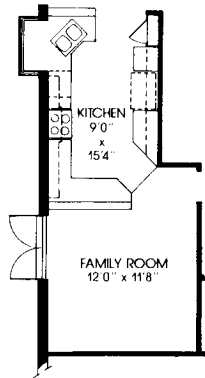

Napa Ridge

at The Vineyards

Patio Homes

Family Room Option

Crystal

Living Area 1697 Sq. Ft.
Total Area 2388 Sq. Ft.