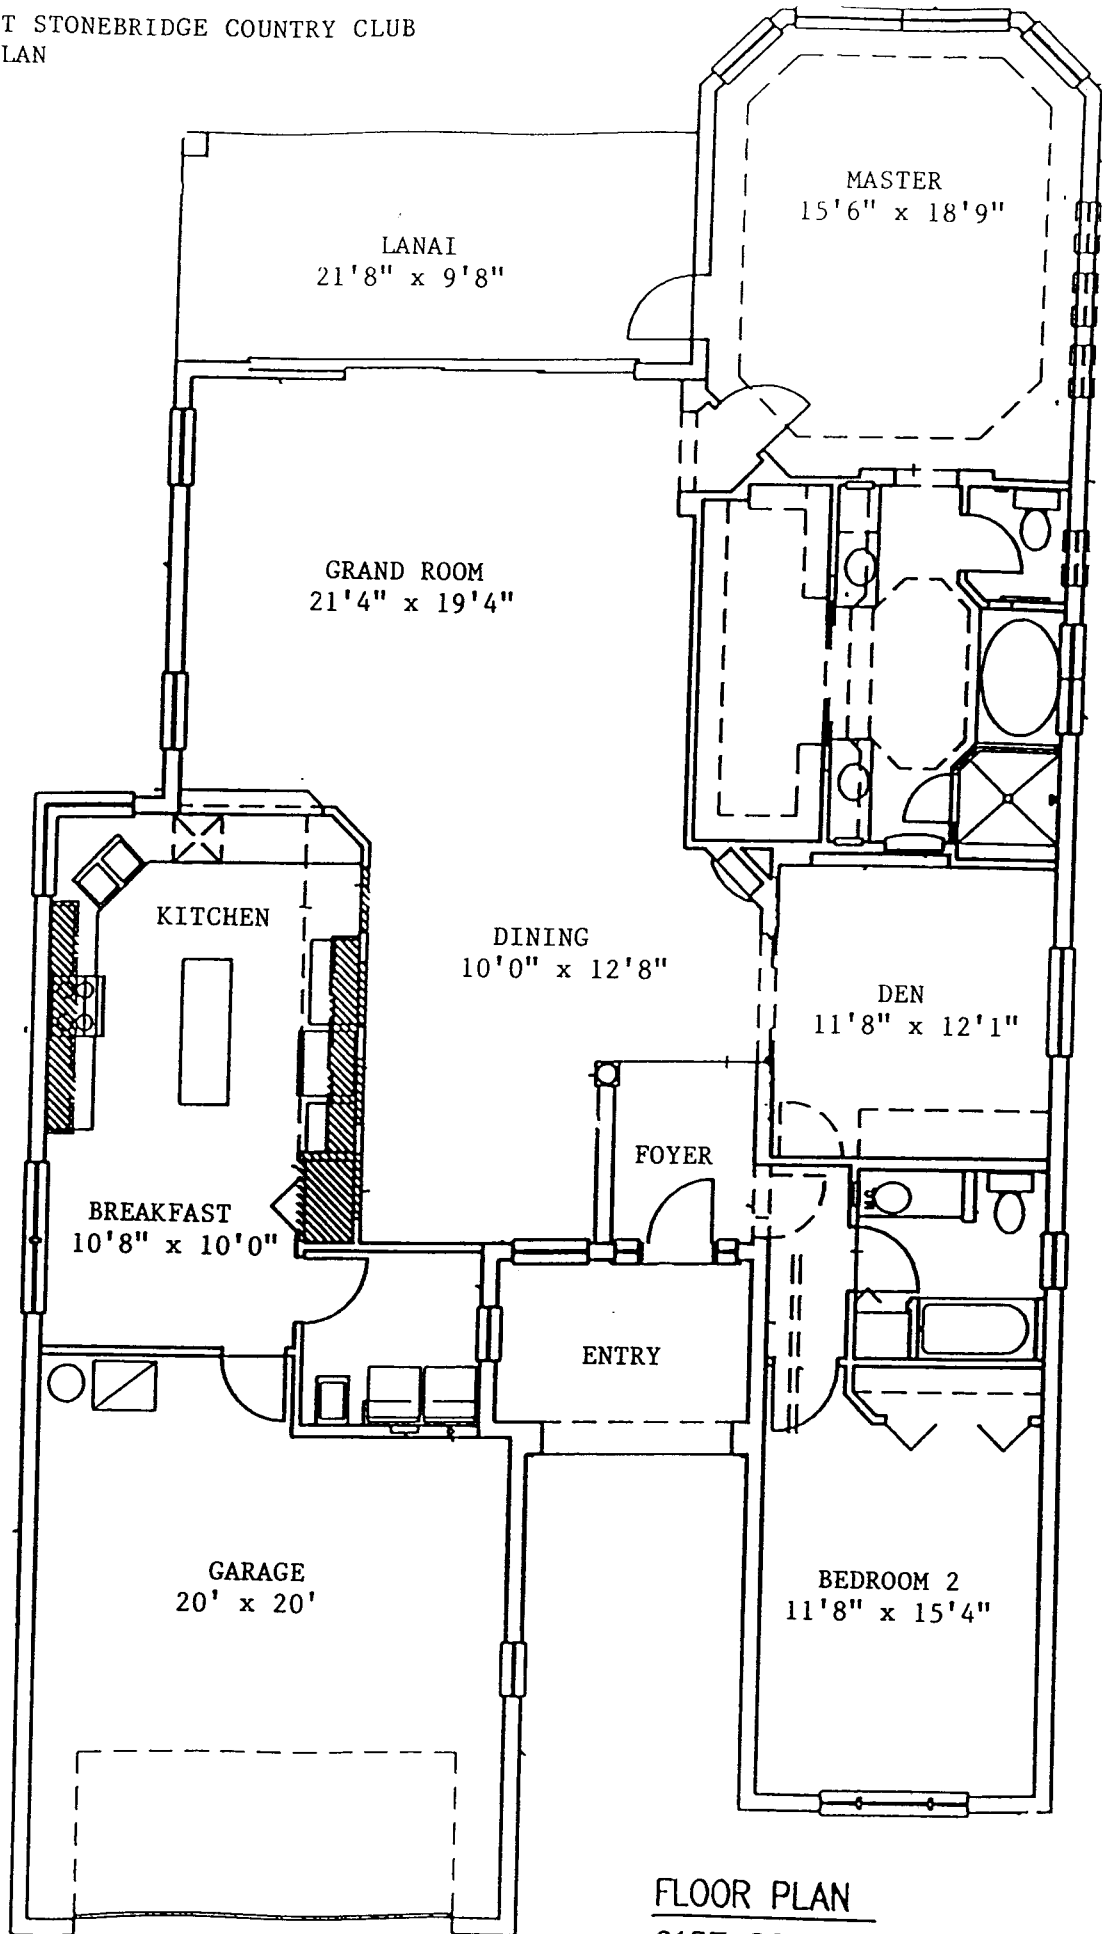

THORNBROKE AT STONEBRIDGE COUNTRY CLUB
VILLA FLOOR PLAN
"COVINGTON"
4/10/95

FLOOR PLAN
2157 SQ. FT.