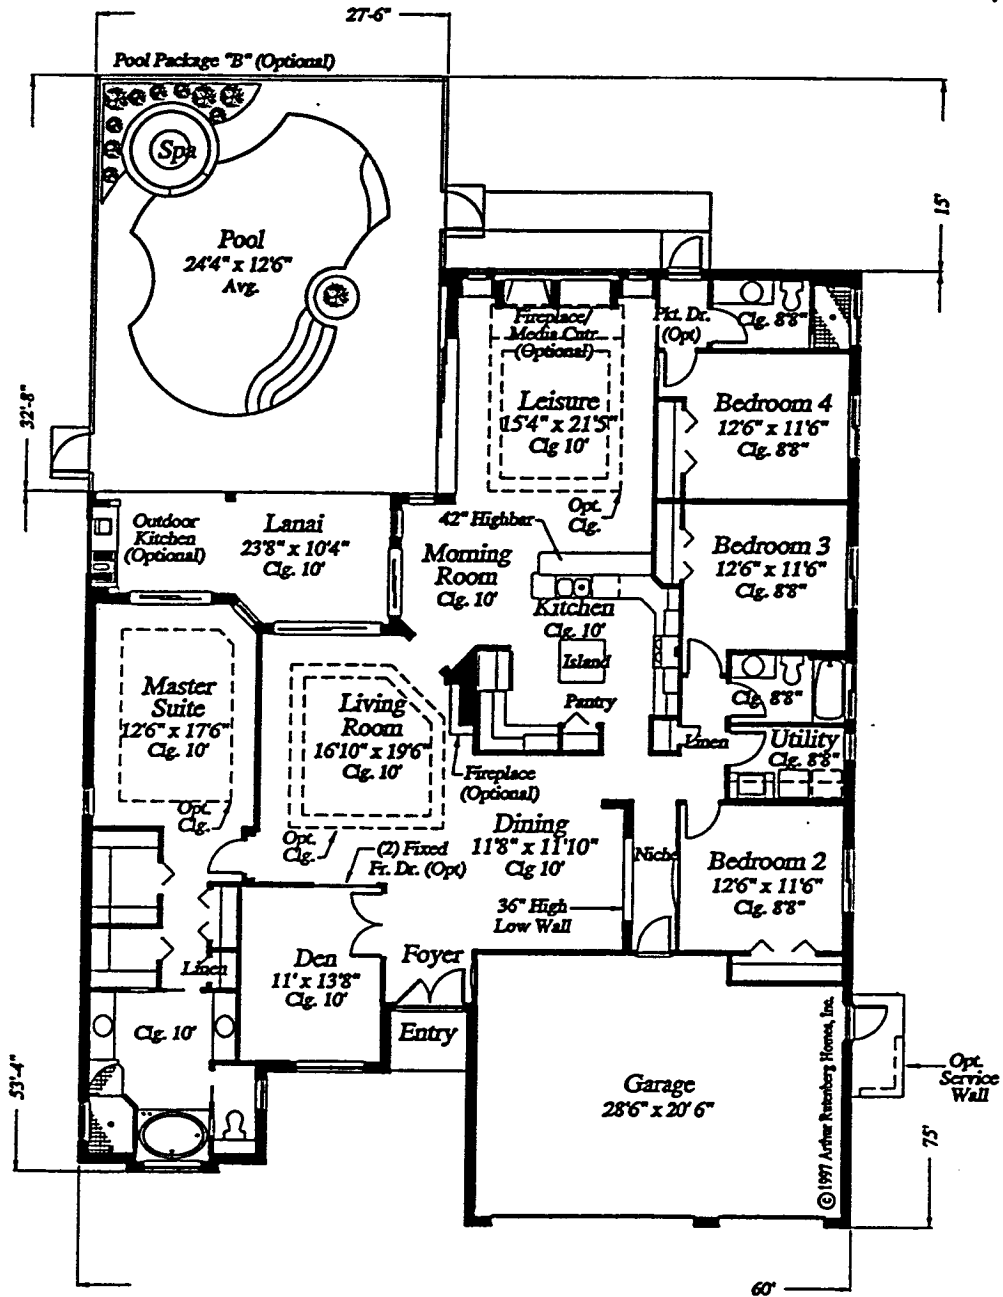

Coronado 431-03

2,909 square feet

Living	2,909 S.F.
Lanai	215 S.F.
Garage	606 S.F.
Entry	28 S.F.
Total	3,759 S.F.

Plans and specifications subject to change without notice. Certain items such as the pool, fireplace or roof tile shown may be optional. Reference should be made to the applicable specifications.

MEASUREMENT IN FEET