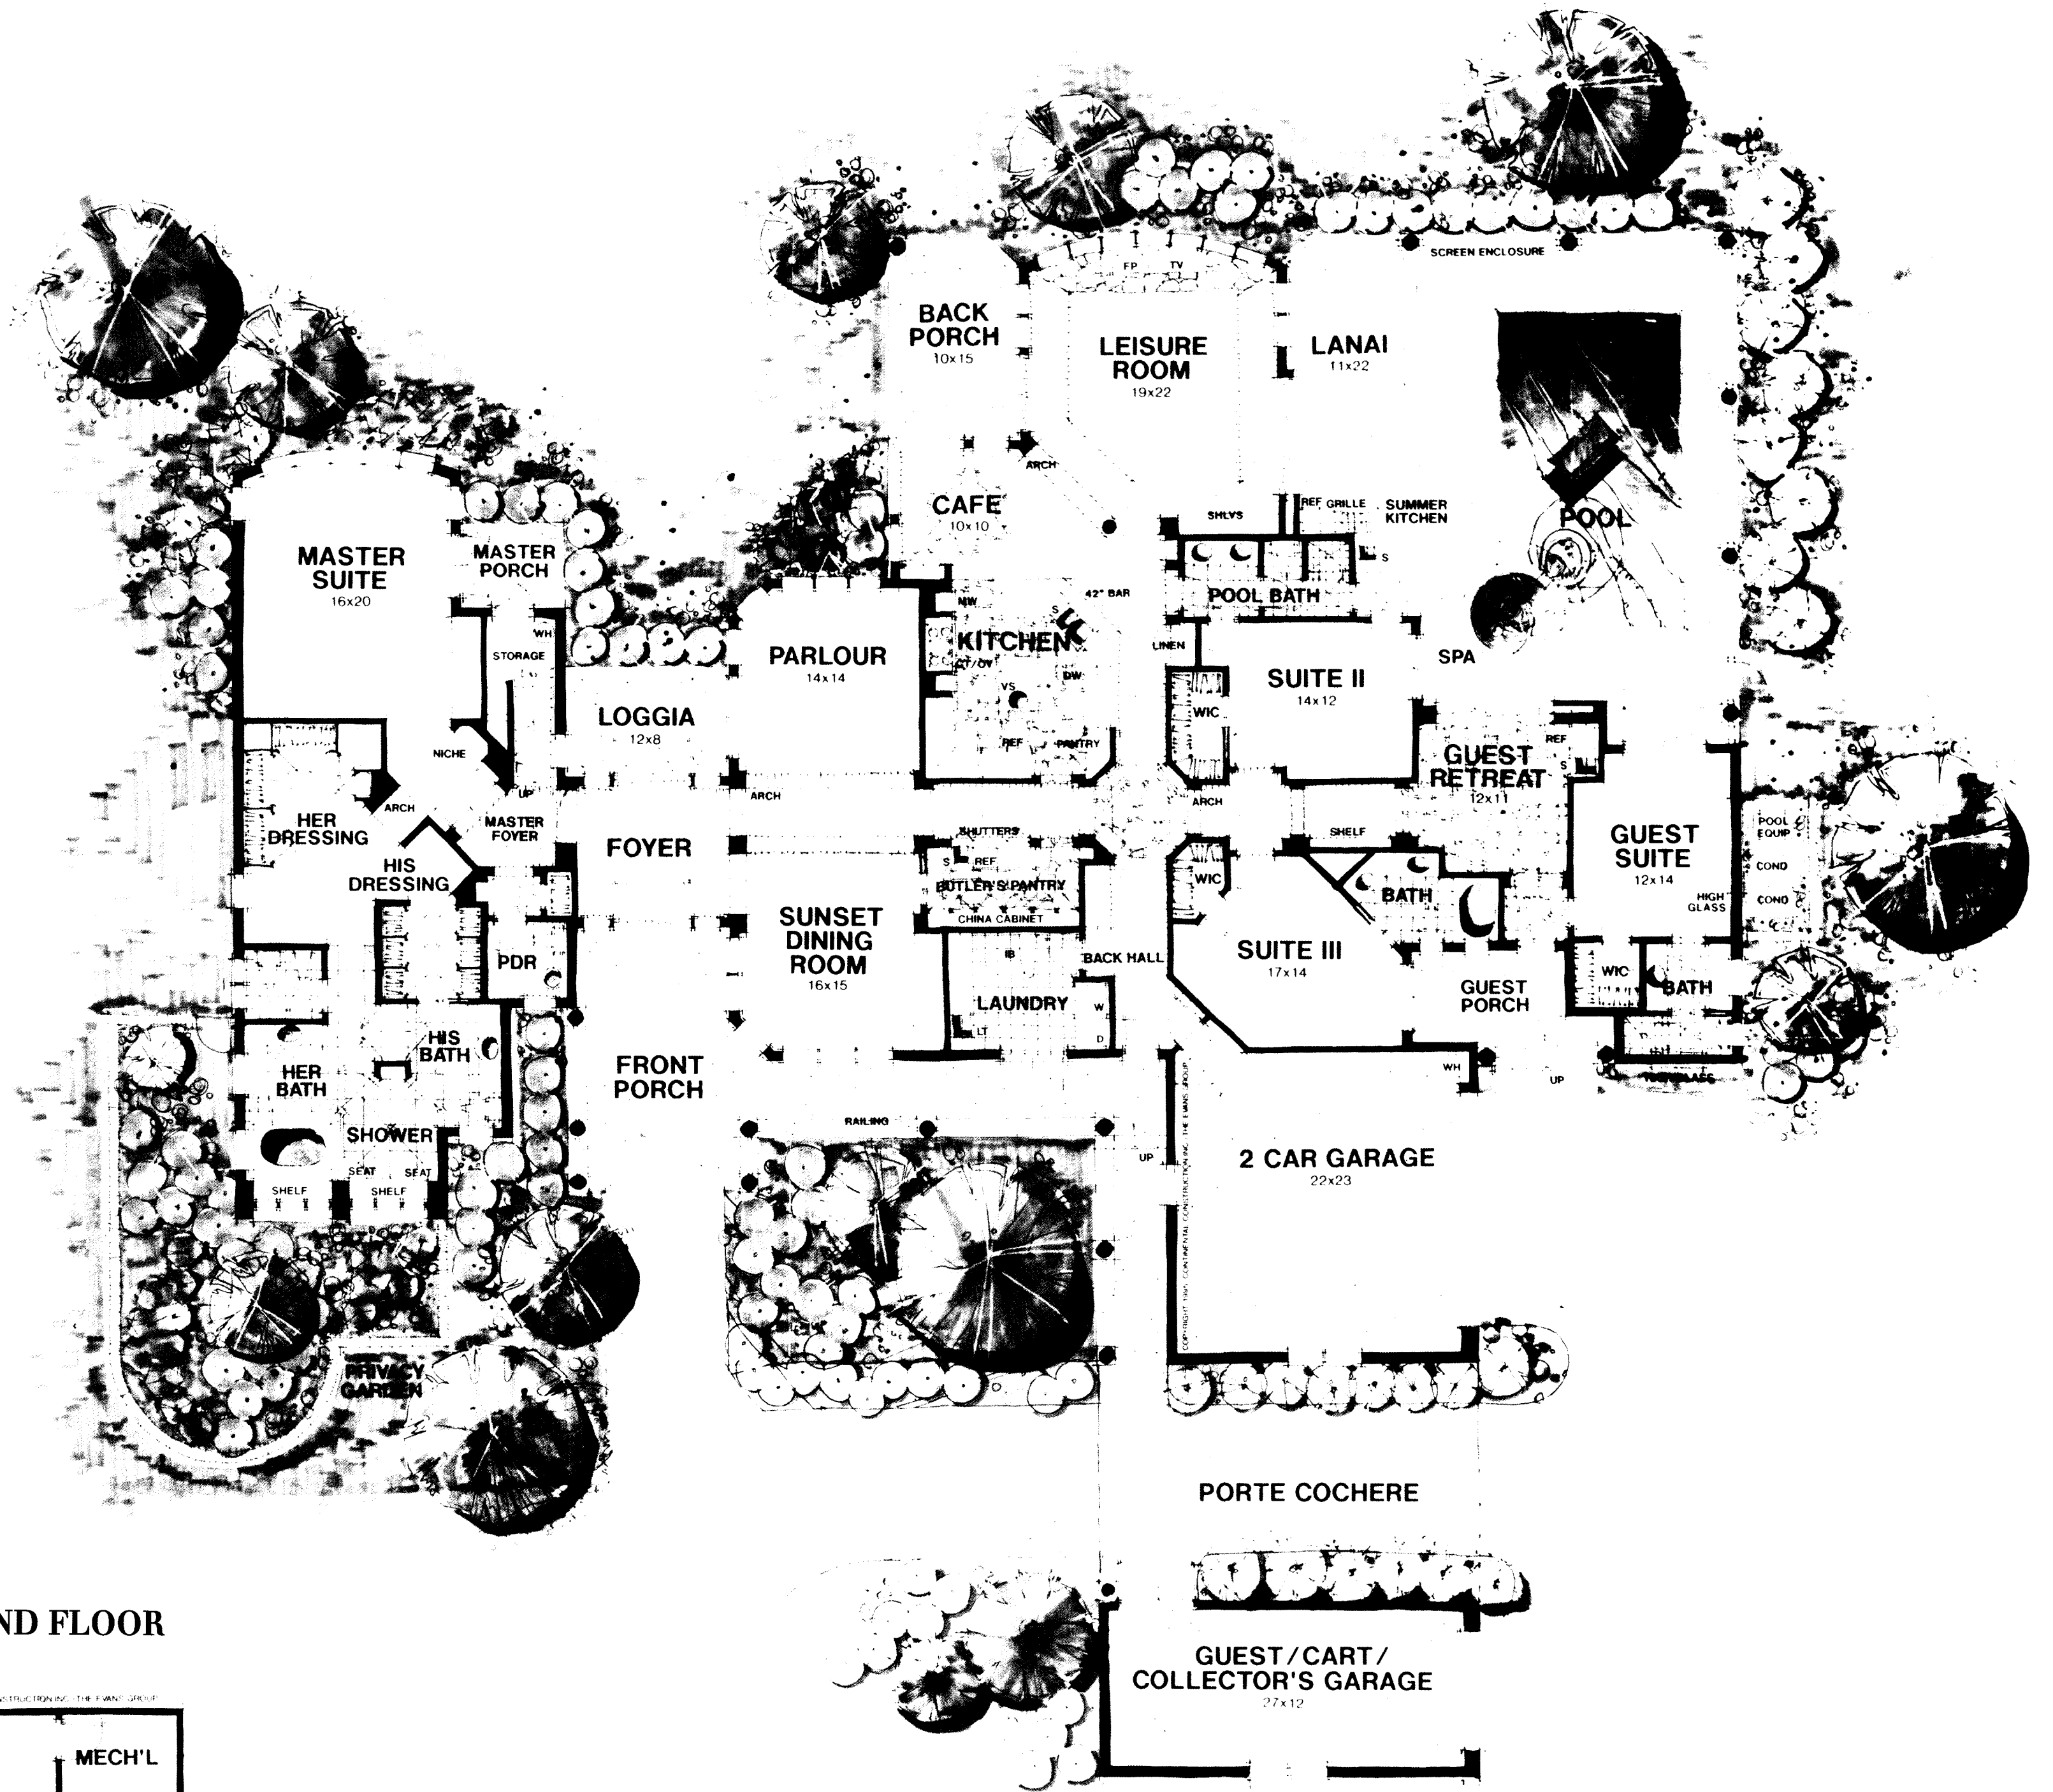

SITE PLAN

Artist Conception

SECOND FLOOR

This custom home in The Estates At Bay Colony Golf Club is created by Continental Construction Inc. These drawings are conceptual only and are for the convenience of reference. They should not be relied upon as representation, express or implied, of this home. The builder expressly reserves the right to make modifications, revisions and changes which it deems desirable in its sole and absolute discretion. Dimensions and square footages are approximate and may vary with actual construction.