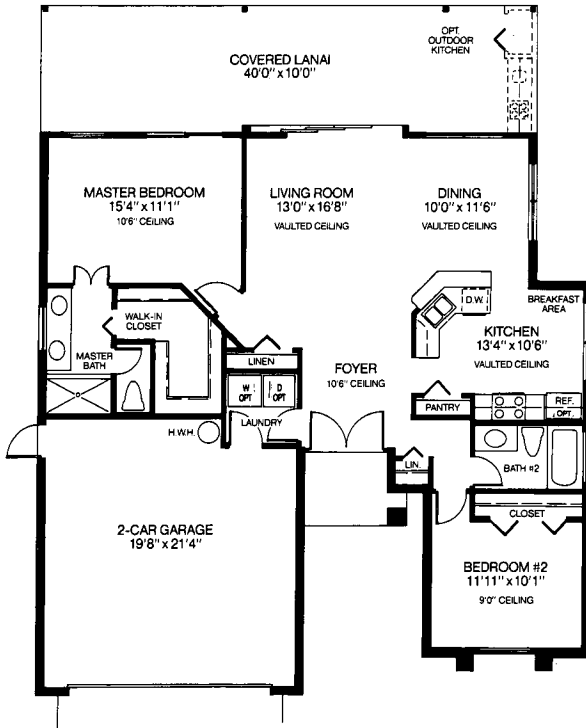

CONNECTICUT

2 Bedrooms, 2 Bathrooms, Living Room, Dining Room,
2-Car Garage

Artist Conception

Elevation A

Air Conditioned Living Area	1270
Total Square Footage	2145