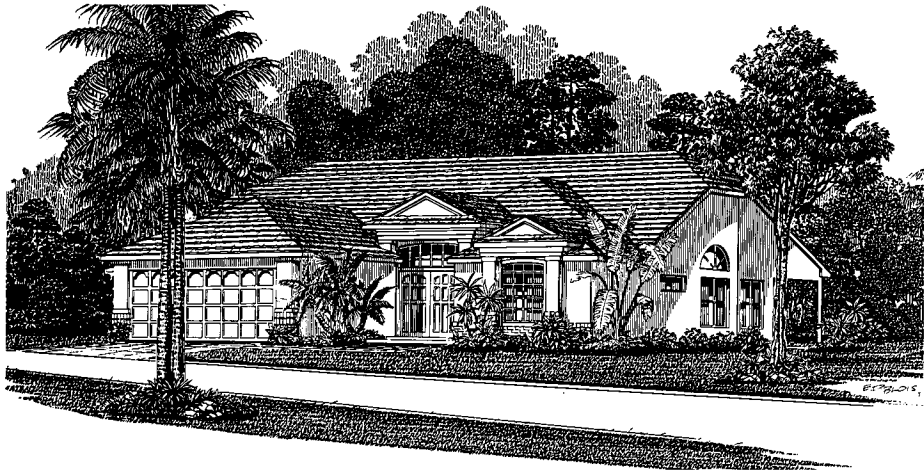

CONNECTICUT

2 Bedrooms, 2 Bathrooms, Living Room, Dining Room,
2-Car Garage

Artist Conception

Elevation A

Air Conditioned Living Area	1270
Total Square Footage	2145