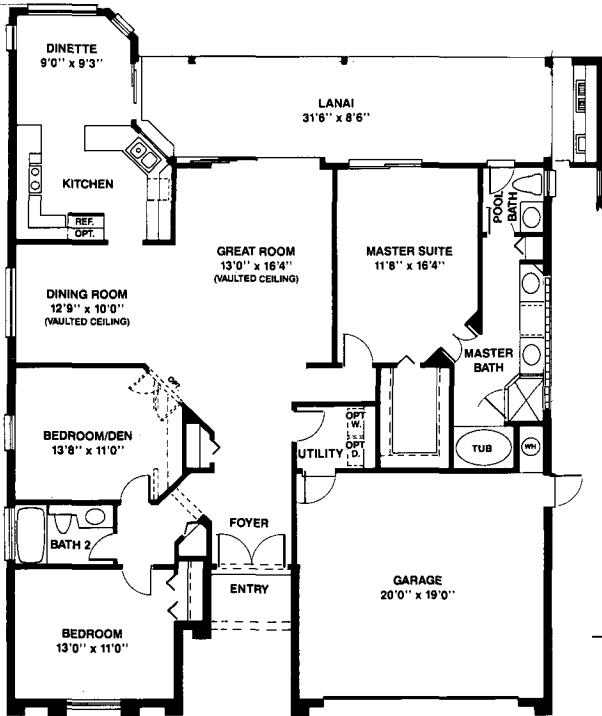

CHAMPLAIN

3 Bedrooms or 2 Bedrooms plus Den, Great Room,
Dining Room, 2 Bathrooms, 2-Car Garage

Artist Conception

Elevation A

Air Conditioned Living Area	1641
Total Square Footage	2476