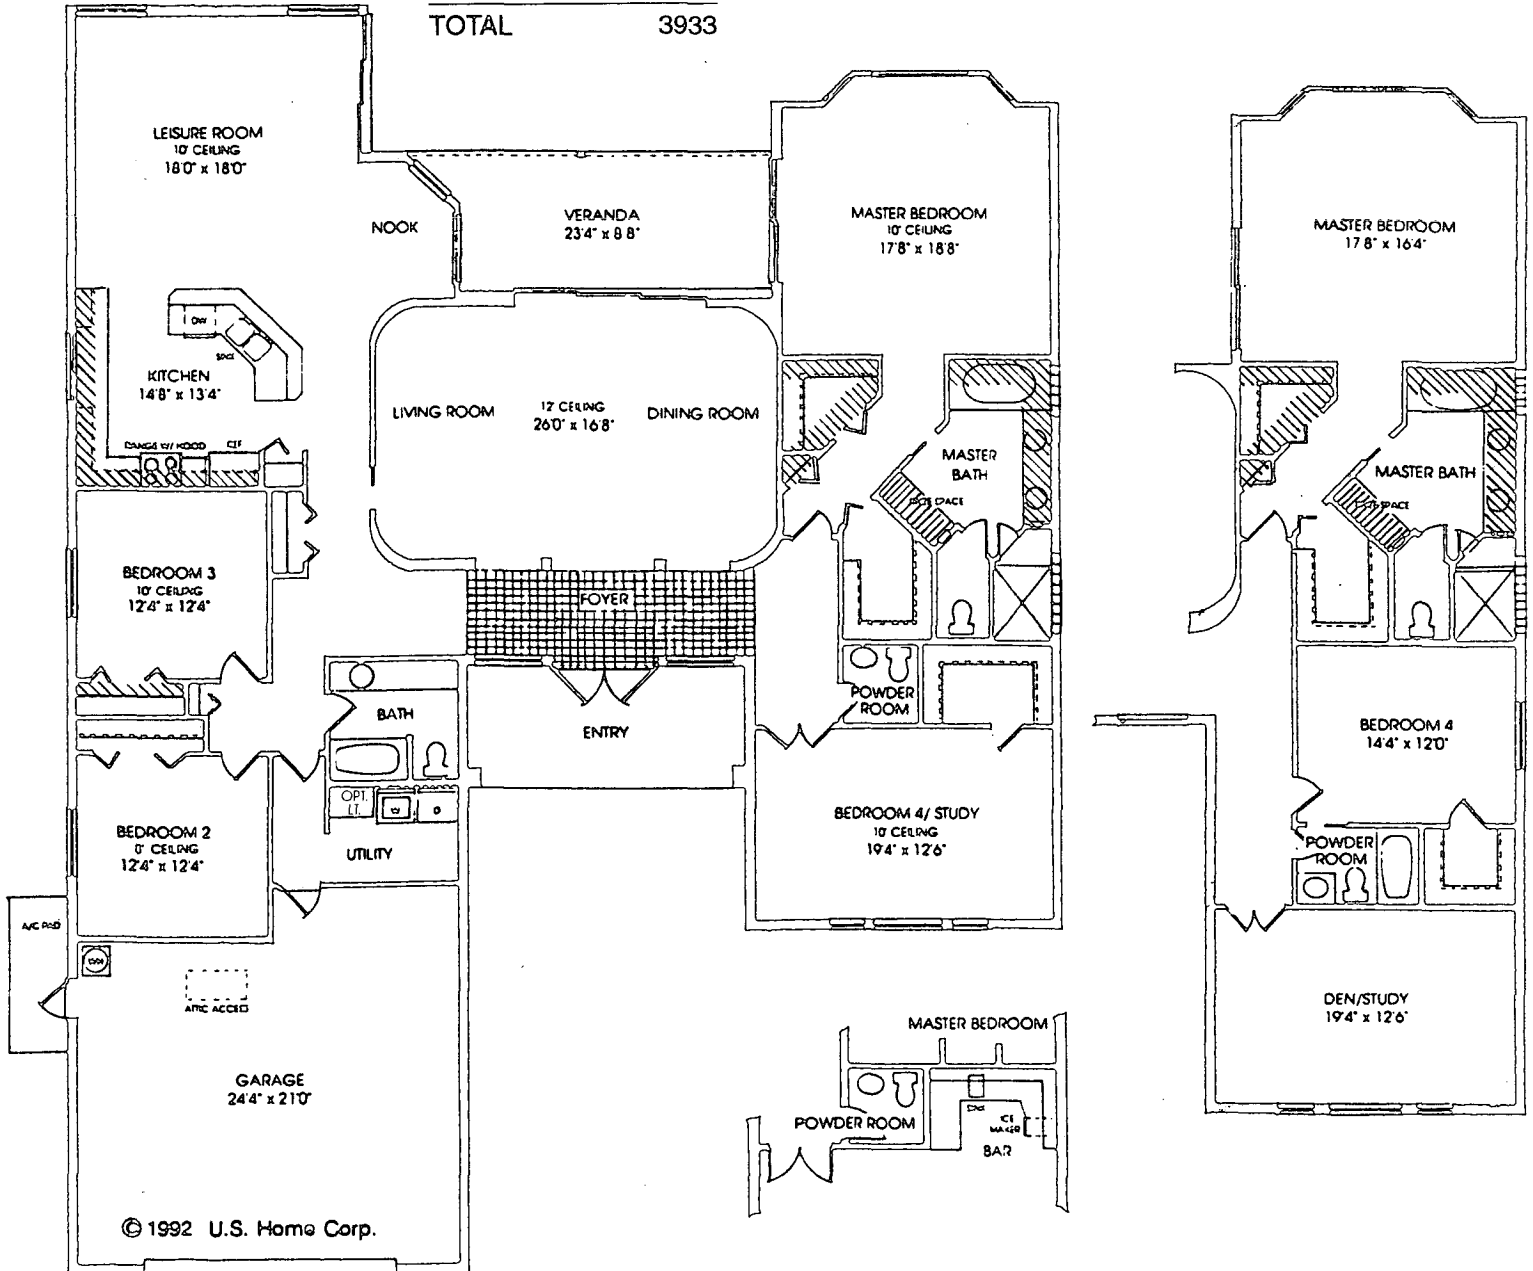

SQUARE FOOTAGE	
LIVING AREA	2990
GARAGE	600
LANAI	202
ENTRY	141
<b>TOTAL</b>	<b>3933</b>

ALL DIMENSIONS AS SHOWN ARE APPROXIMATE AND MAY VARY WITH THE ACTUAL CONSTRUCTION.