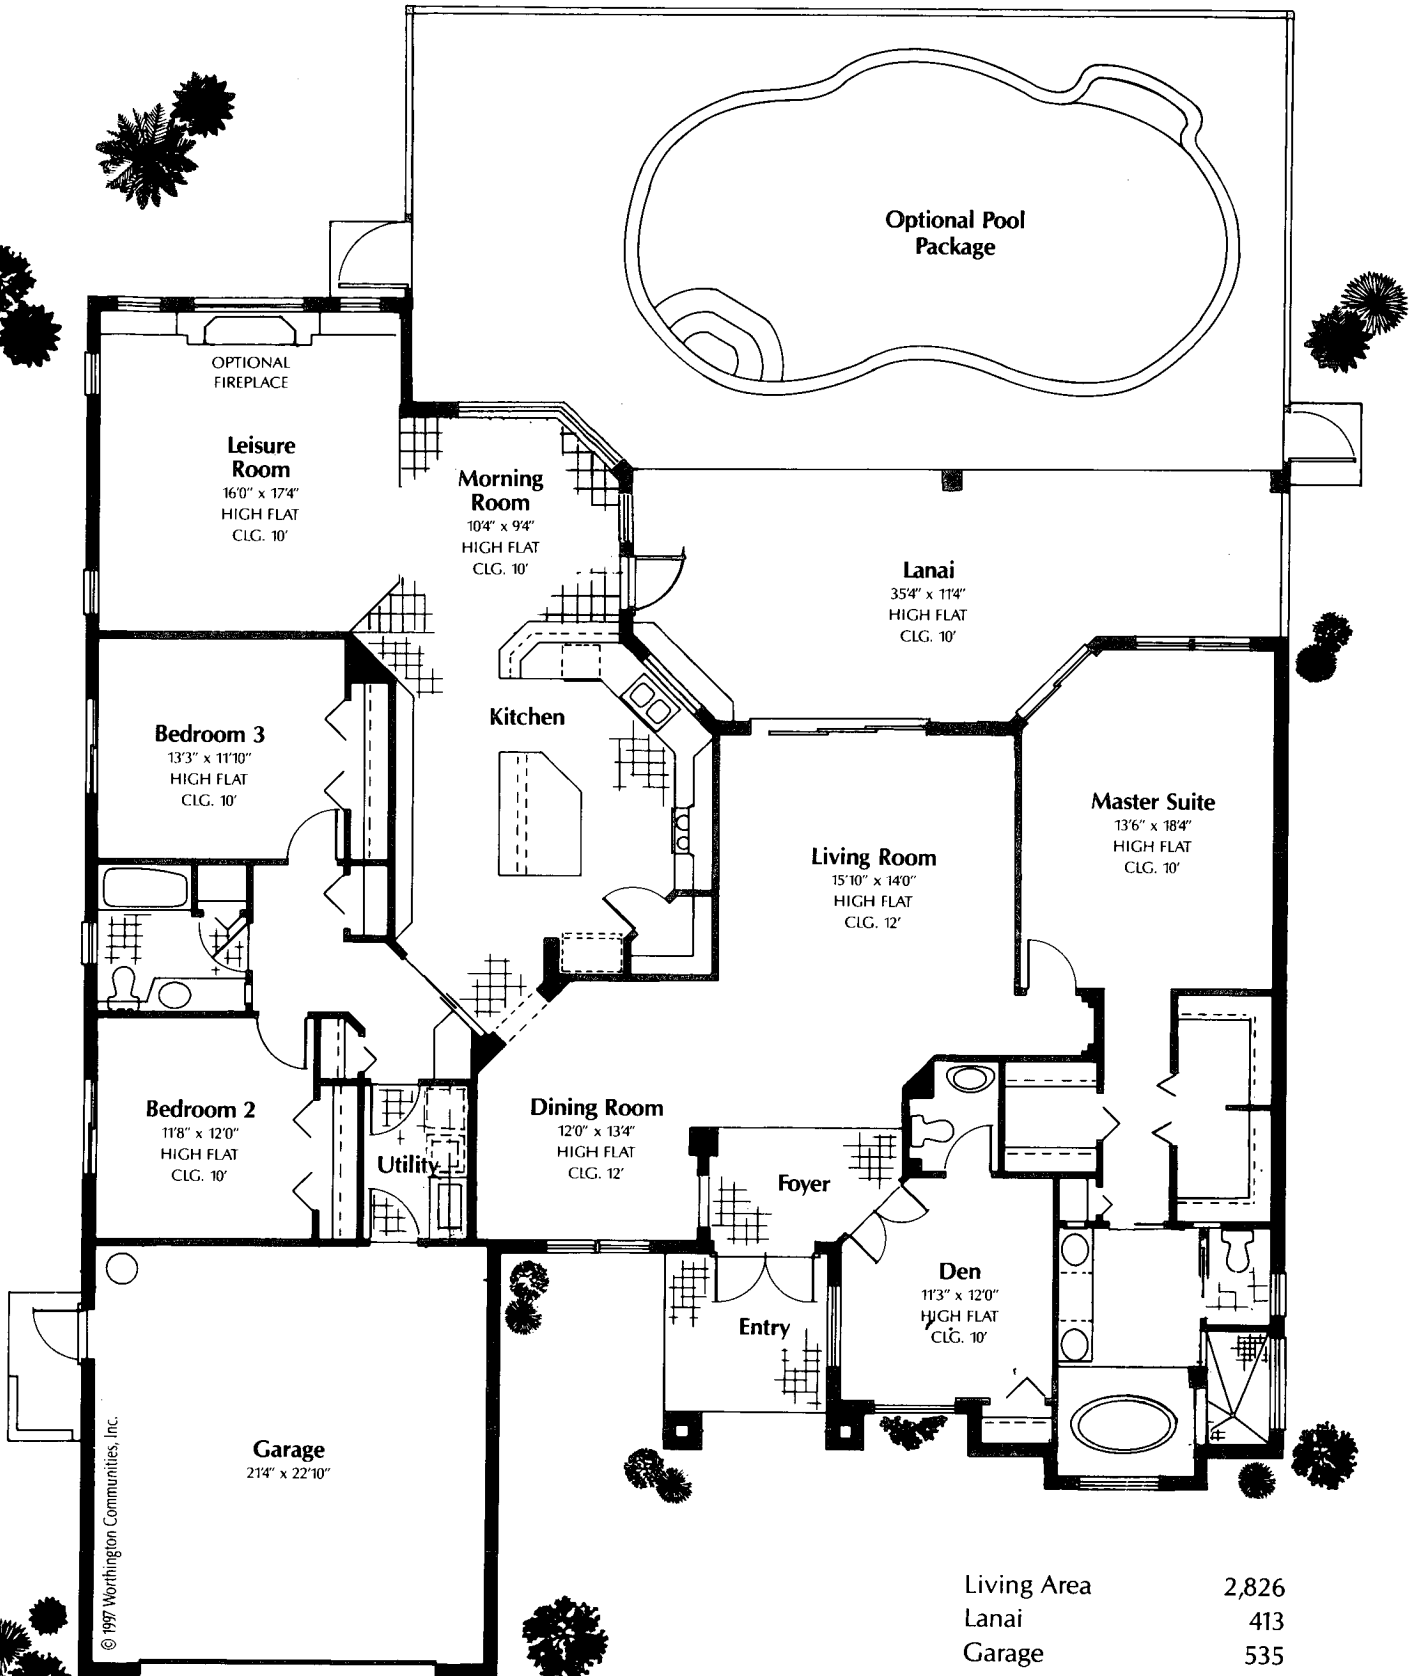

Cayman

© 1997 Worthington Communities, Inc.

Living Area	2,826
Lanai	413
Garage	535
Entry	164
Total Sq. Ft.	3,938