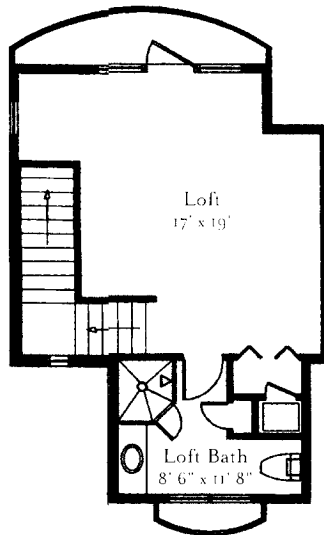

Catania L L (Options)

1 Bedroom Second Floor

Alt#1 Dimensions:

Standard Plan 3,345 sq. ft.
 Alt#1, Loft & Bedroom: 522 sq. ft.

 Total 3,867 sq. ft.

2 Bedroom Second Floor

Alt#1 Dimensions:

Standard Plan 3,345 sq. ft.
 Alt#1, Loft & Bedroom: 837 sq. ft.

 Total 4,182 sq. ft.

Cabana First Floor

Cabana Second Floor

Alt#3 Dimensions:

Cabana Suite 405 sq. ft.
 2nd Floor Cabana: 335 sq. ft.