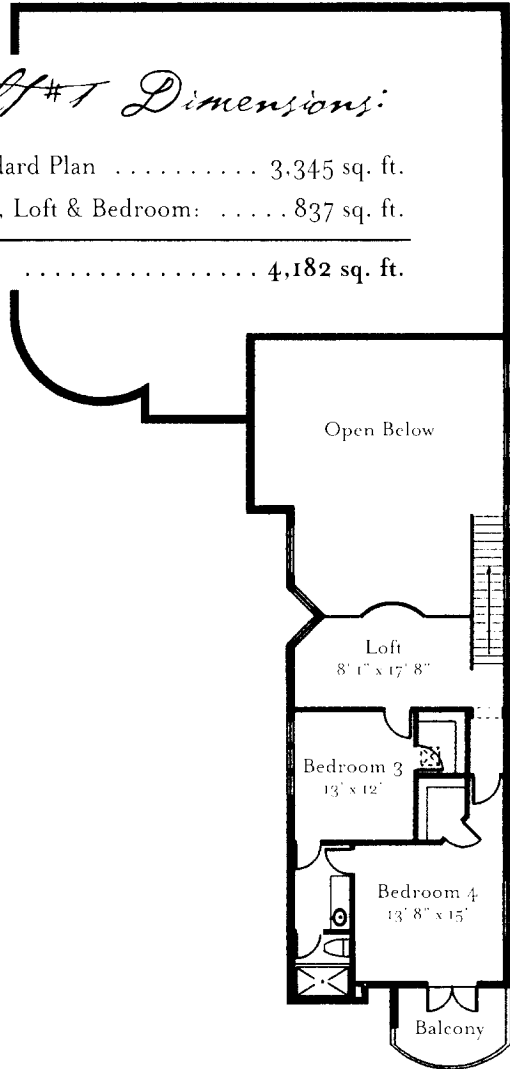

Catania L L (Options)

1 Bedroom Second Floor

Alt#1 Dimensions:

Standard Plan 3,345 sq. ft.
 Alt#1, Loft & Bedroom: 522 sq. ft.

 Total 3,867 sq. ft.

2 Bedroom Second Floor

Alt#1 Dimensions:

Standard Plan 3,345 sq. ft.
 Alt#1, Loft & Bedroom: 837 sq. ft.

 Total 4,182 sq. ft.

Cabana First Floor

Cabana Second Floor

Alt#3 Dimensions:

Cabana Suite 405 sq. ft.
 2nd Floor Cabana: 335 sq. ft.