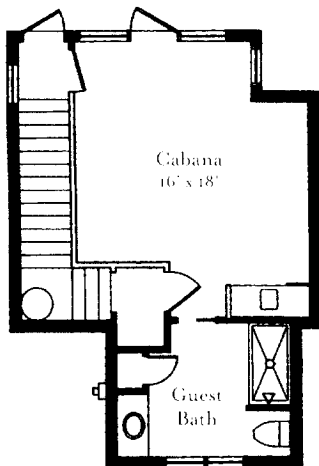

Catania L L (Options)

1 Bedroom Second Floor

Alt#1 Dimensions:

Standard Plan 3,345 sq. ft.
 Alt#1, Loft & Bedroom: 522 sq. ft.

 Total 3,867 sq. ft.

2 Bedroom Second Floor

Alt#1 Dimensions:

Standard Plan 3,345 sq. ft.
 Alt#1, Loft & Bedroom: 837 sq. ft.

 Total 4,182 sq. ft.

Cabana First Floor

Cabana Second Floor

Alt#3 Dimensions:

Cabana Suite 405 sq. ft.
 2nd Floor Cabana: 335 sq. ft.