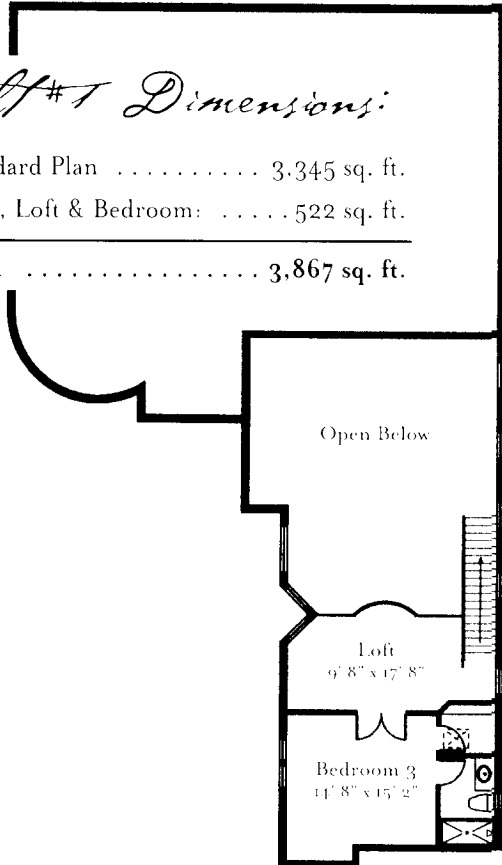

Catania L L (Options)

1 Bedroom Second Floor

Alt#1 Dimensions:

Standard Plan 3,345 sq. ft.
 Alt#1, Loft & Bedroom: 522 sq. ft.

 Total 3,867 sq. ft.

2 Bedroom Second Floor

Alt#1 Dimensions:

Standard Plan 3,345 sq. ft.
 Alt#1, Loft & Bedroom: 837 sq. ft.

 Total 4,182 sq. ft.

Cabana First Floor

Cabana Second Floor

Alt#3 Dimensions:

Cabana Suite 405 sq. ft.
 2nd Floor Cabana: 335 sq. ft.