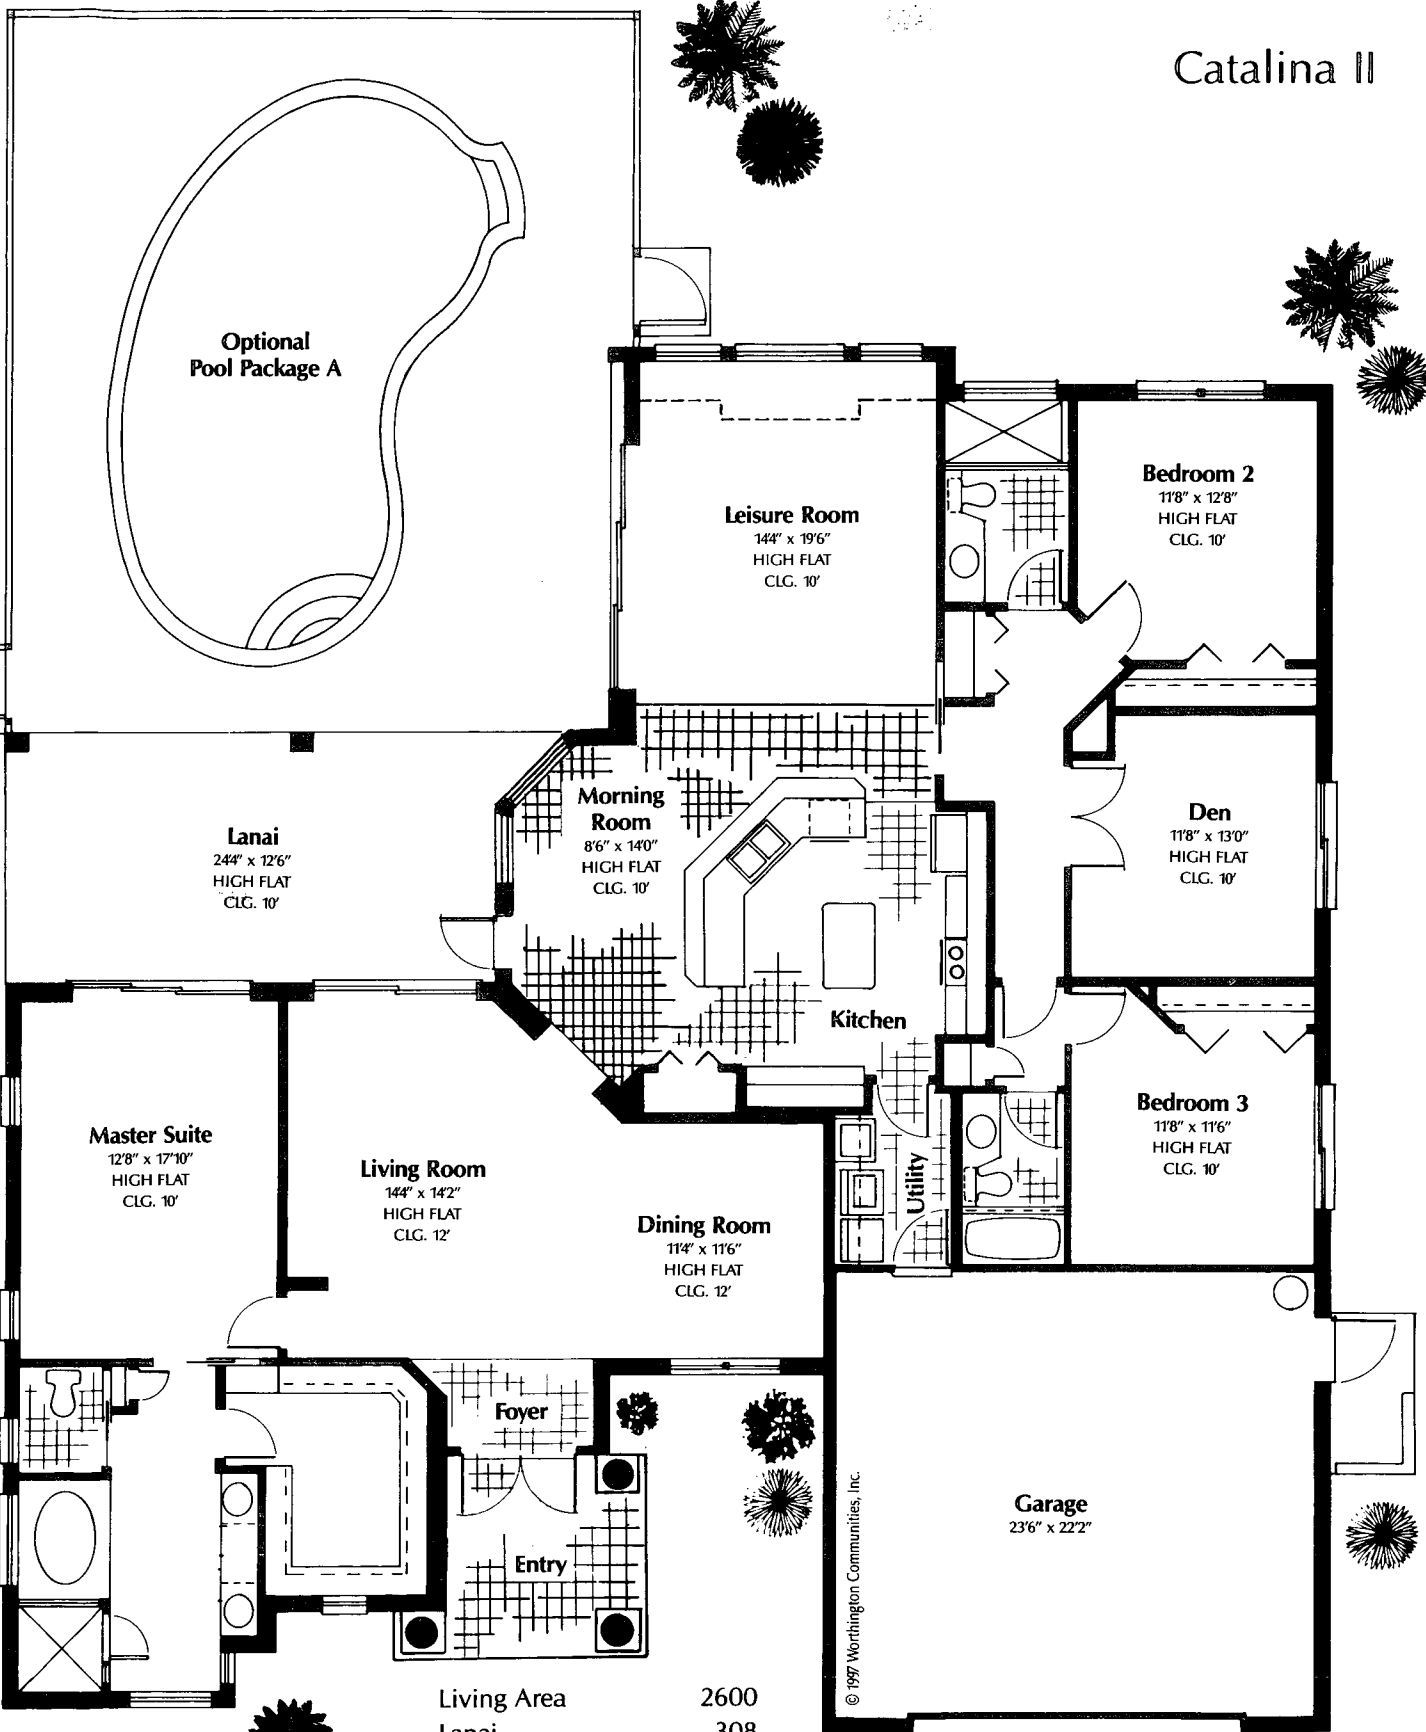

Catalina II

Living Area	2600
Lanai	308
Garage	567
Entry	95
Total Sq. Ft.	3570

© 1997 Worthington Communities, Inc.