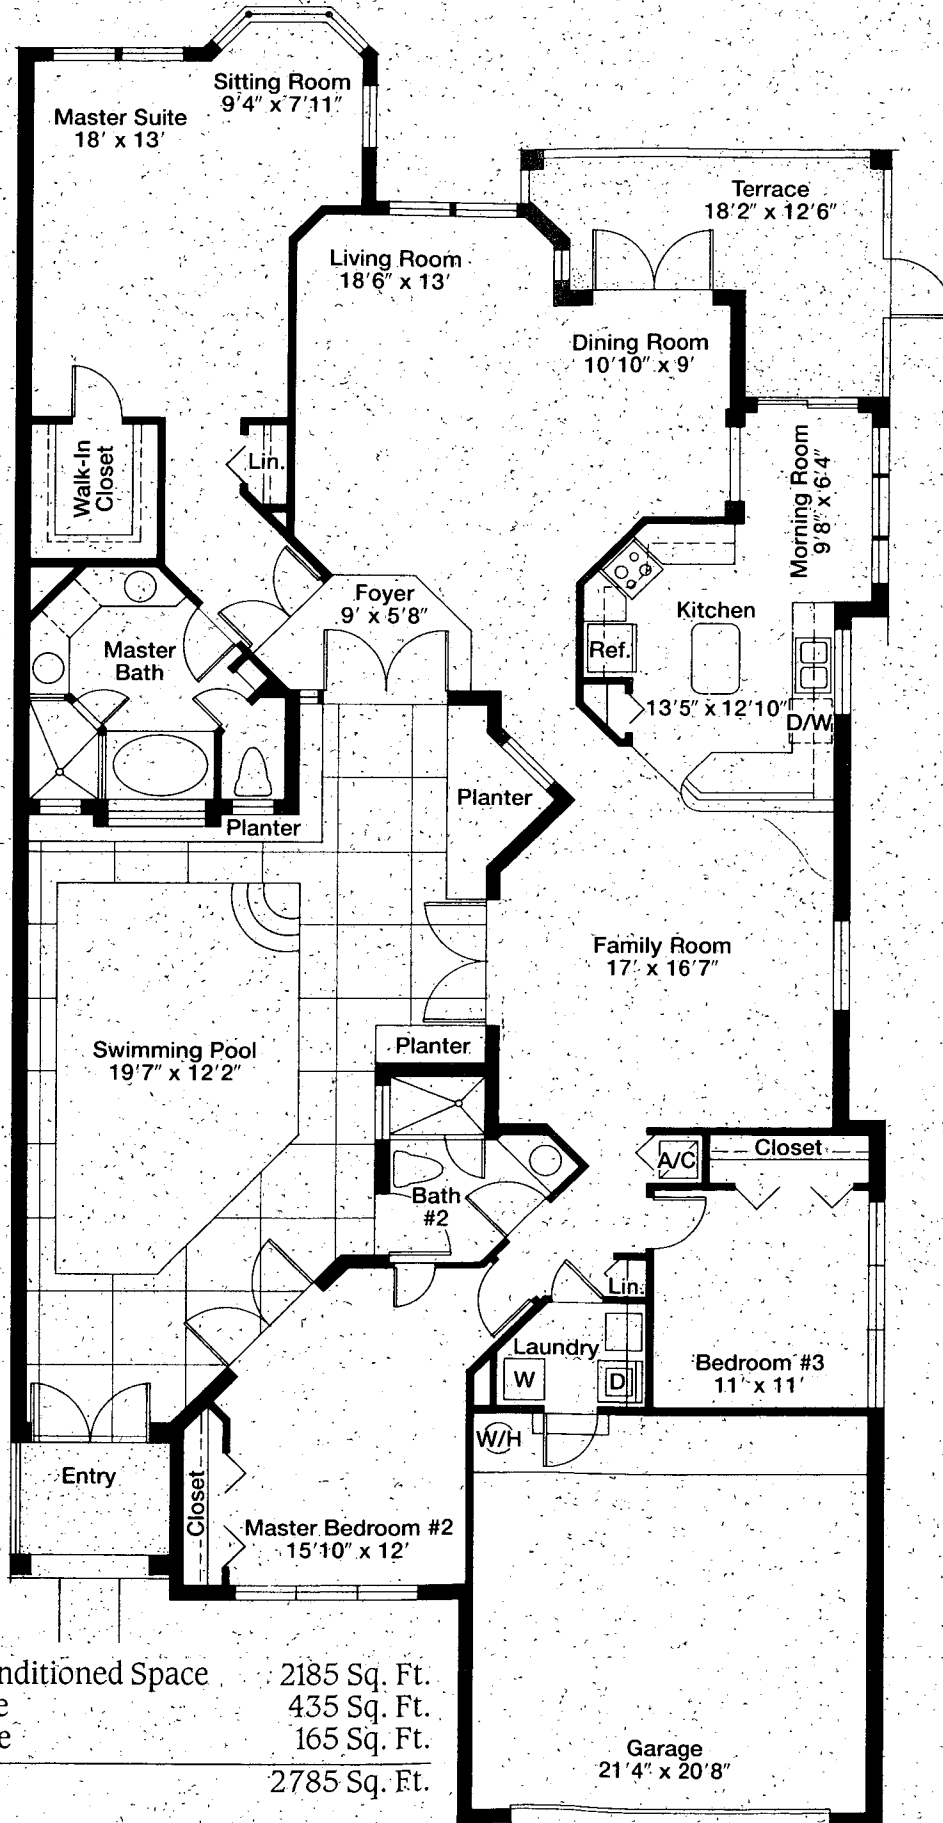

# Castle Harbour

3 Bedrooms, 2 Baths and Family Room

Air Conditioned Space	2185 Sq. Ft.
Garage	435 Sq. Ft.
Terrace	165 Sq. Ft.
<b>Total</b>	<b>2785 Sq. Ft.</b>

All dimensions and specifications are approximate and are subject to change without notice.