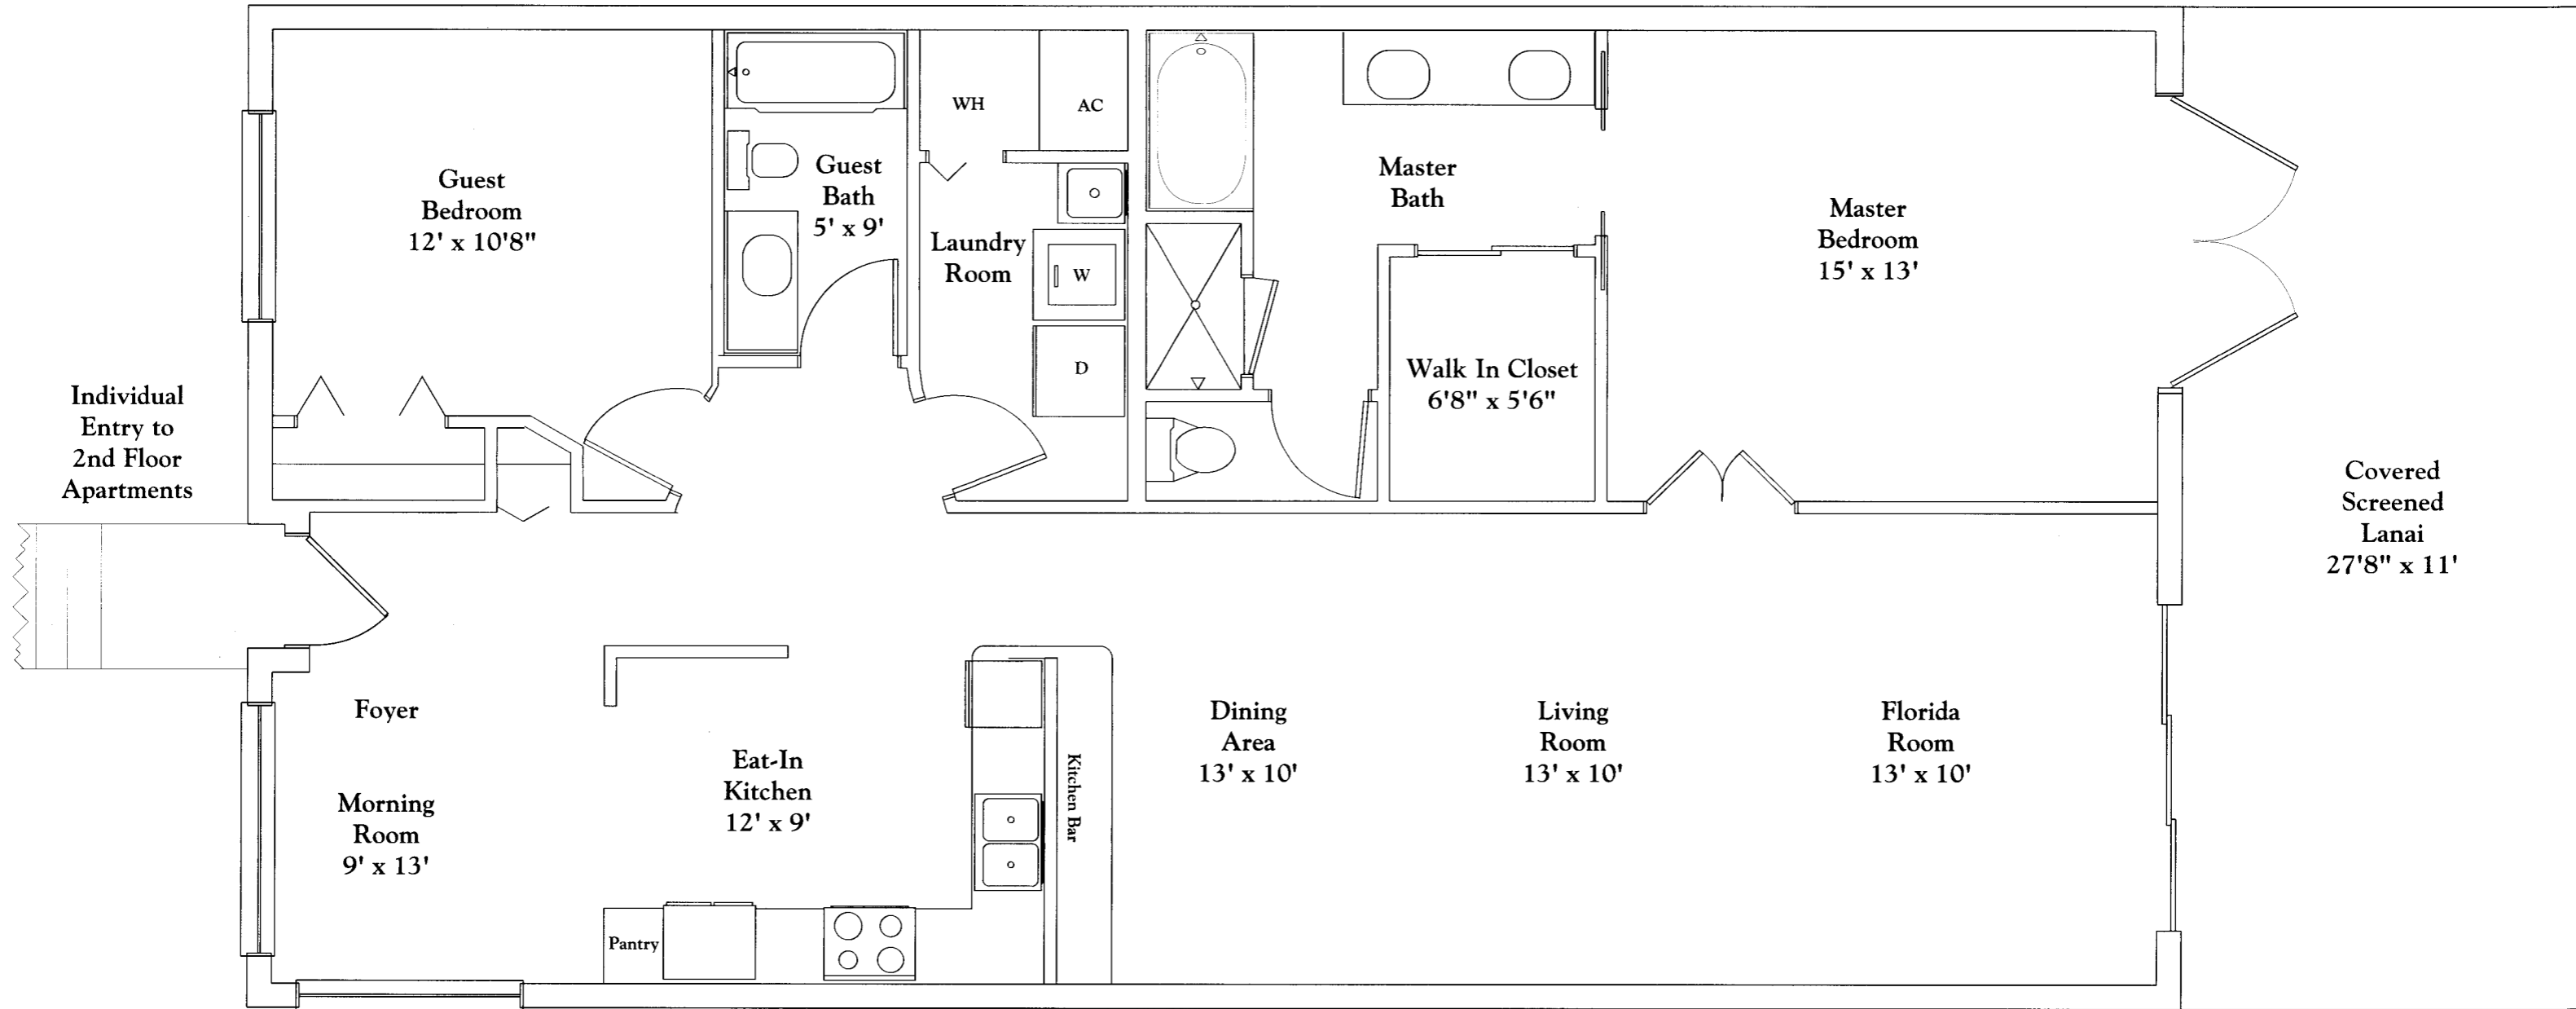

Cascades

2 Bedroom, 2 Bathroom Condominium

<i>Square Footage</i>	
Living Area	1,349
Lanai	304
Garage	288
Total	1,941

Falling Waters
A GATED COMMUNITY

Dimensions and specifications are approximate and subject to change without notice.