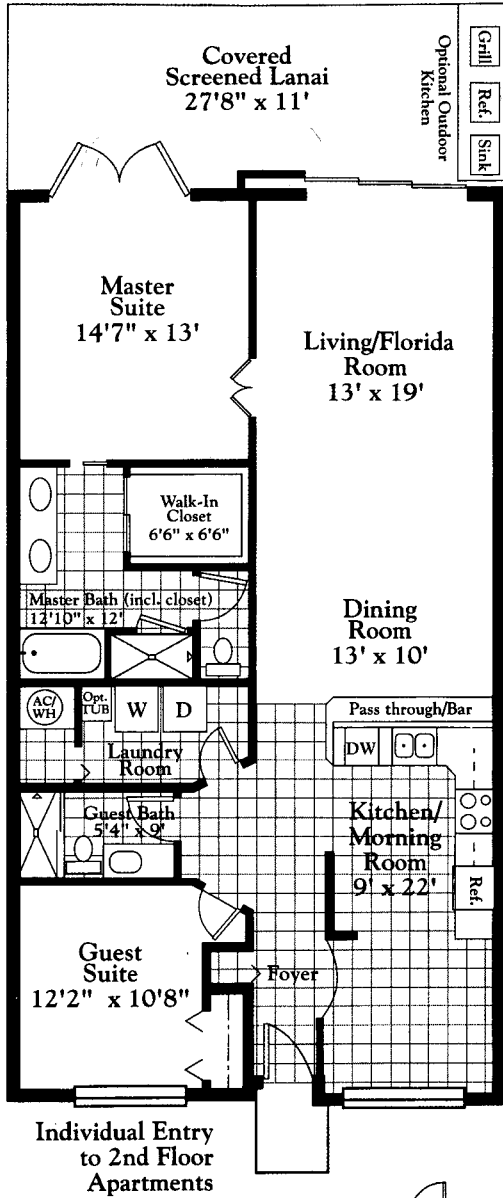

CASCADES

Two bedroom, two bath

Three bedroom, two bath

Living area
1,351 sq. ft.

Lanai 304 sq. ft.

Garage 288 sq. ft.

TOTAL
1,943 sq. ft.

Living area
1,551 sq. ft.

Lanai 333 sq. ft.

Garage 288 sq. ft.

TOTAL
2,172 sq. ft.