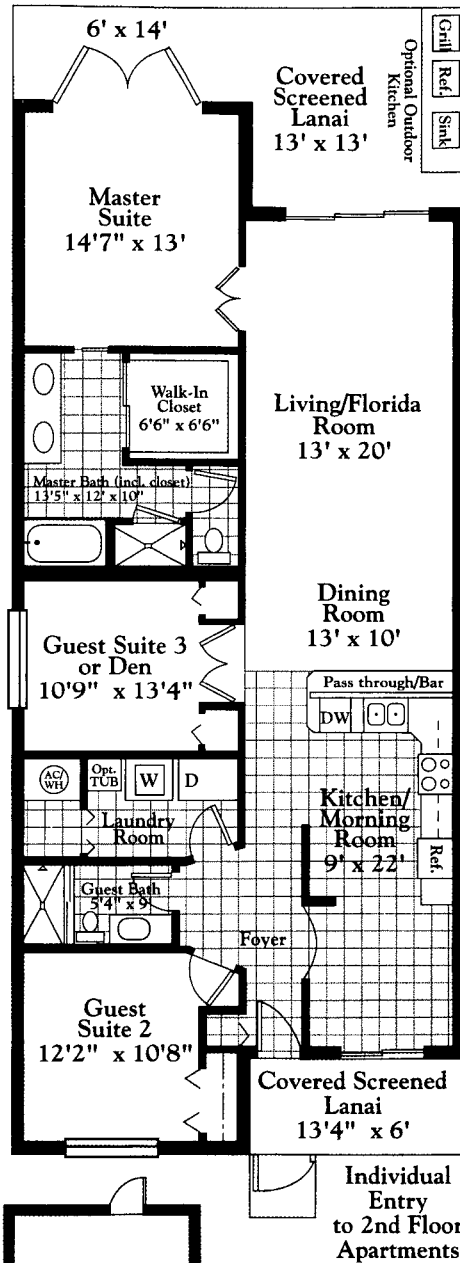

CASCADES

Two bedroom, two bath

Three bedroom, two bath

Living area
1,351 sq. ft.

Lanai 304 sq. ft.

Garage 288 sq. ft.

TOTAL
1,943 sq. ft.

Living area
1,551 sq. ft.

Lanai 333 sq. ft.

Garage 288 sq. ft.

TOTAL
2,172 sq. ft.