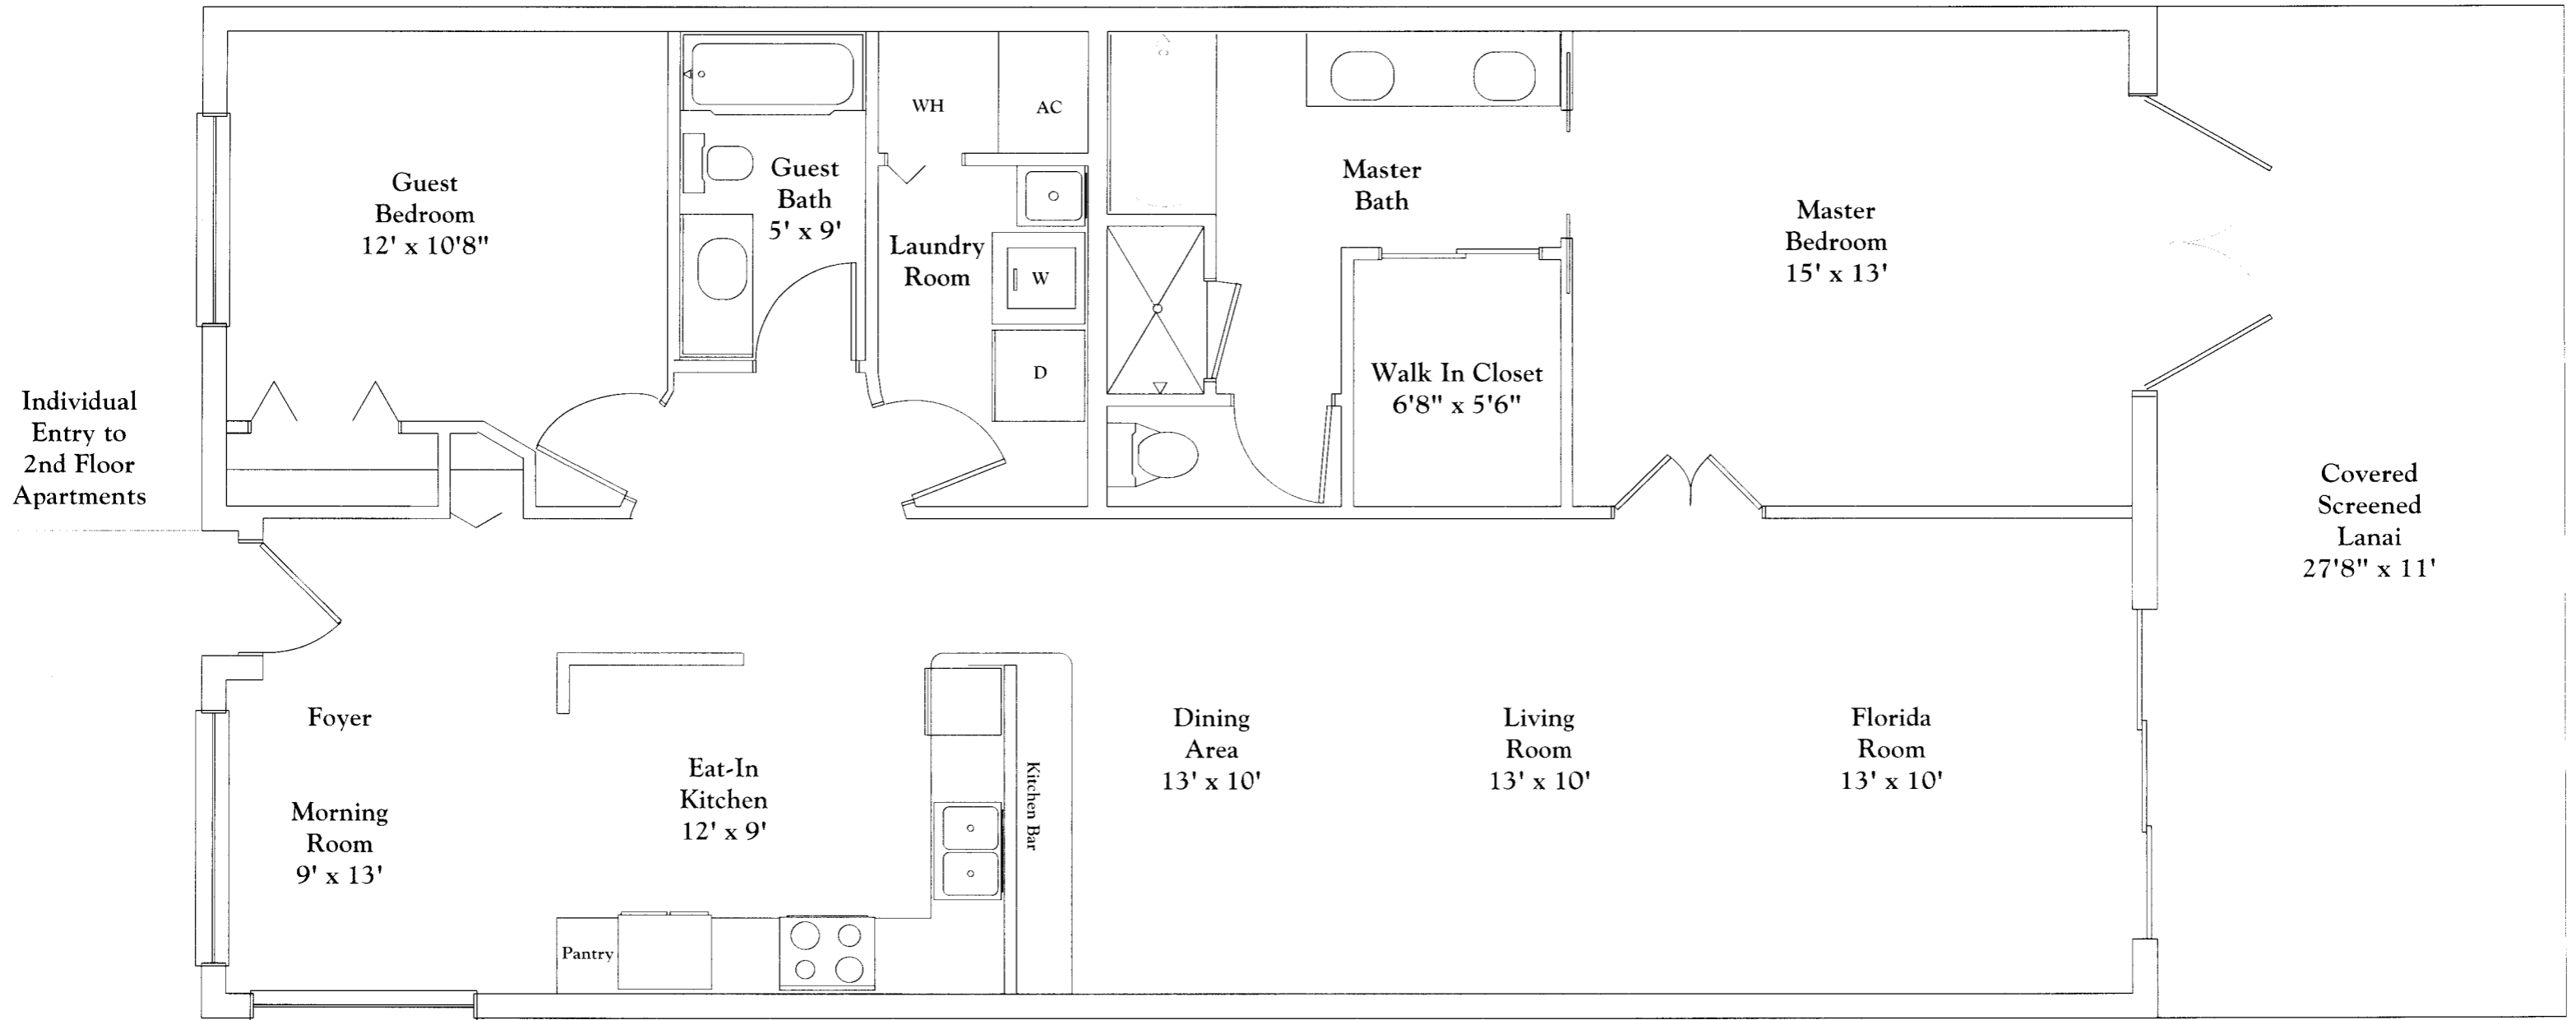

## 2 Bedroom, 2 Bathroom Condominium

<i>Square Footage</i>	
Living Area	1,349
Lanai	304
Garage	288
<b>Total</b>	<b>1,941</b>

*Falling Waters*  
A GATED COMMUNITY

Dimensions and specifications are approximate and subject to change without notice.