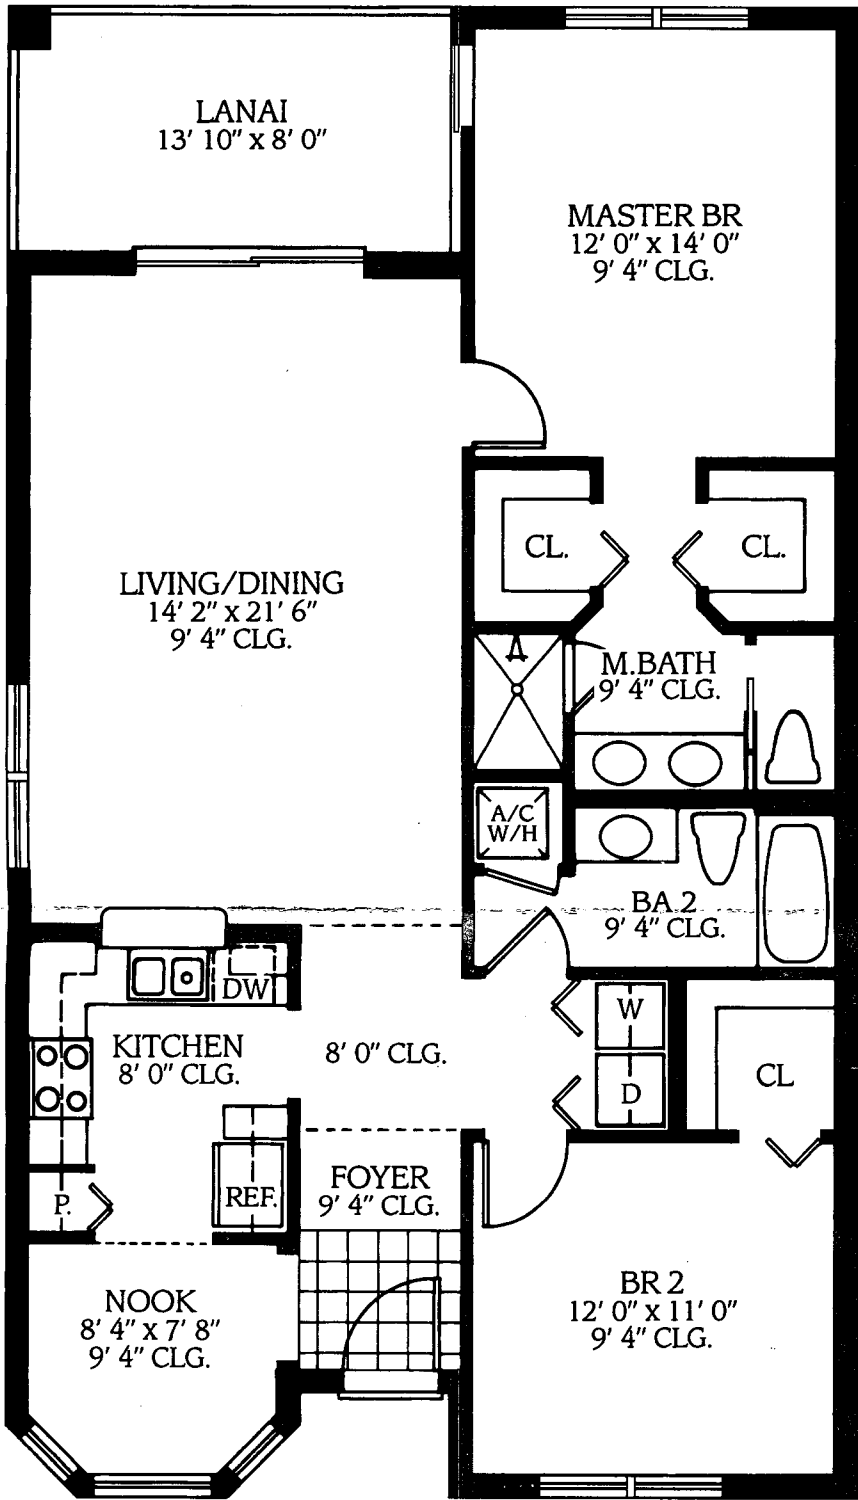

CARRINGTON

END UNIT

CENTER UNIT

E N D U N I T	
Living Area	1,213 Sq. Ft.
Lanai	118 Sq. Ft.
Entry	124 Sq. Ft.
TOTAL	1,455 Sq. Ft.

C E N T E R U N I T	
Living Area	1,183 Sq. Ft.
Lanai	115 Sq. Ft.
Entry	96 Sq. Ft.
TOTAL	1,394 Sq. Ft.