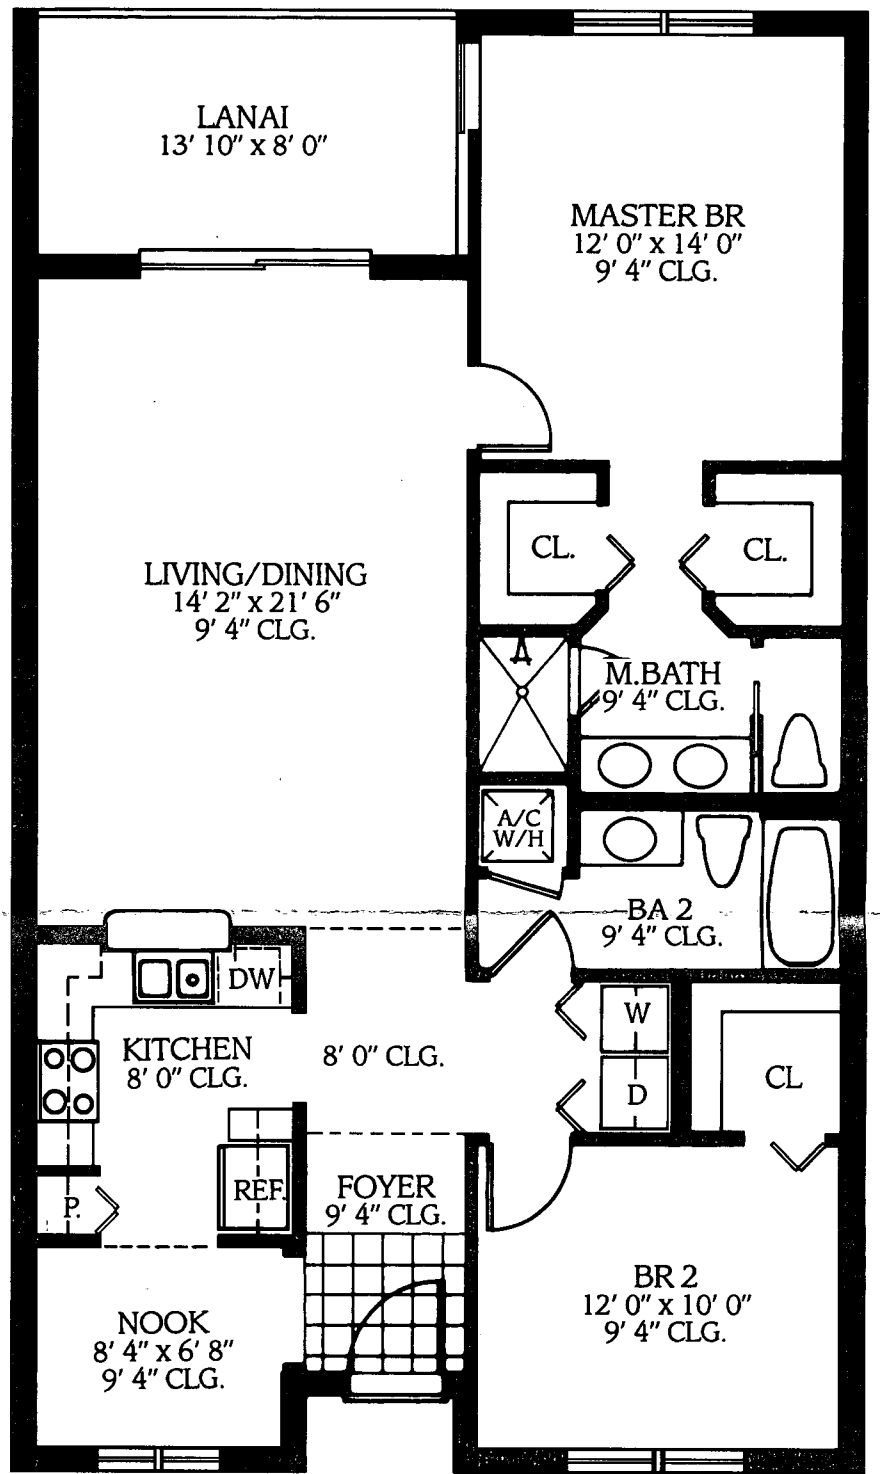

CARRINGTON

END UNIT

CENTER UNIT

E N D U N I T	
Living Area	1,213 Sq. Ft.
Lanai	118 Sq. Ft.
Entry	124 Sq. Ft.
TOTAL	1,455 Sq. Ft.

C E N T E R U N I T	
Living Area	1,183 Sq. Ft.
Lanai	115 Sq. Ft.
Entry	96 Sq. Ft.
TOTAL	1,394 Sq. Ft.