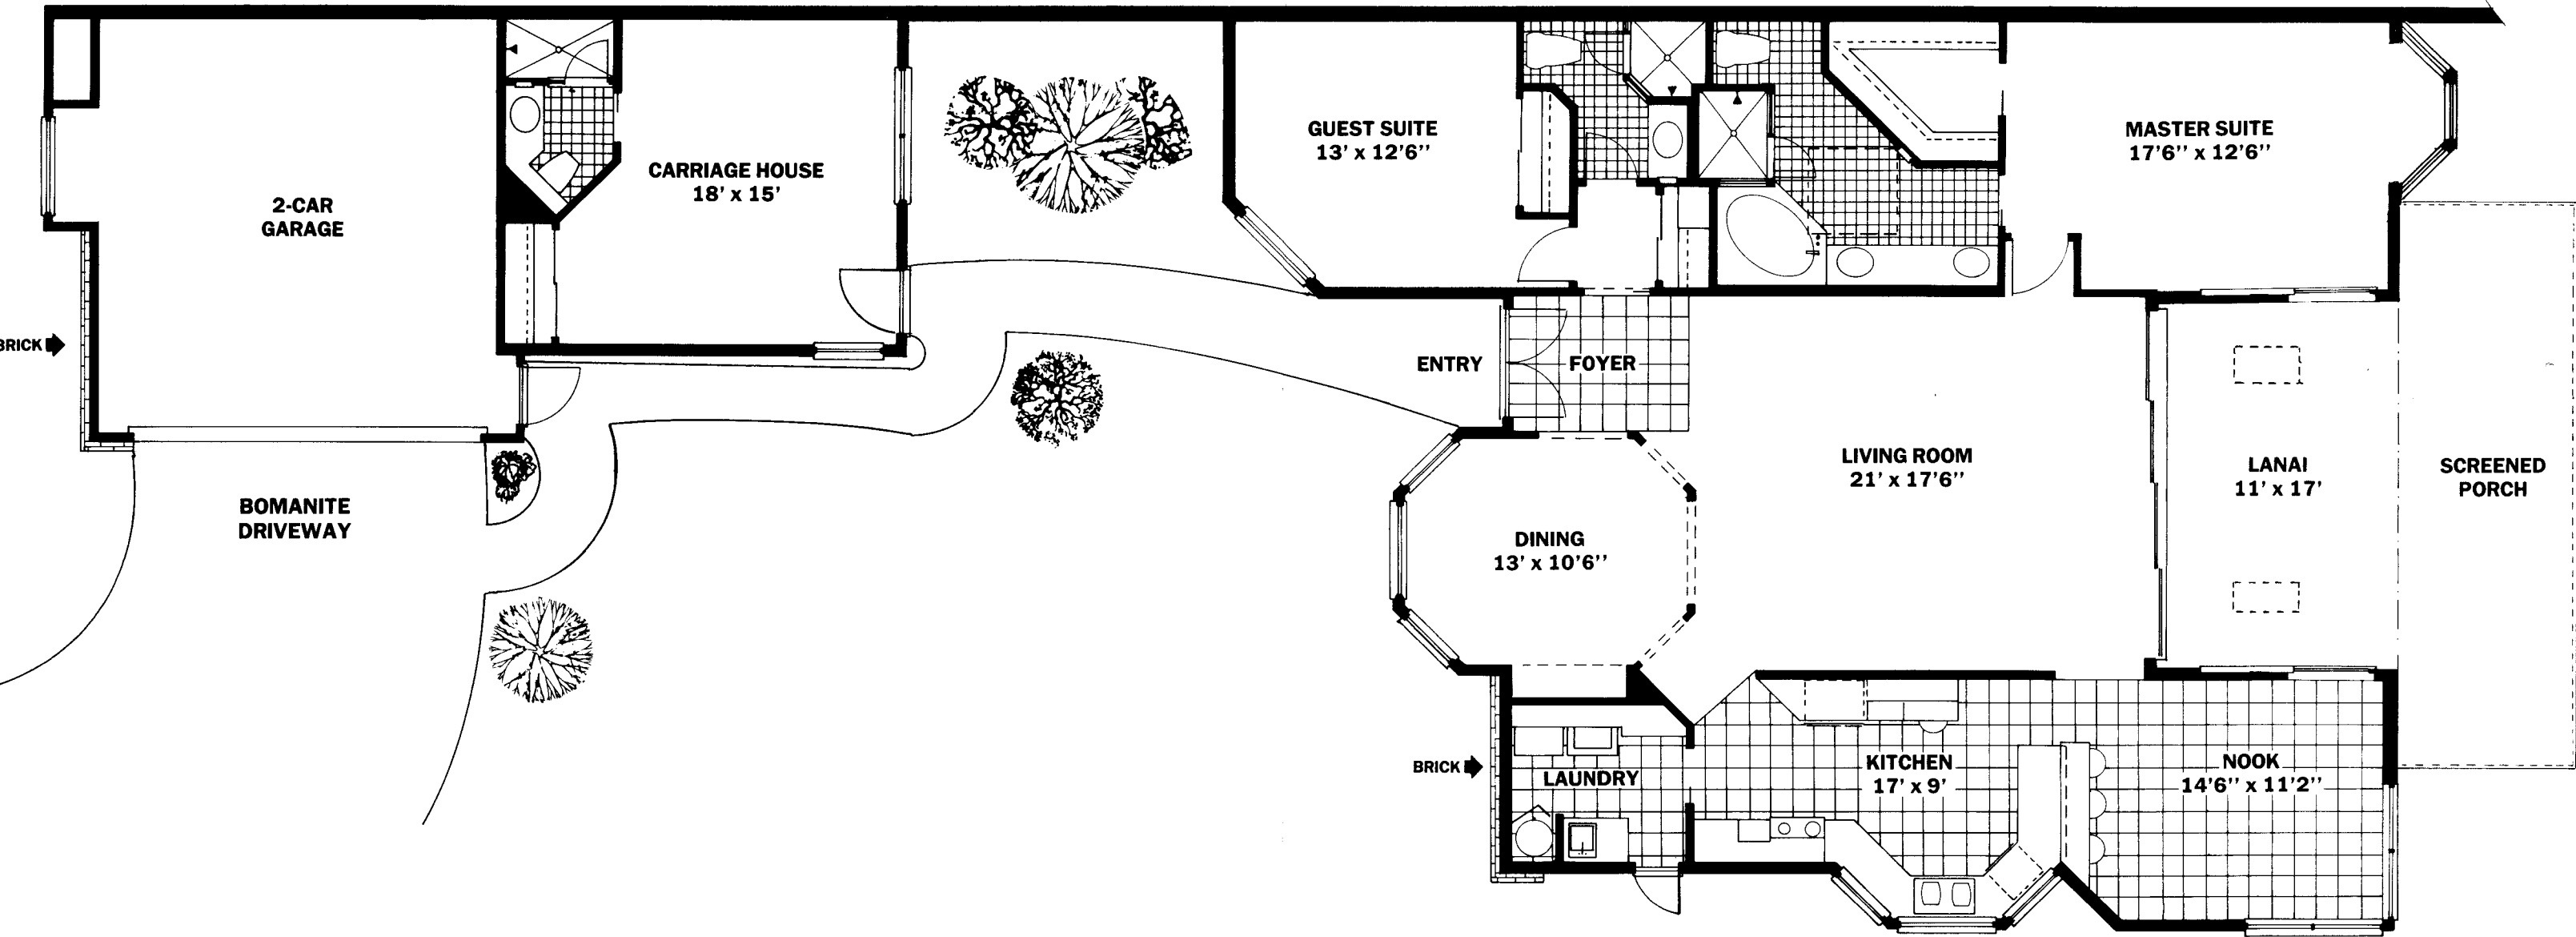

# Carriage Home

THREE BEDROOM (INCLUDING CARRIAGE HOUSE), FORMAL DINING ROOM, THREE BATH, GARAGE. TOTAL: 2741 SQ. FT.

LIVING AREA	1,833 SQ. FT.
GARAGE	396 SQ. FT.
LANAI	197 SQ. FT.
ENTRY	34 SQ. FT.
CARRIAGE HOUSE	301 SQ. FT.
<b>TOTAL</b>	<b>2,761 SQ. FT.</b>

ALL REFERENCES TO SQUARE FOOTAGE AND ROOM DIMENSIONS ARE APPROXIMATE AND SUBJECT TO CHANGE.