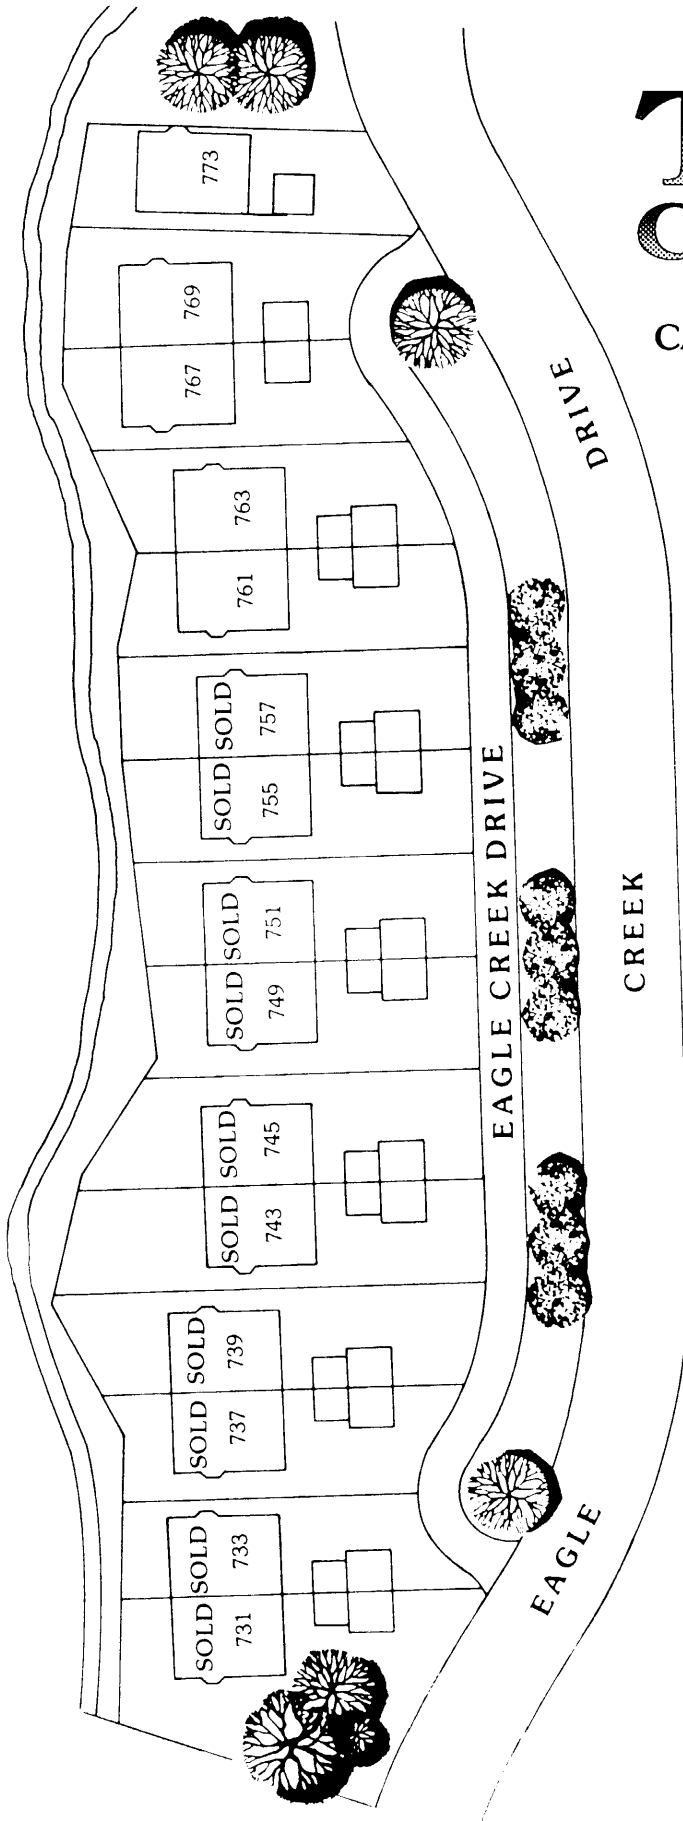

The Ibis Carriage Home

CARRIAGE HOME TRACT A SITE PLAN PHASE 1

LAKE

Eagle Creek Country Club is ideally located halfway between Naples and Marco Island. It is only ten minutes from the beaches and the fashionable boutiques of Marco Island. The prestigious continental shopping and amenities of Naples are 15 minutes away. Southwest Florida Regional Jetport in Fort Myers is 40 minutes to the North and the Naples Airport is only 15 minutes away.