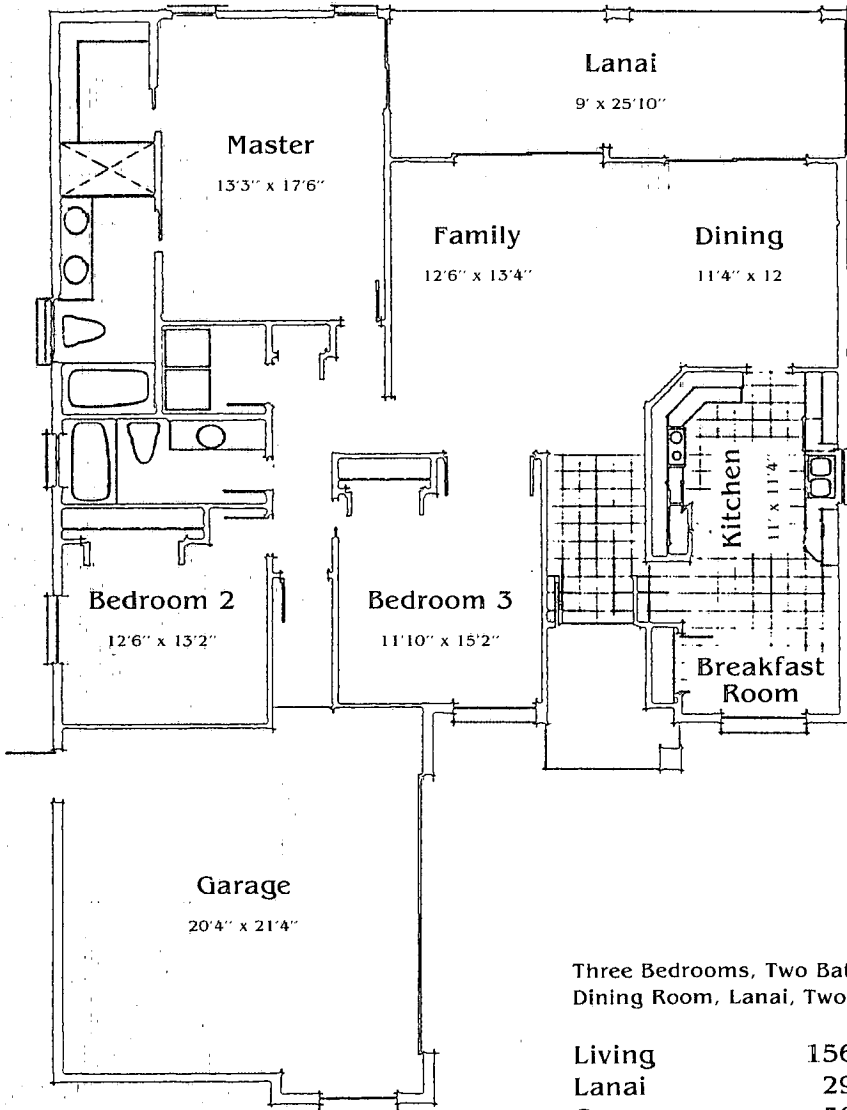

# Carlton

Three Bedrooms, Two Bathrooms, Family Room  
Dining Room, Lanai, Two Car Garage

Living	1560 sq. ft.
Lanai	296 sq. ft.
Garage	503 sq. ft.

**Total** 2359 sq. ft.

Renderings are conceptual and dimensions are approximate.  
Plans are subject to change without notice.