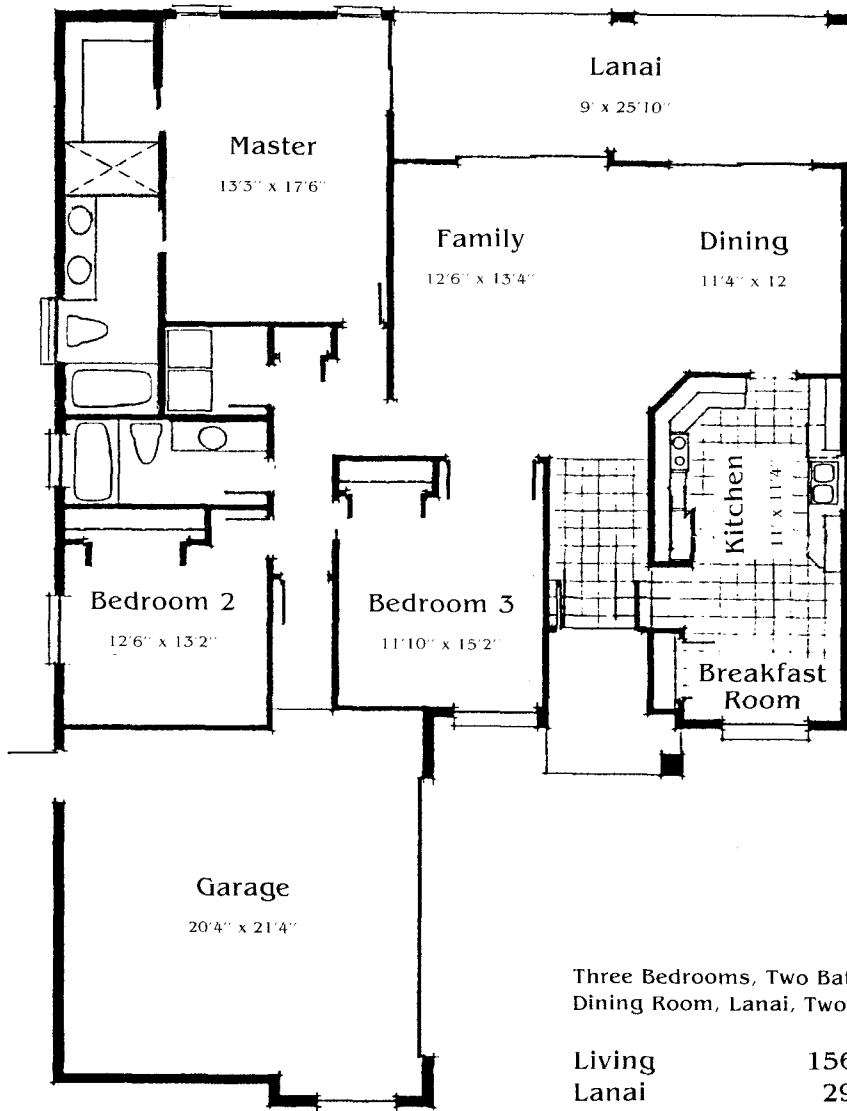

Carlton

Three Bedrooms, Two Bathrooms, Family Room
Dining Room, Lanai, Two Car Garage

Living	1560 sq. ft.
Lanai	296 sq. ft.
Garage	503 sq. ft.
Total	2359 sq. ft.

Renderings are conceptual and dimensions are approximate.
Plans are subject to change without notice.