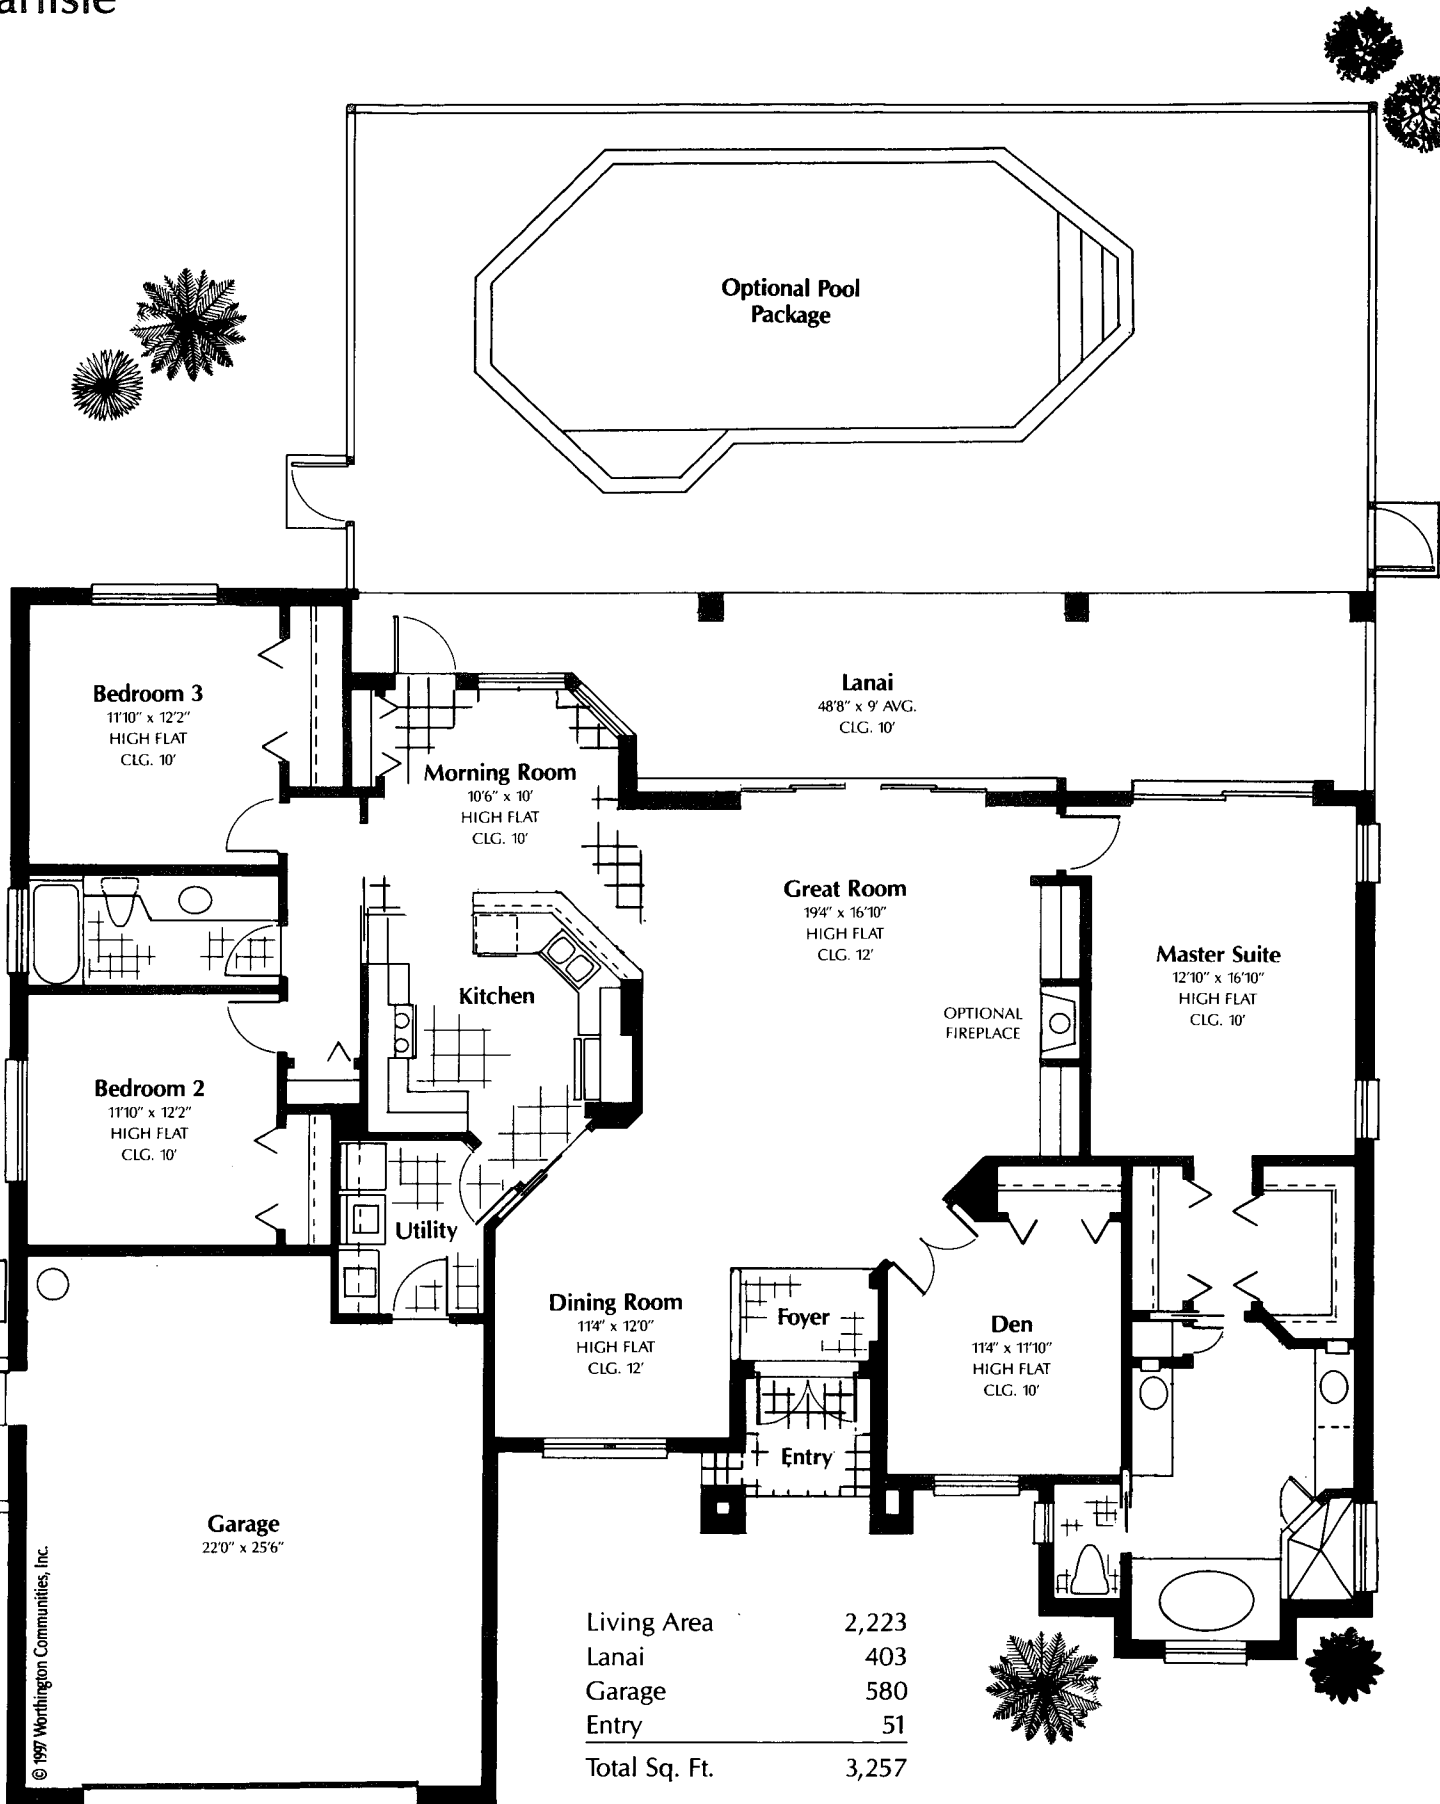

# Carlisle

Living Area	2,223
Lanai	403
Garage	580
Entry	51
<b>Total Sq. Ft.</b>	<b>3,257</b>