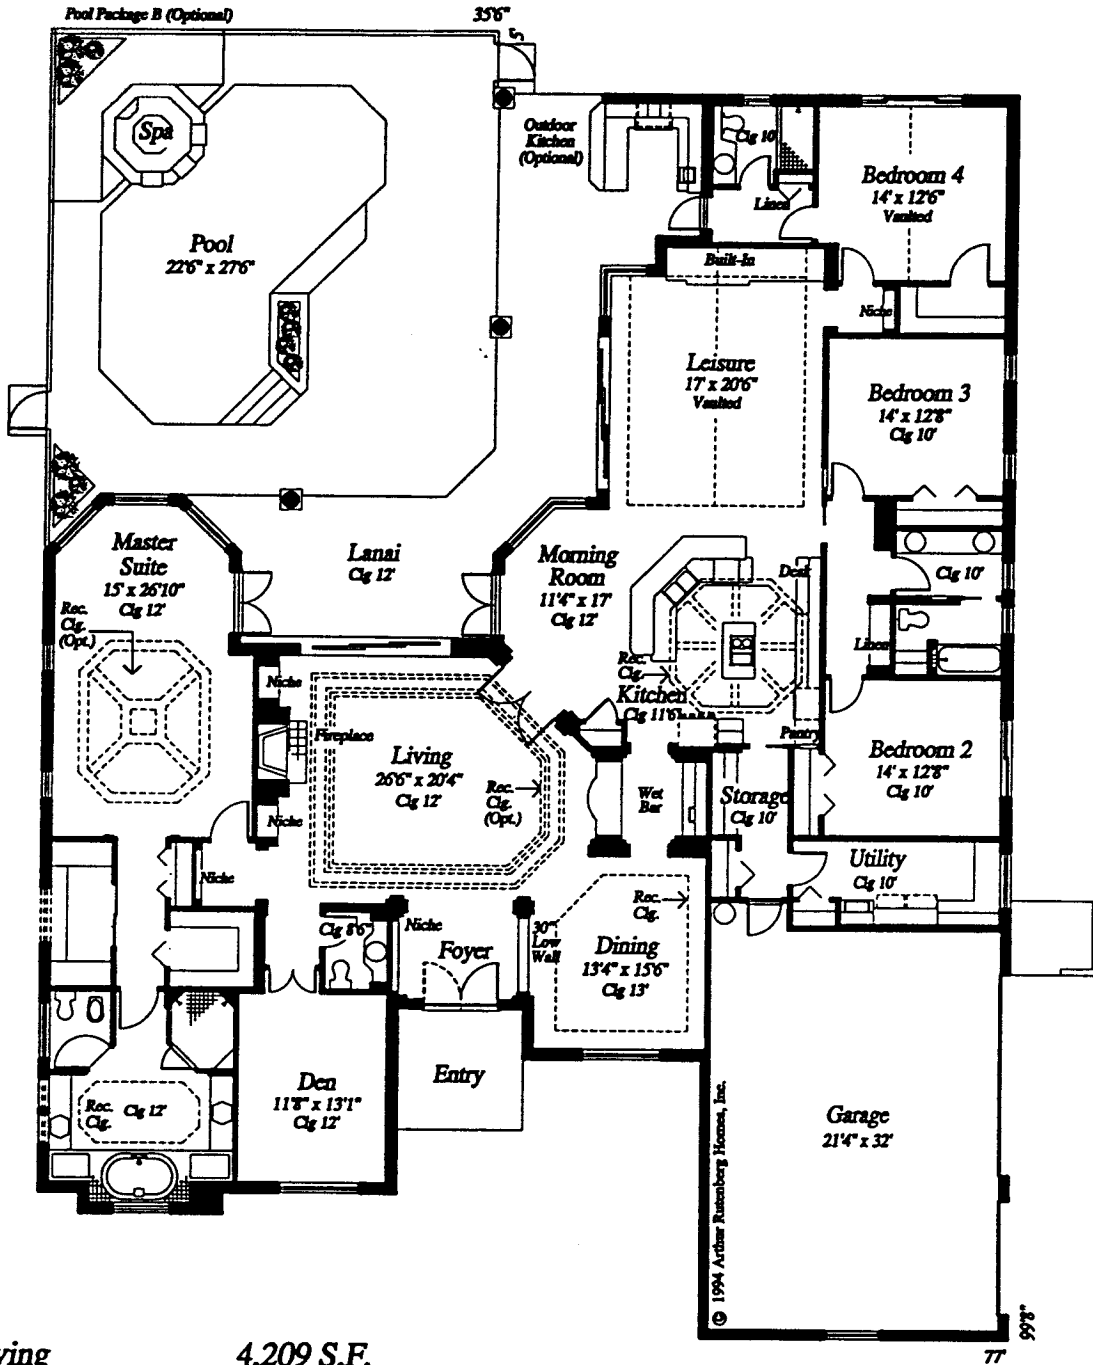

# Carlisle II 359-08

4,209 square feet

Living	4,209 S.F.
Lanai	620 S.F.
Garage	802 S.F.
Entry	97 S.F.
<b>Total</b>	<b>5,728 S.F.</b>

Plans and specifications subject to change without notice. Certain items such as the pool, fireplace or roof tile shown may be optional. Reference should be made to the applicable specifications.

MEASUREMENT IN FEET

October 29, 1999