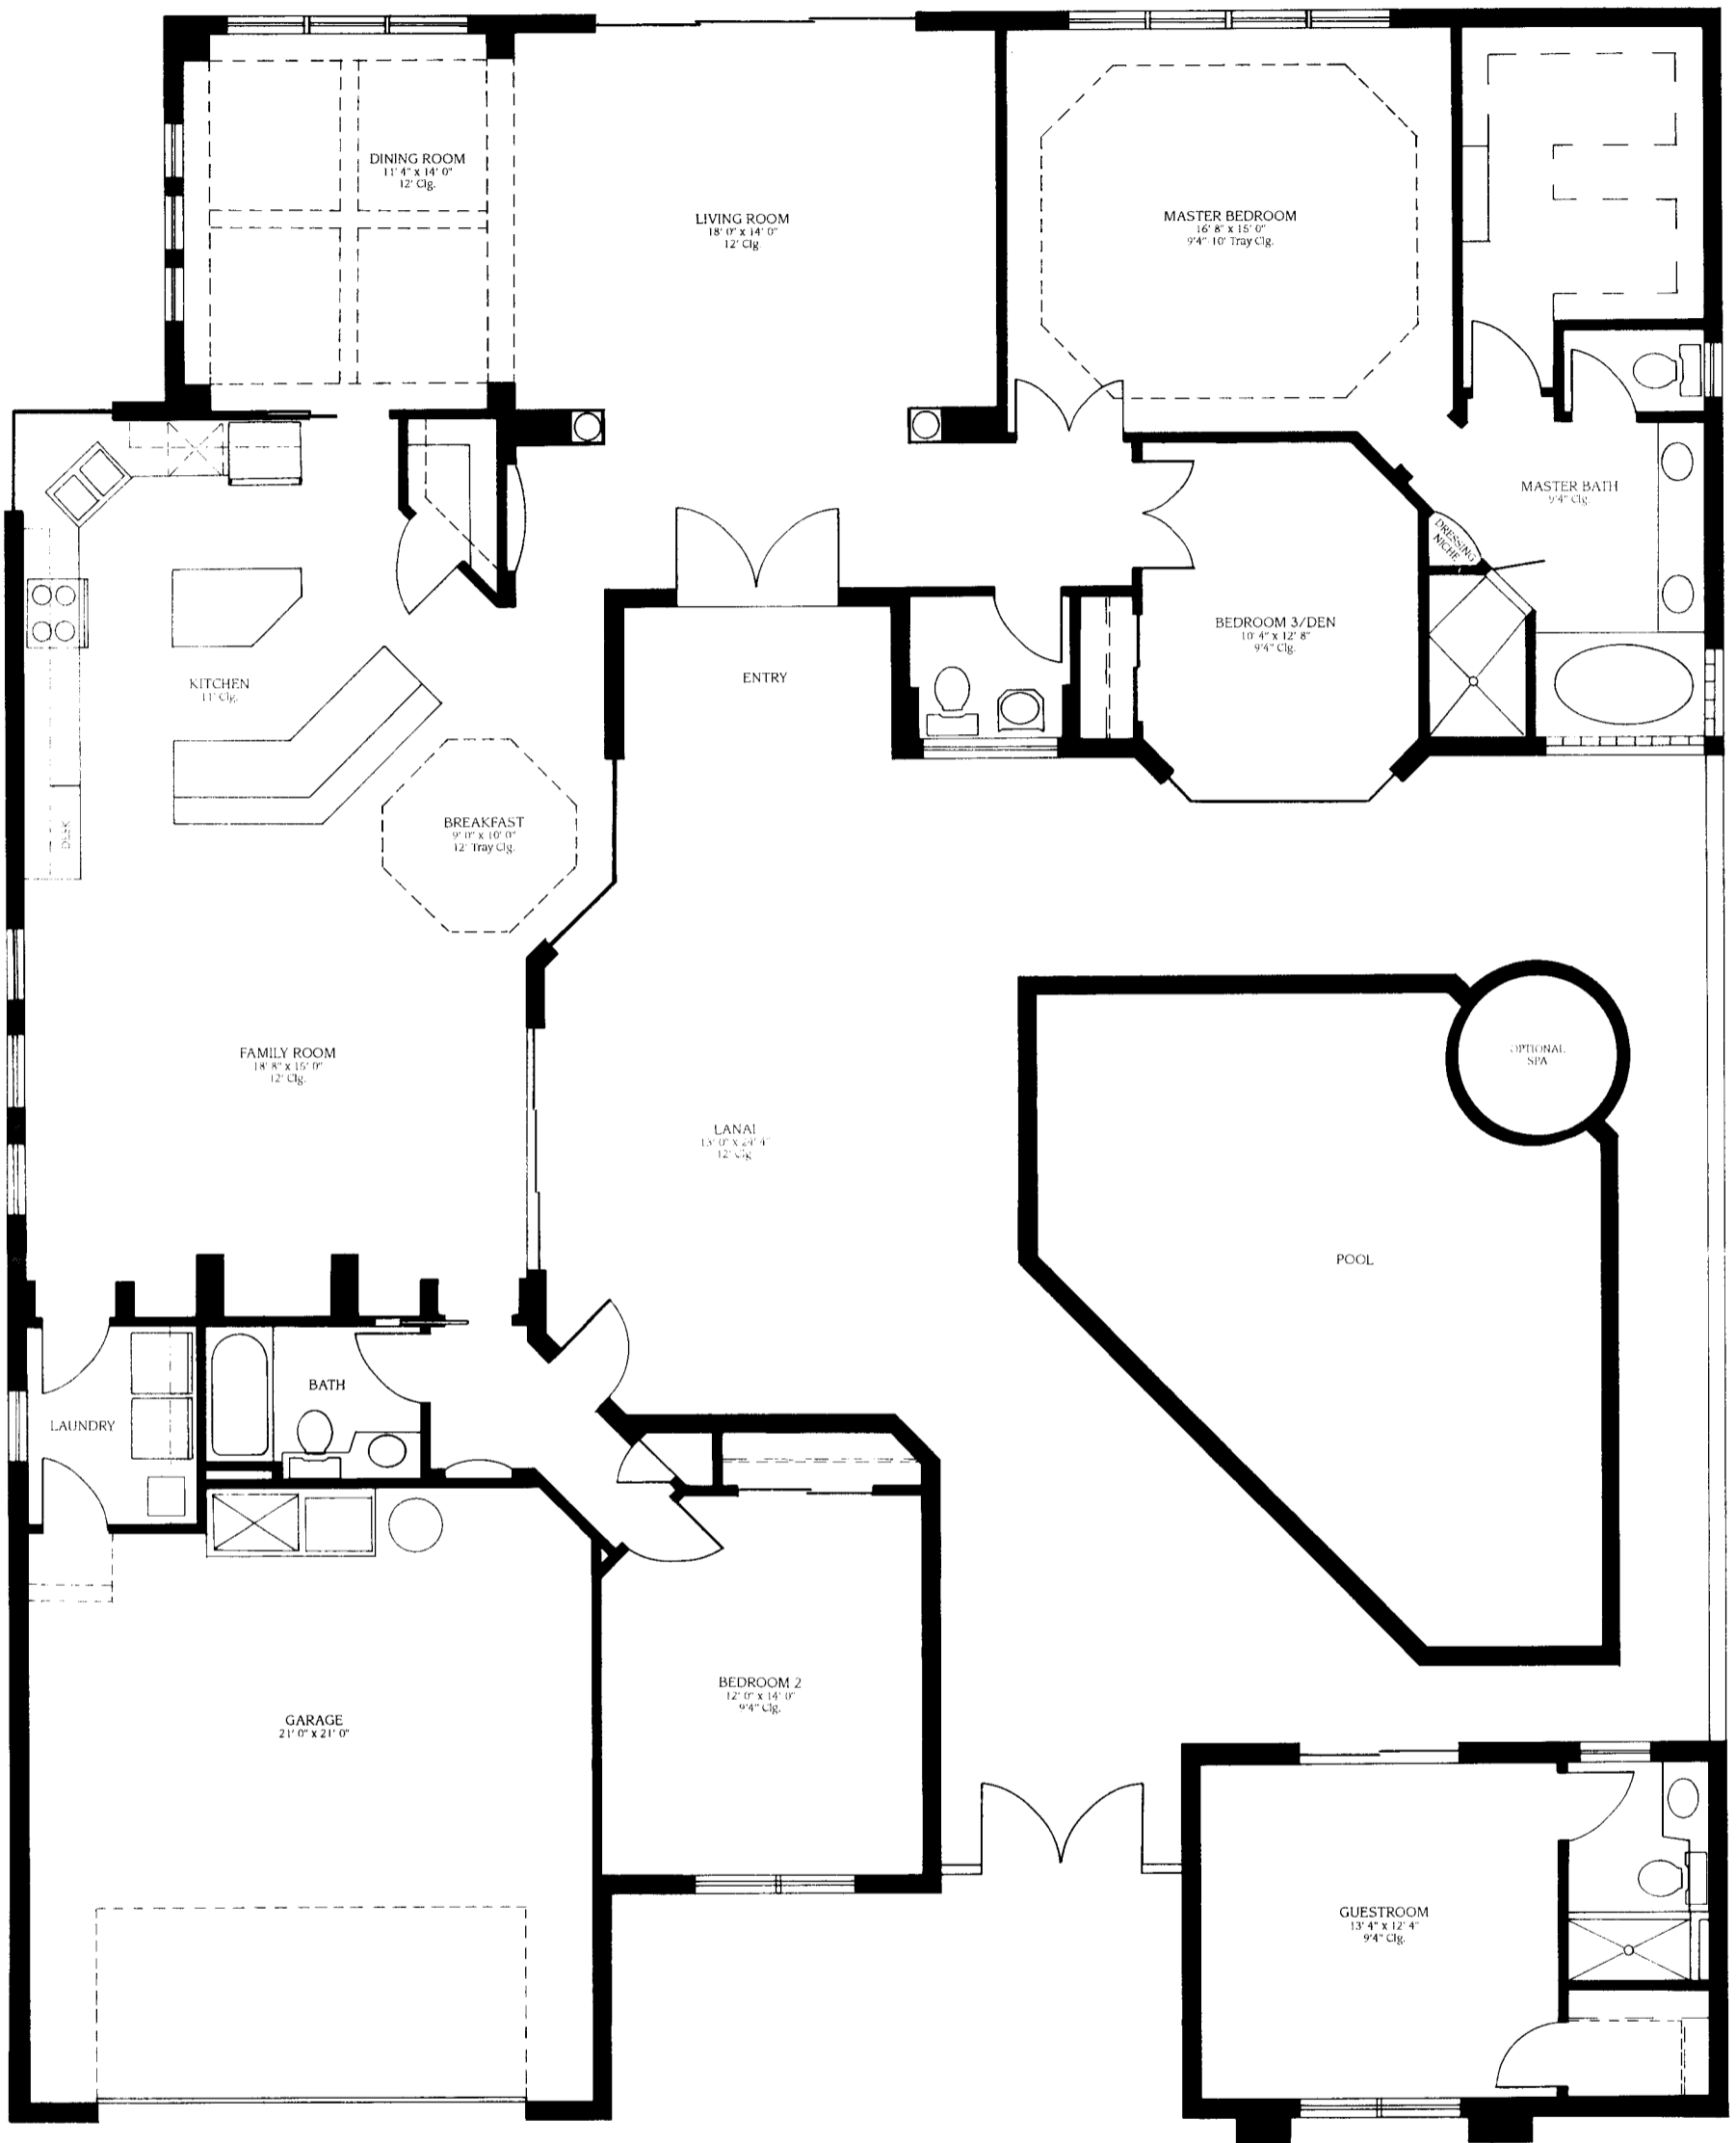

C A N T E R B U R Y

F E A T U R E S	
Living Area	2,764 Sq. Ft.
Lanai	266 Sq. Ft.
Garage	497 Sq. Ft.
Entry	56 Sq. Ft.
TOTAL	3,583 Sq. Ft.