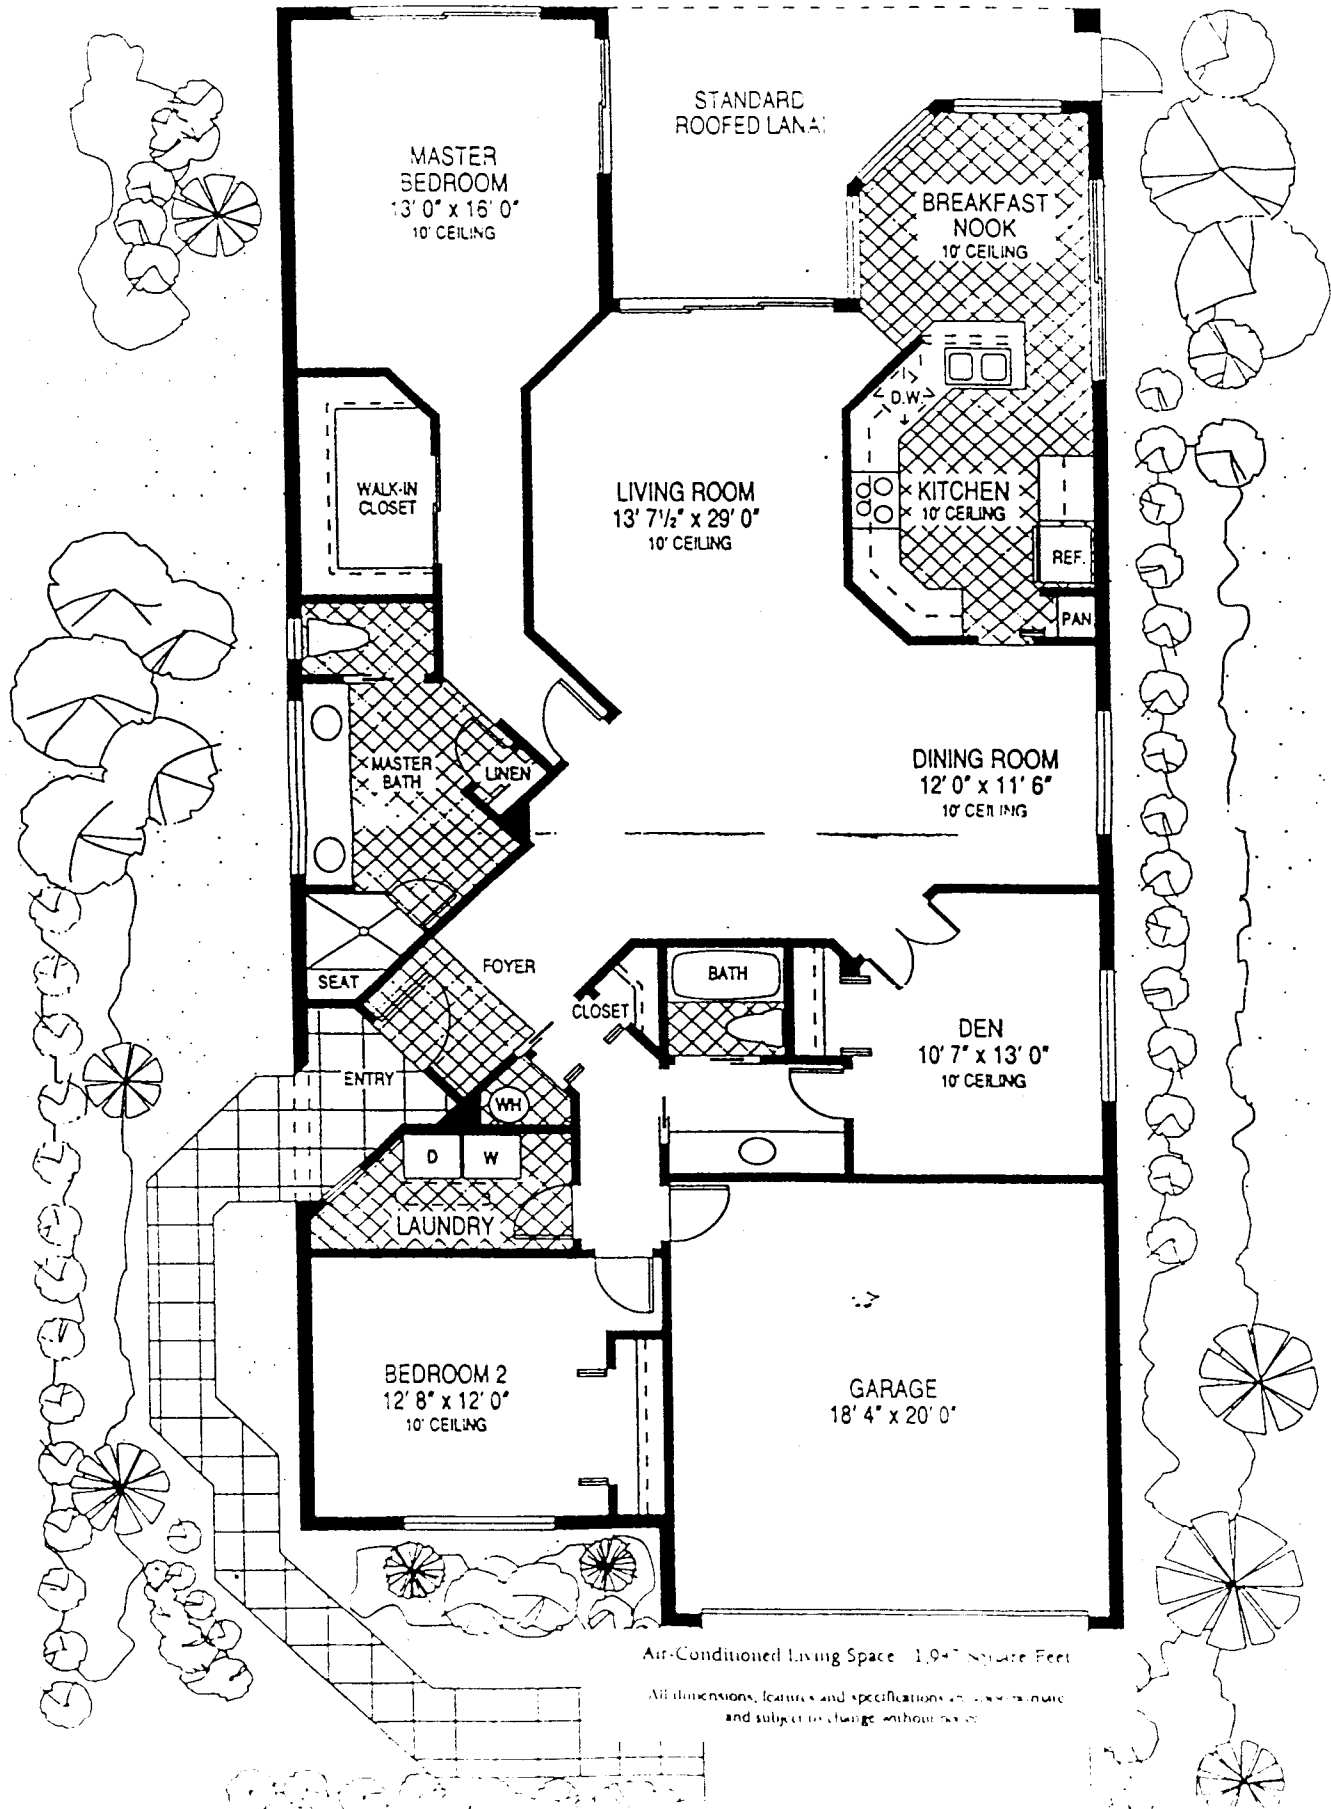

Canterbury I

2 Bedroom Plus Den, 2 bath

Air-Conditioned Living Space 1,947 Square Feet

All dimensions, features and specifications are approximate and subject to change without notice.