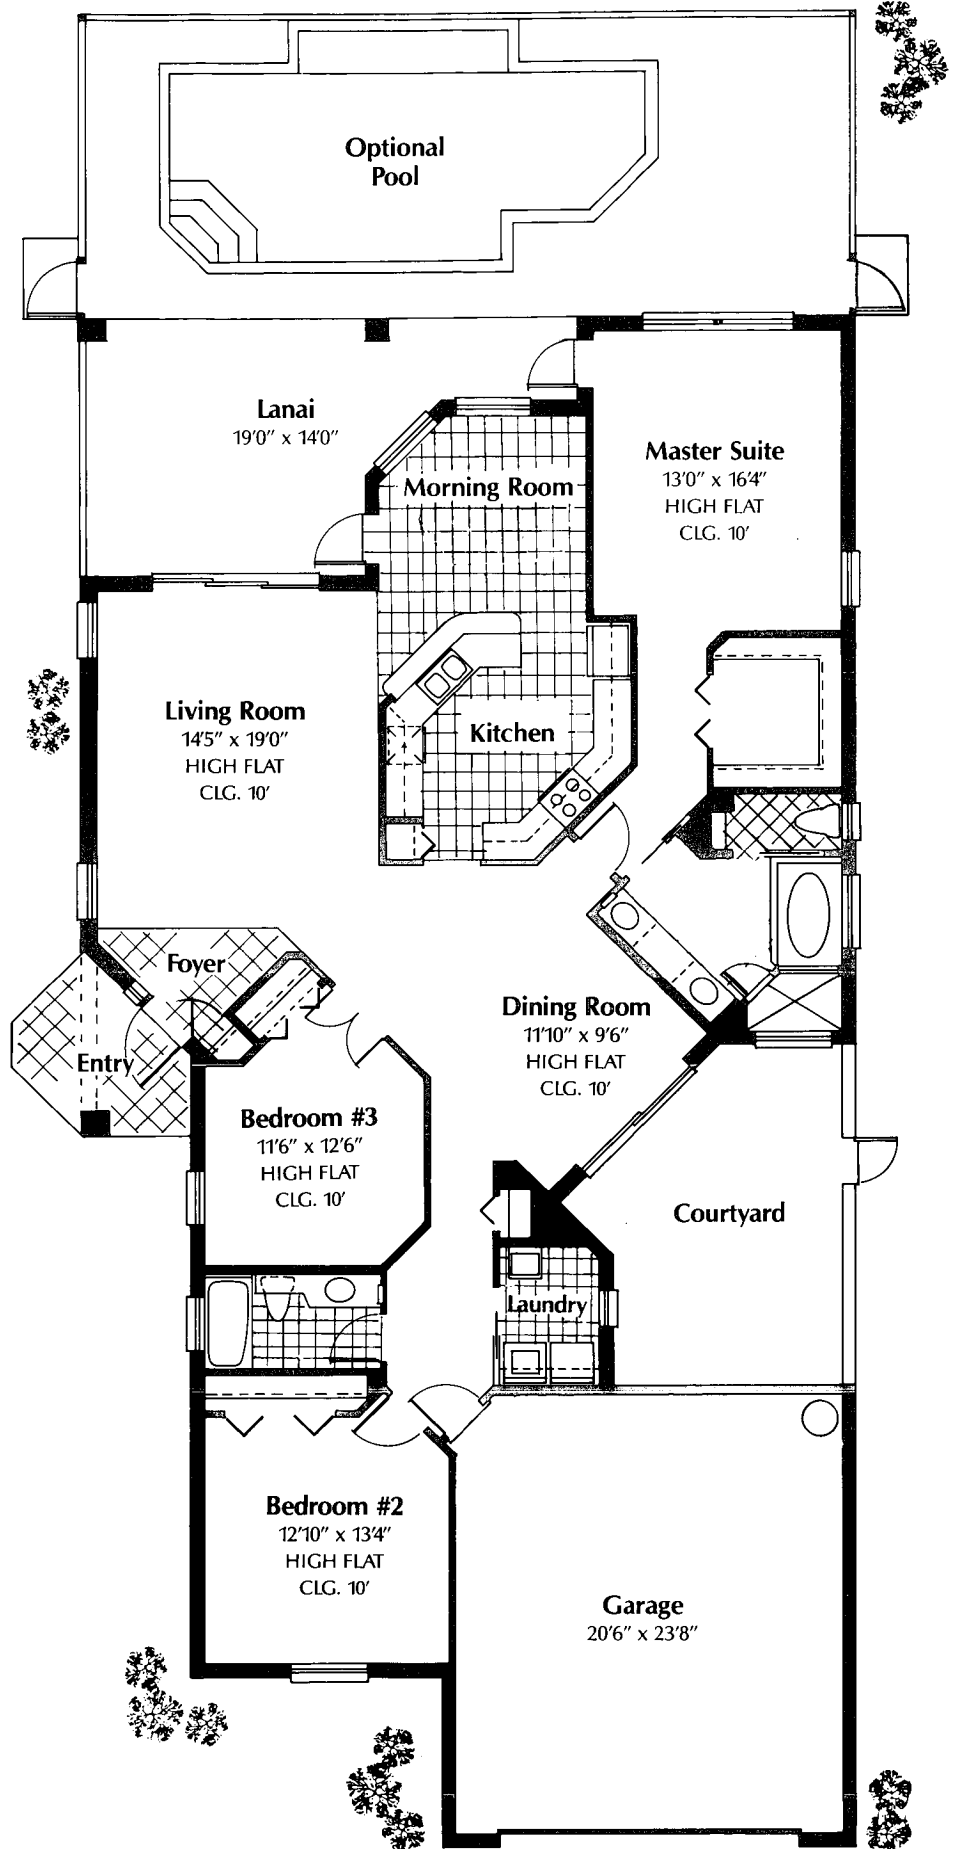

Camilla

Living Area	1,974
Lanai	271
Garage	532
Entry	42
Total Sq. Ft.	2,819

Worthington Communities, Inc. reserves the right to make modifications to floor plans, materials and specifications without notice. Dimensions are approximate. Illustrations are artist renderings only.