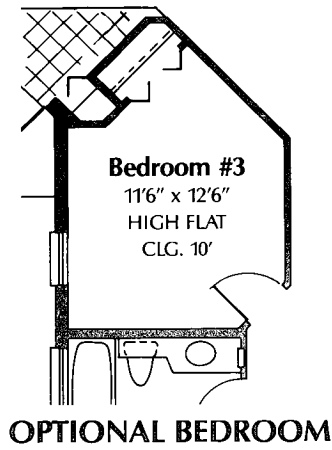

Camilla

Living Area	1,974
Lanai	271
Garage	532
Entry	42
Total Sq. Ft.	2,819

Worthington Communities, Inc. reserves the right to make modifications to floor plans, materials and specifications without notice. Dimensions are approximate. Illustrations are artist renderings only.