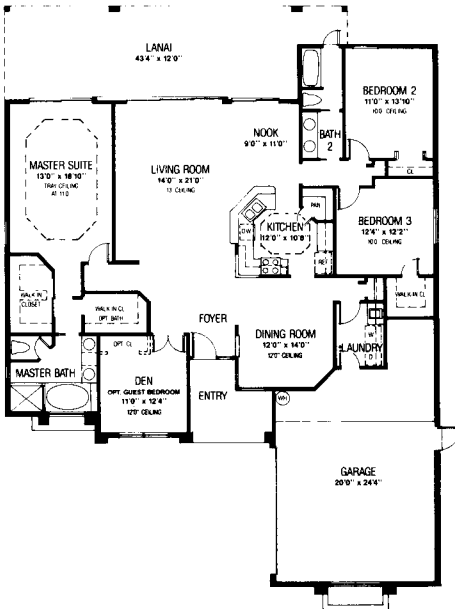

# CAMBRIDGE I

3-Bedrooms, Den or 4th Bedroom, 2-Bathrooms,  
Living Room, Dining Room, 2-Car Garage

Artist Concept

Elevation A

Air Conditioned Living Area.....2155  
Total Square Footage.....3333