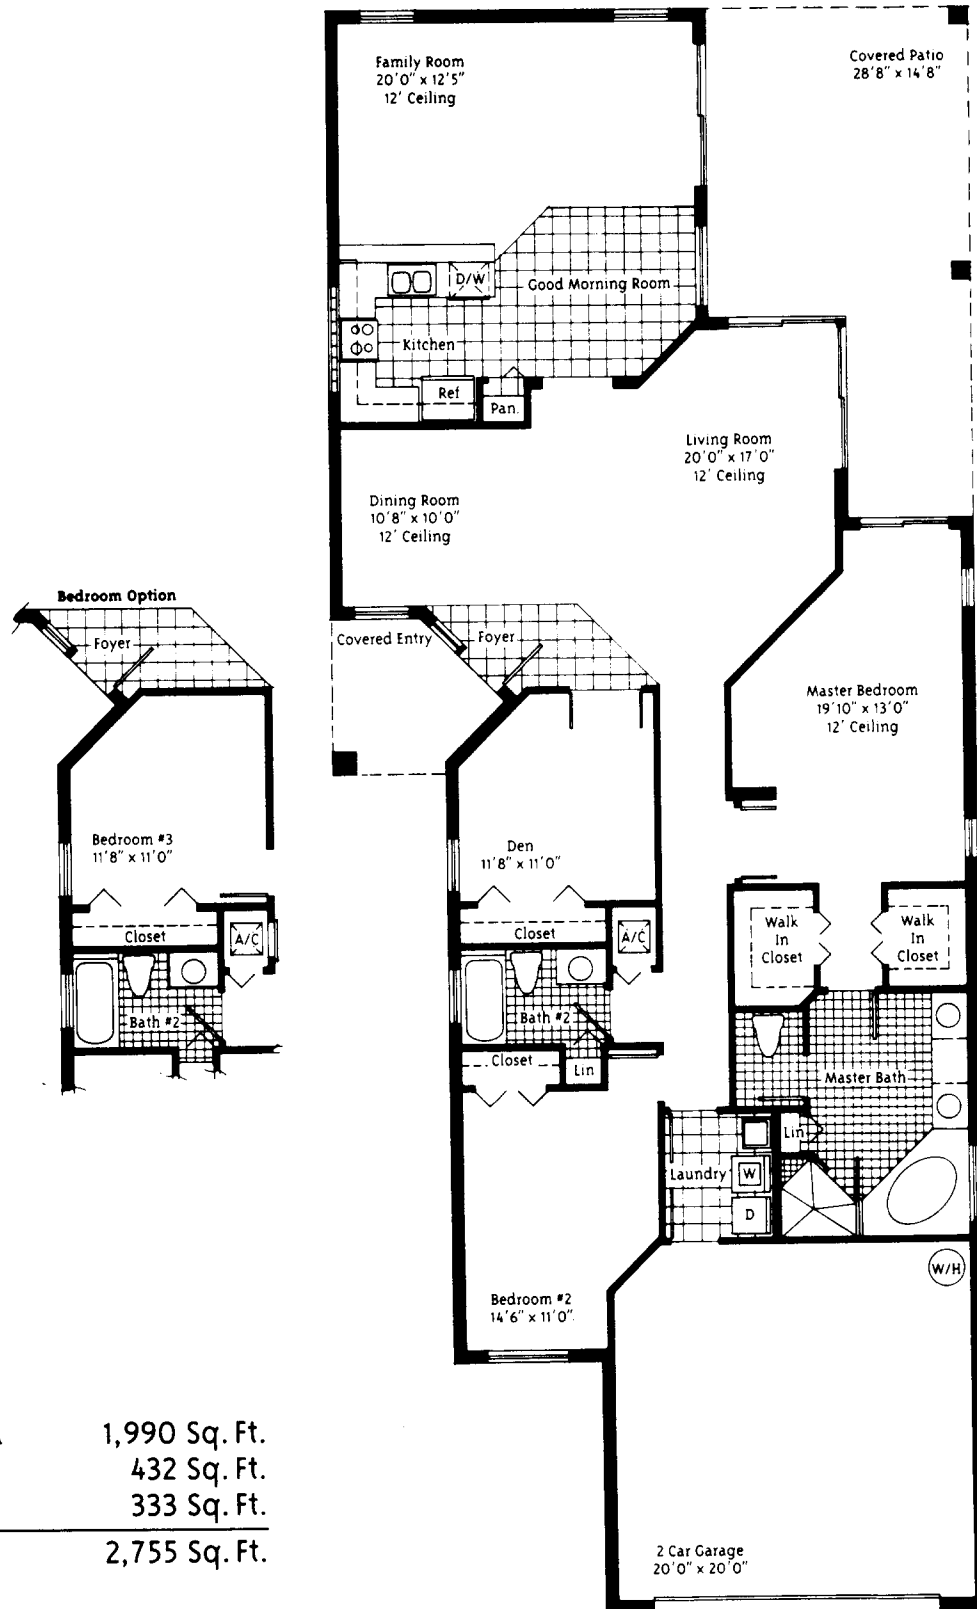

# Cambridge at Pepper Tree

## 3 Bedrooms, 2 Baths, Family Room, Good Morning Room, 2-Car Garage

A/C Living Area	1,990 Sq. Ft.
Garage	432 Sq. Ft.
Covered Patio	333 Sq. Ft.
<b>Total Area</b>	<b>2,755 Sq. Ft.</b>