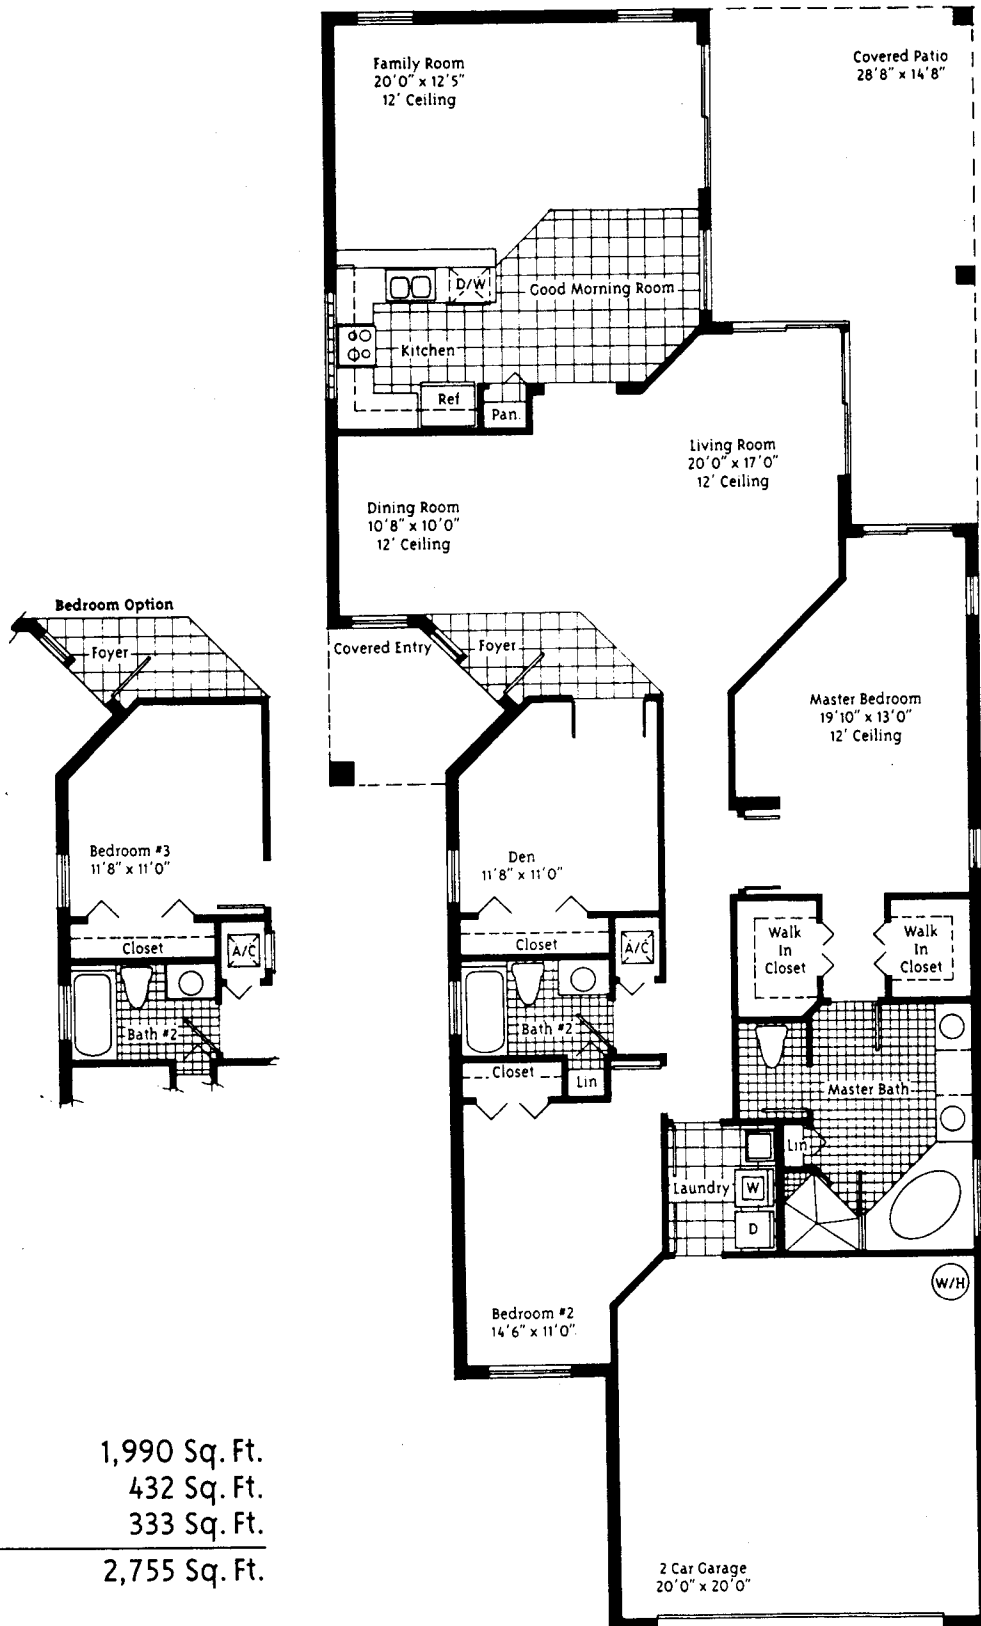

Cambridge at Pepper Tree

3 Bedrooms, 2 Baths, Family Room, Good Morning Room, 2-Car Garage

A/C Living Area	1,990 Sq. Ft.
Garage	432 Sq. Ft.
Covered Patio	333 Sq. Ft.
Total Area	2,755 Sq. Ft.

All dimensions are approximate and are subject to change.