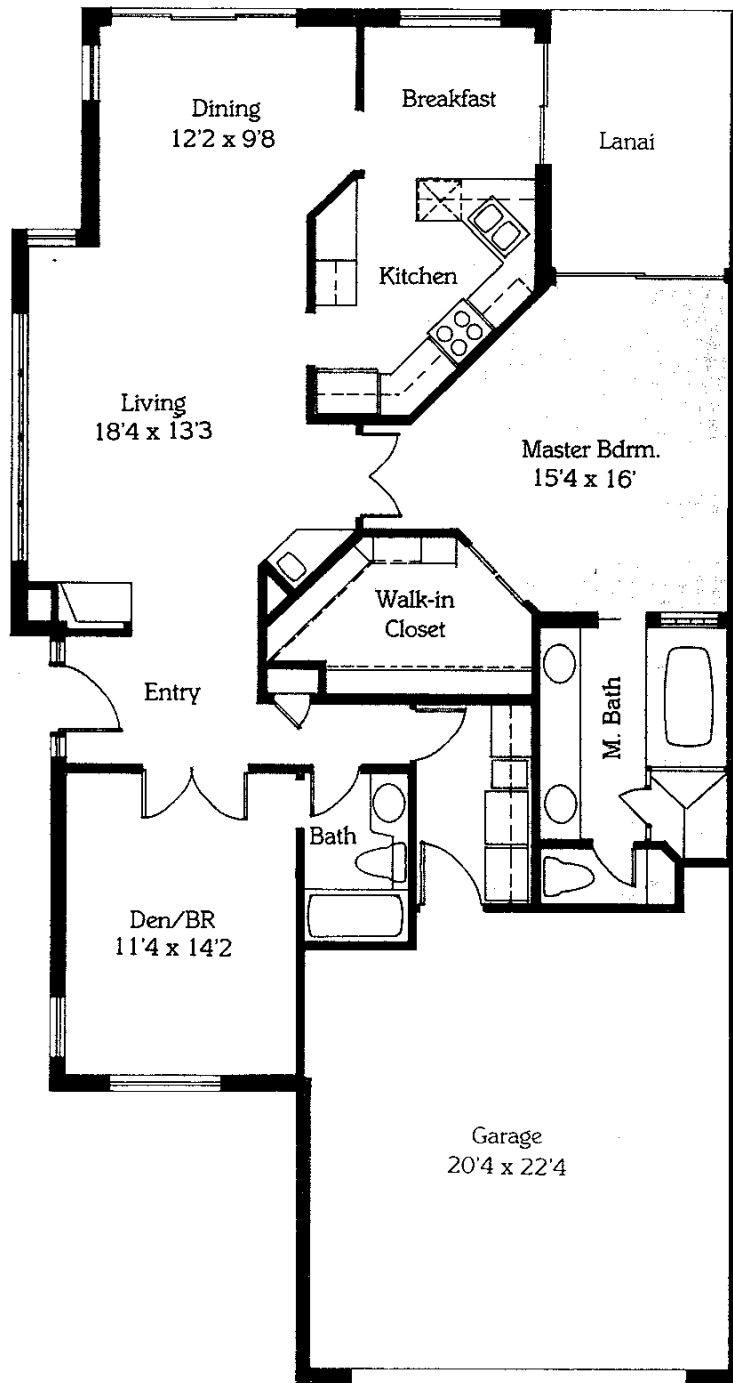

# Burgundy

LIVING AREA	1,450 sq. ft.
Lanai	116 sq. ft.
Garage	480 sq. ft.
Entry	15 sq. ft.
<hr/> TOTAL	<hr/> 2,060 sq. ft.

A

All dimensions and specifications are subject to change without notice.