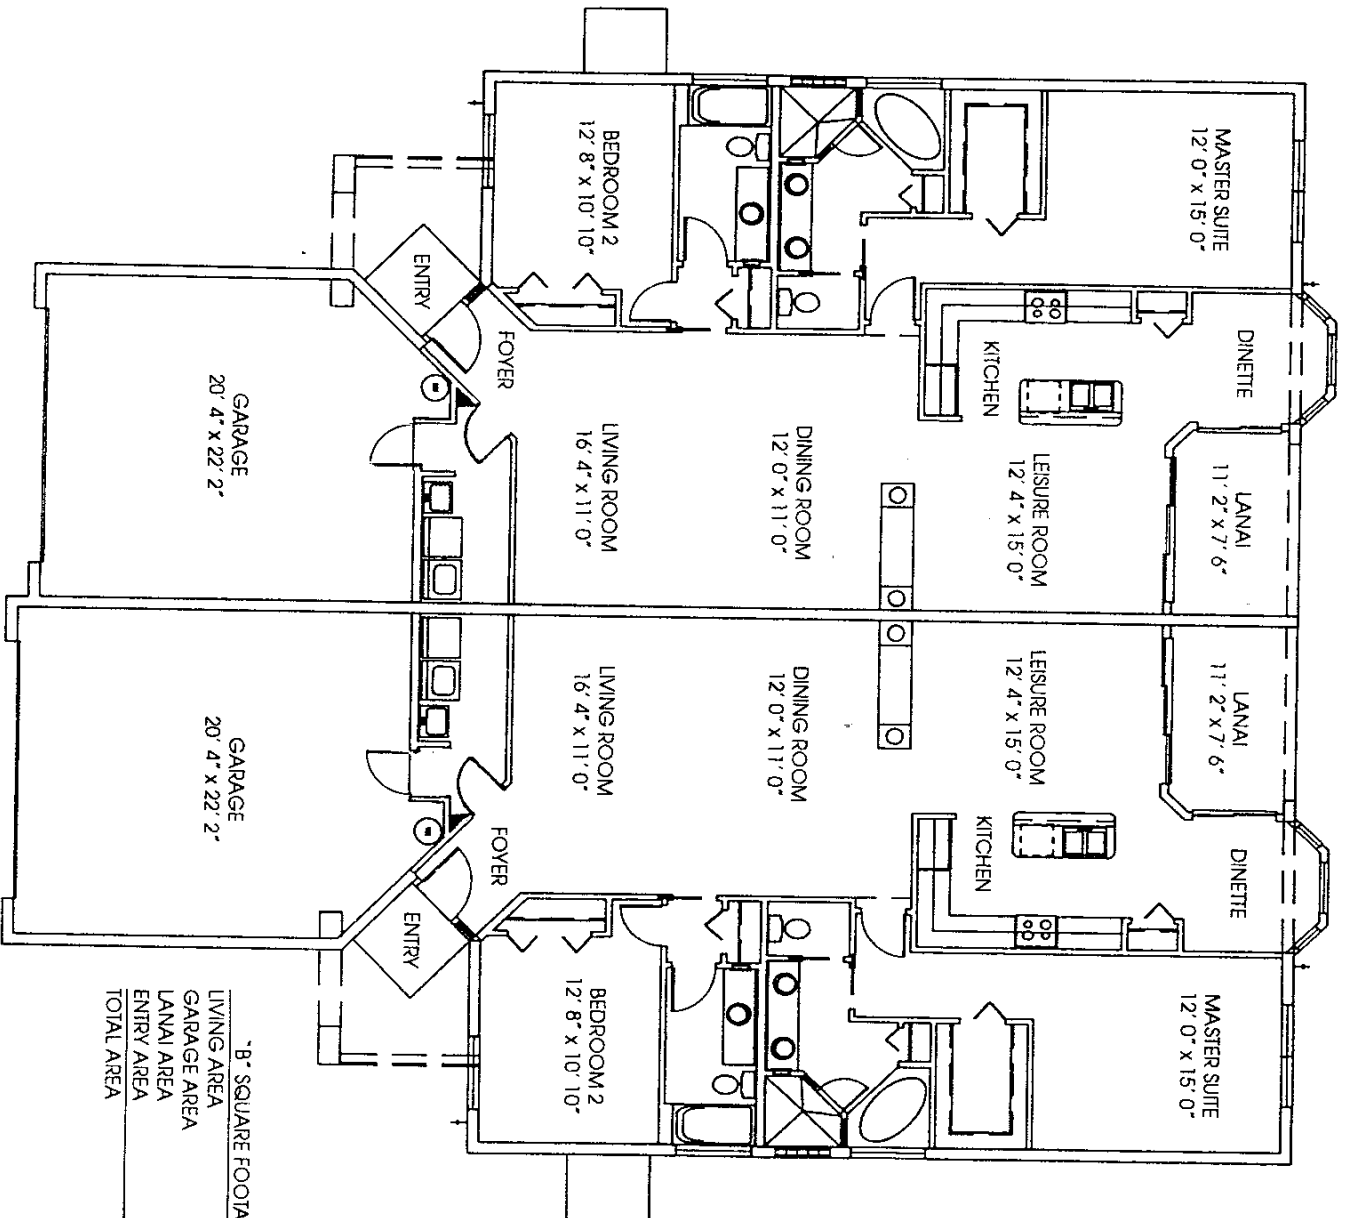

Brittany

*8" SQUARE FOOTAGE

LIVING AREA	1,647
GARAGE AREA	473
LANAI AREA	91
ENTRY AREA	25
TOTAL AREA	2,236