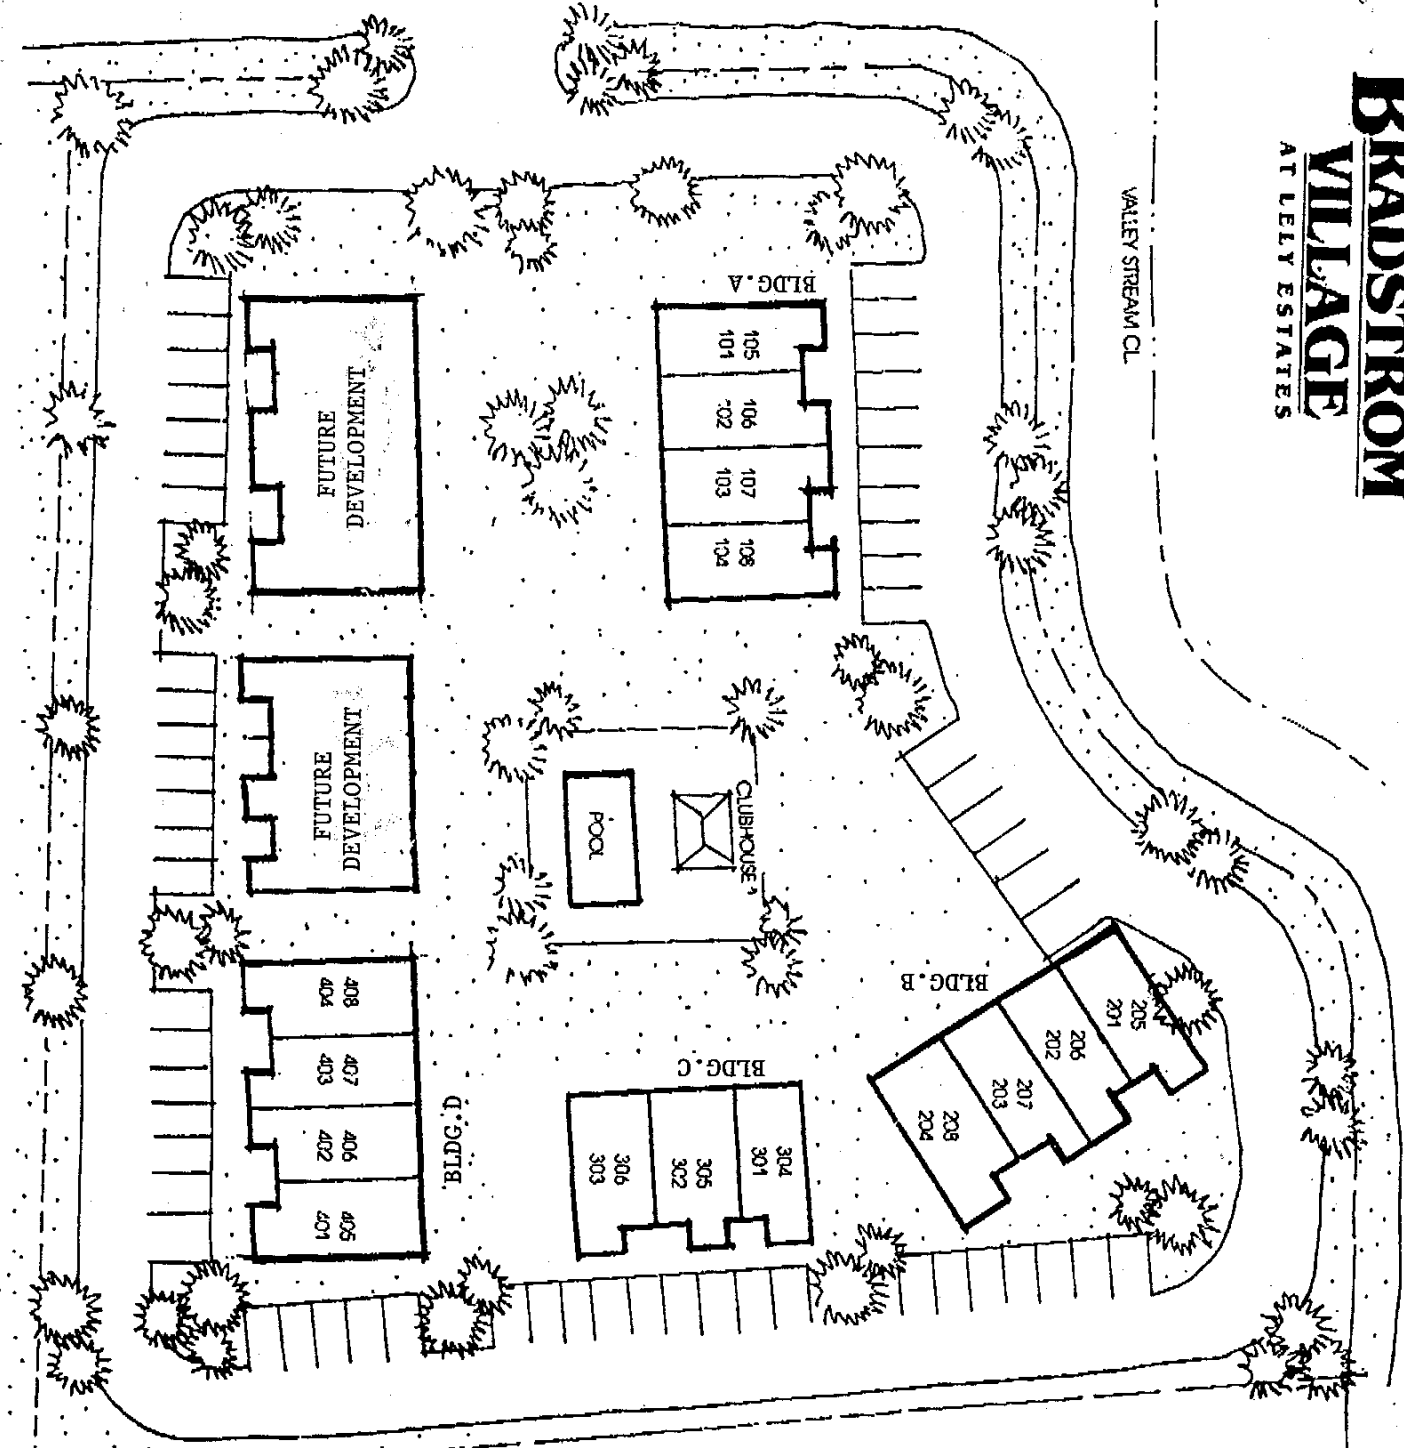

BRADSTROM
VILLAGE
AT LELY ESTATES

BRADSTROM VILLAGE

AT LEY ESTATES

VALLEY STREAM CL.

ST. ANDREWS BLVD.

2 BEDROOM/2 BATH

ALL DIMENSIONS ARE APPROXIMATE

3 BEDROOM/2 BATH