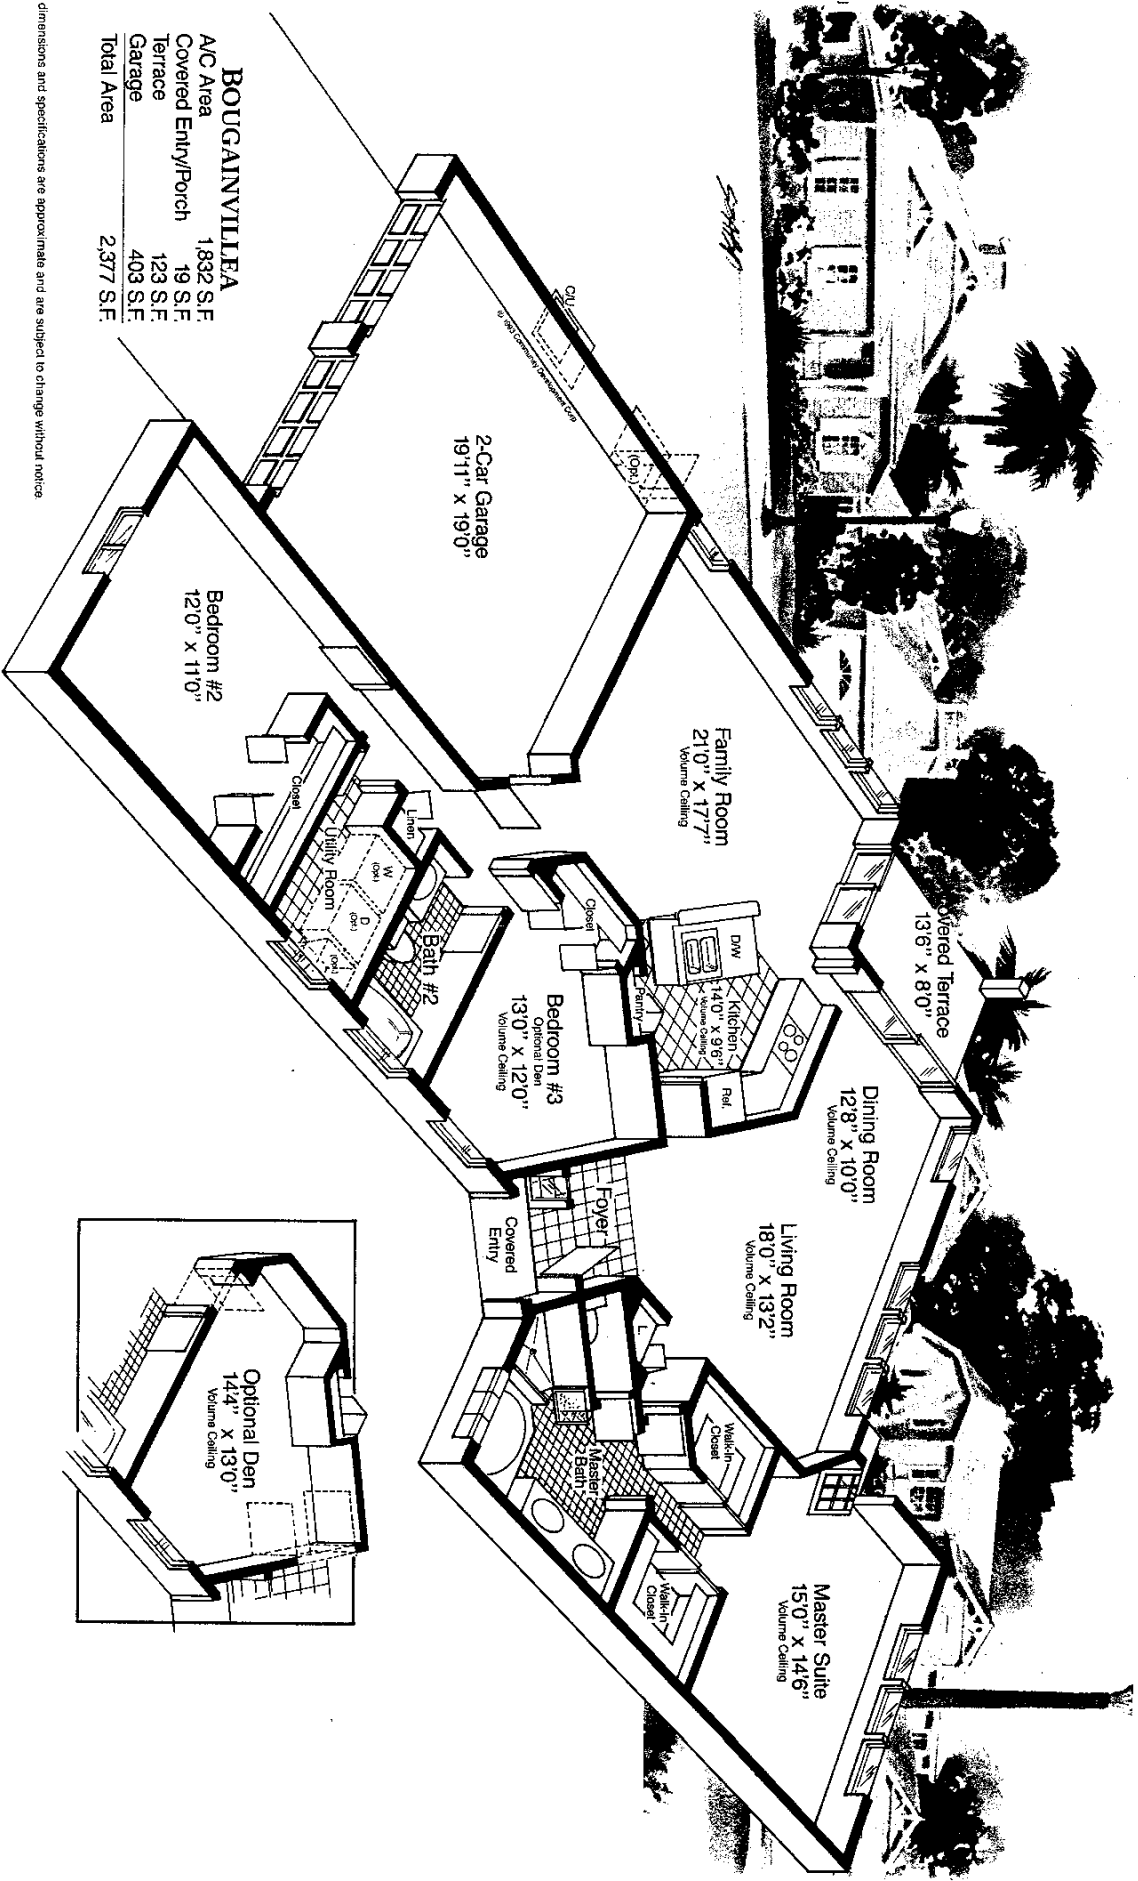

BOUGAINVILLEA
A/C Area 1832 S.F.
Covered Entry/Porch 19 S.F.
Terrace 123 S.F.
Garage 403 S.F.
Total Area 2,377 S.F.